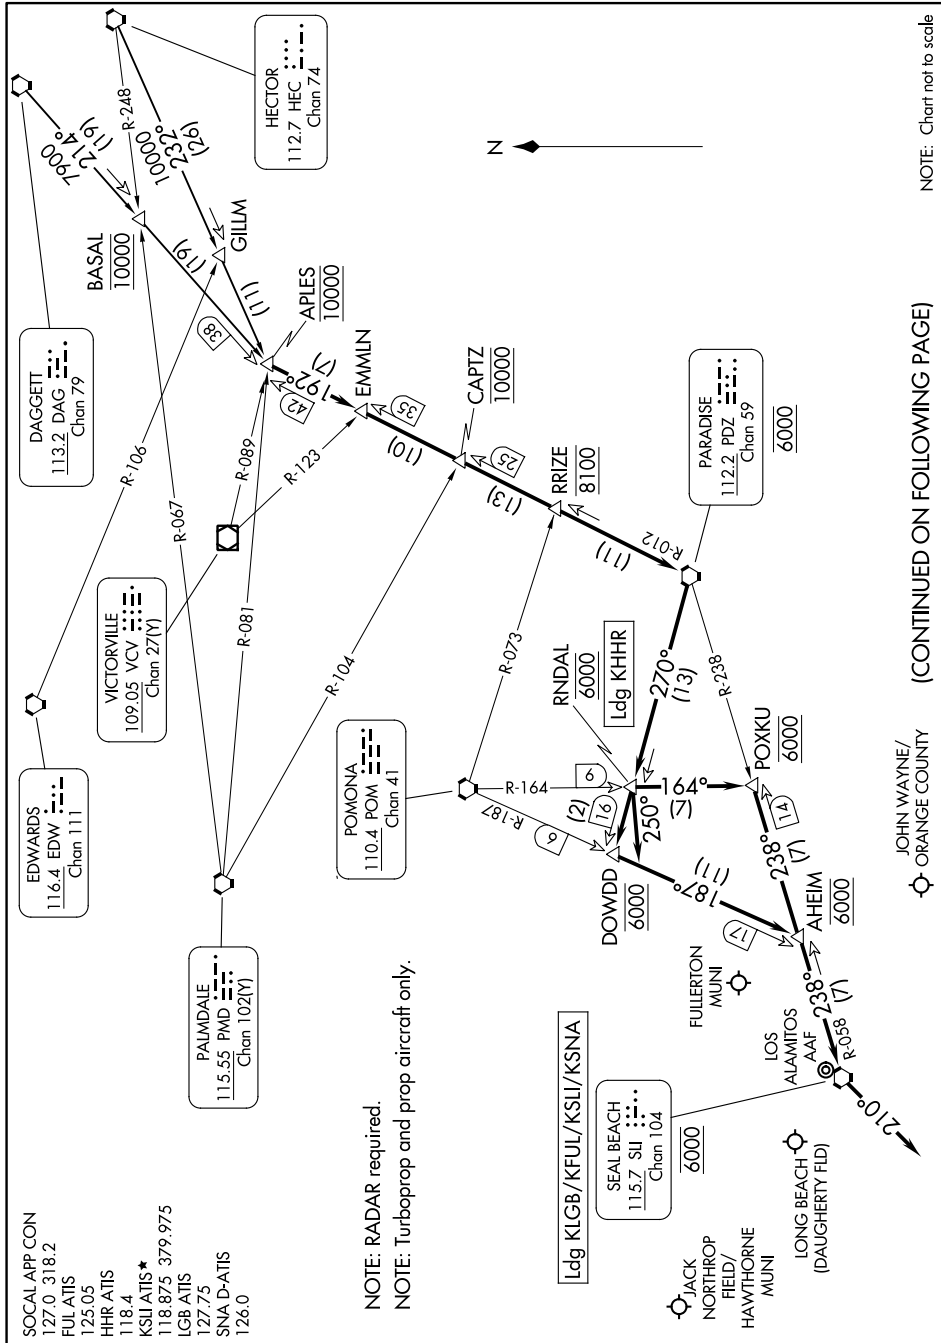

EMMLN ONE ARRIVAL

SW-3, 31 OCT 2024 to 28 NOV 2024

NOTE: Chart not to scale

(CONTINUED ON FOLLOWING PAGE)

JOHN WAYNE/
ORANGE COUNTY

SW-3, 31 OCT 2024 to 28 NOV 2024

EMMLN ONE ARRIVAL