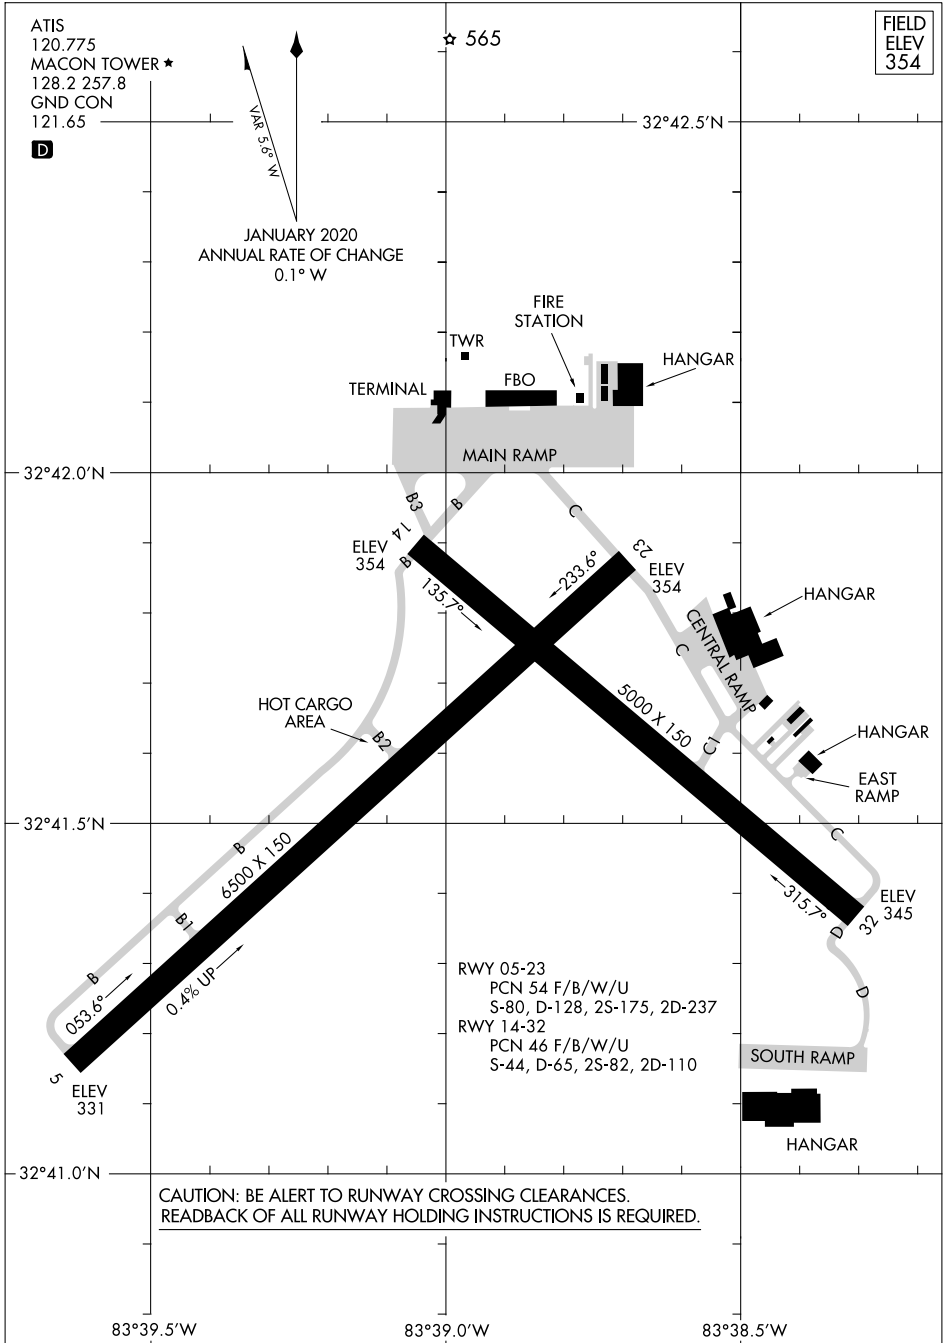

22363

AIRPORT DIAGRAM

AL-243 (FAA)

MIDDLE GEORGIA RGNL (MCN)
MACON, GEORGIA

SE-4, 31 OCT 2024 to 28 NOV 2024

SE-4, 31 OCT 2024 to 28 NOV 2024

AIRPORT DIAGRAM

22363

MACON, GEORGIA
MIDDLE GEORGIA RGNL (MCN)