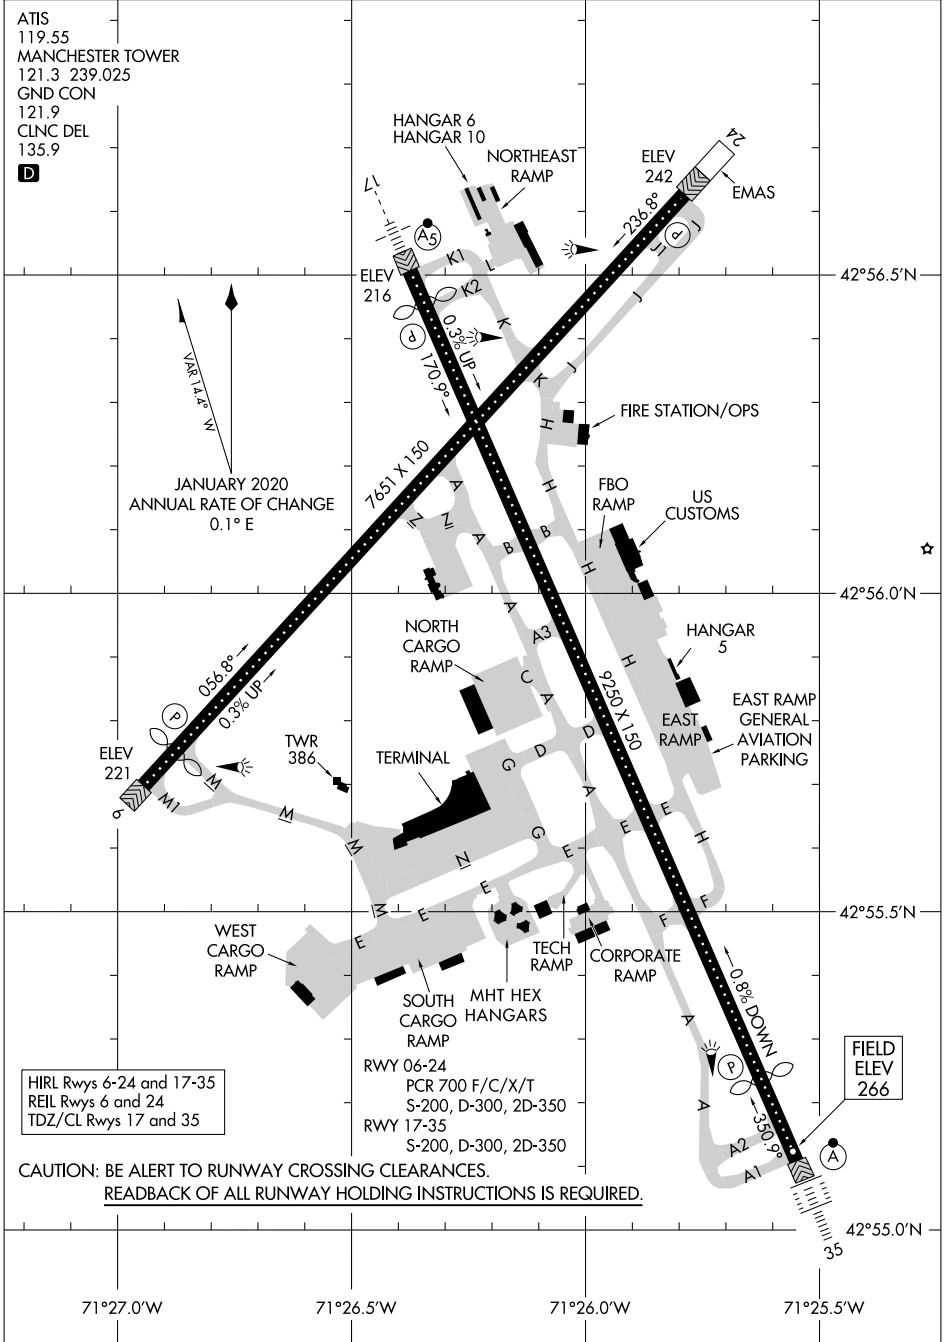

24305

AIRPORT DIAGRAM

AL-246 (FAA)

MANCHESTER BOSTON RGNL (MHT)
MANCHESTER, NEW HAMPSHIRE

ATIS
 119.55
 MANCHESTER TOWER
 121.3 239.025
 GND CON
 121.9
 CLNC DEL
 135.9

NE-1, 31 OCT 2024 to 28 NOV 2024

NE-1, 31 OCT 2024 to 28 NOV 2024

AIRPORT DIAGRAM

24305

MANCHESTER, NEW HAMPSHIRE
MANCHESTER BOSTON RGNL (MHT)