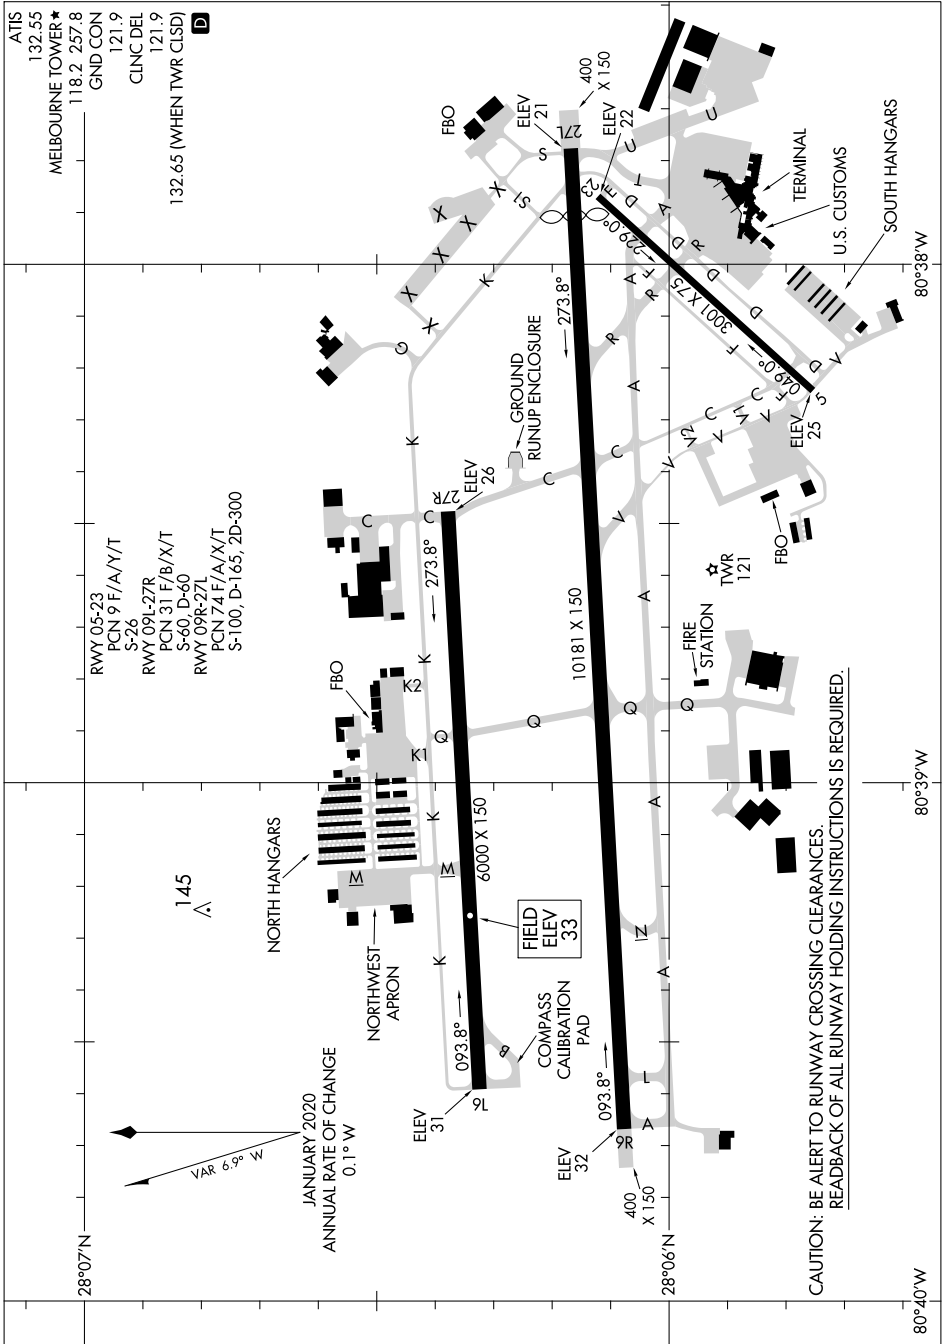

24081

AIRPORT DIAGRAM

AL-252 (FAA)

MELBOURNE ORLANDO INTL (MLB)
MELBOURNE, FLORIDA

SE-3, 31 OCT 2024 to 28 NOV 2024

SE-3, 31 OCT 2024 to 28 NOV 2024

AIRPORT DIAGRAM

24081

MELBOURNE, FLORIDA
MELBOURNE ORLANDO INTL (MLB)