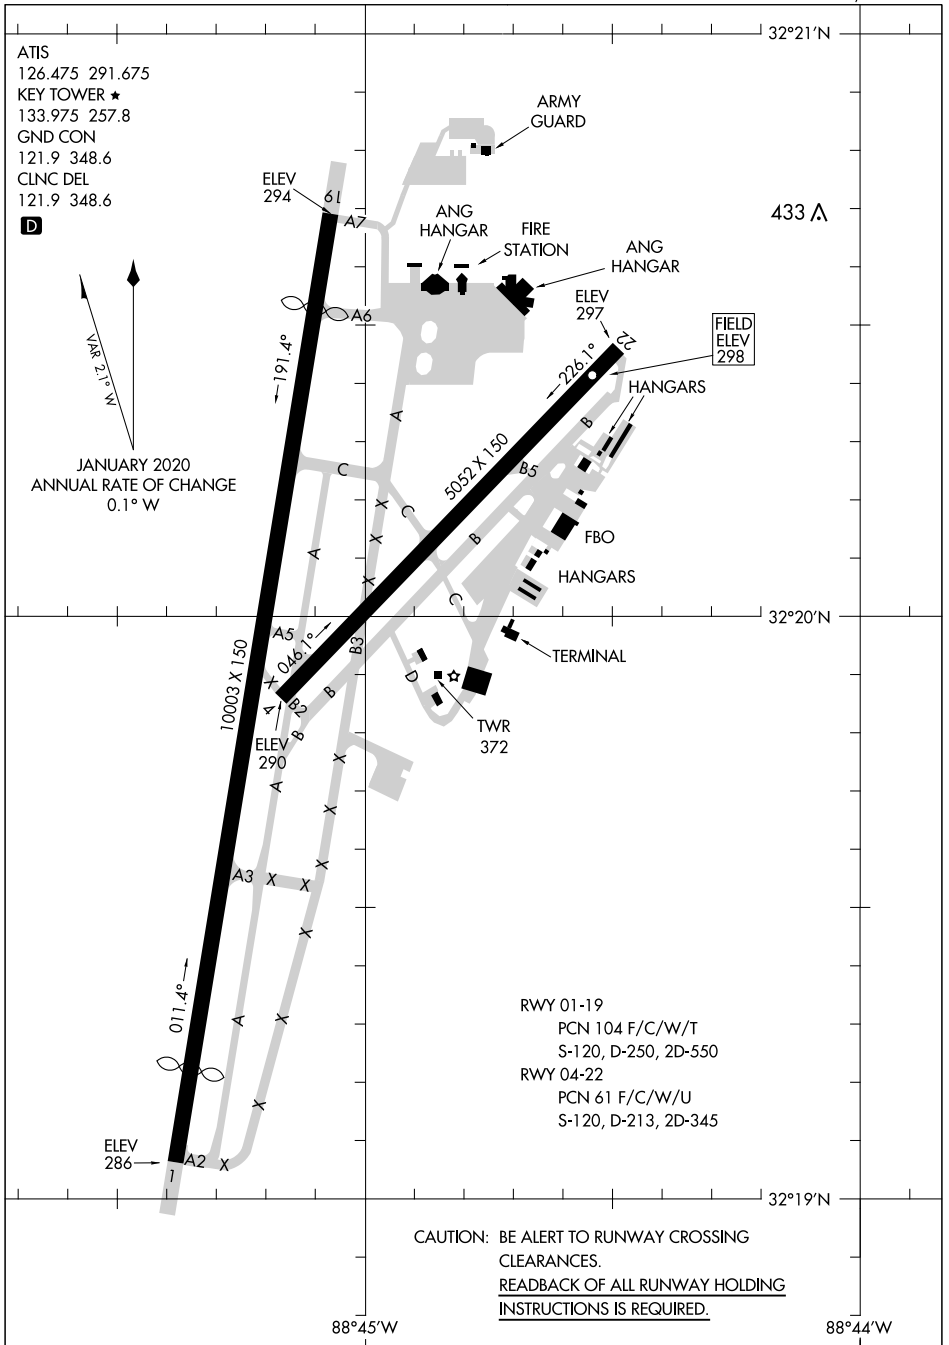

24137

AIRPORT DIAGRAM

AL-254 (FAA)

KEY FLD (MEI)
MERIDIAN, MISSISSIPPI

ATIS
126.475 291.675
KEY TOWER ★
133.975 257.8
GND CON
121.9 348.6
CLNC DEL
121.9 348.6
D

JANUARY 2020
ANNUAL RATE OF CHANGE
0.1° W

SC-4, 31 OCT 2024 to 28 NOV 2024

SC-4, 31 OCT 2024 to 28 NOV 2024

AIRPORT DIAGRAM

24137

MERIDIAN, MISSISSIPPI
KEY FLD (MEI)