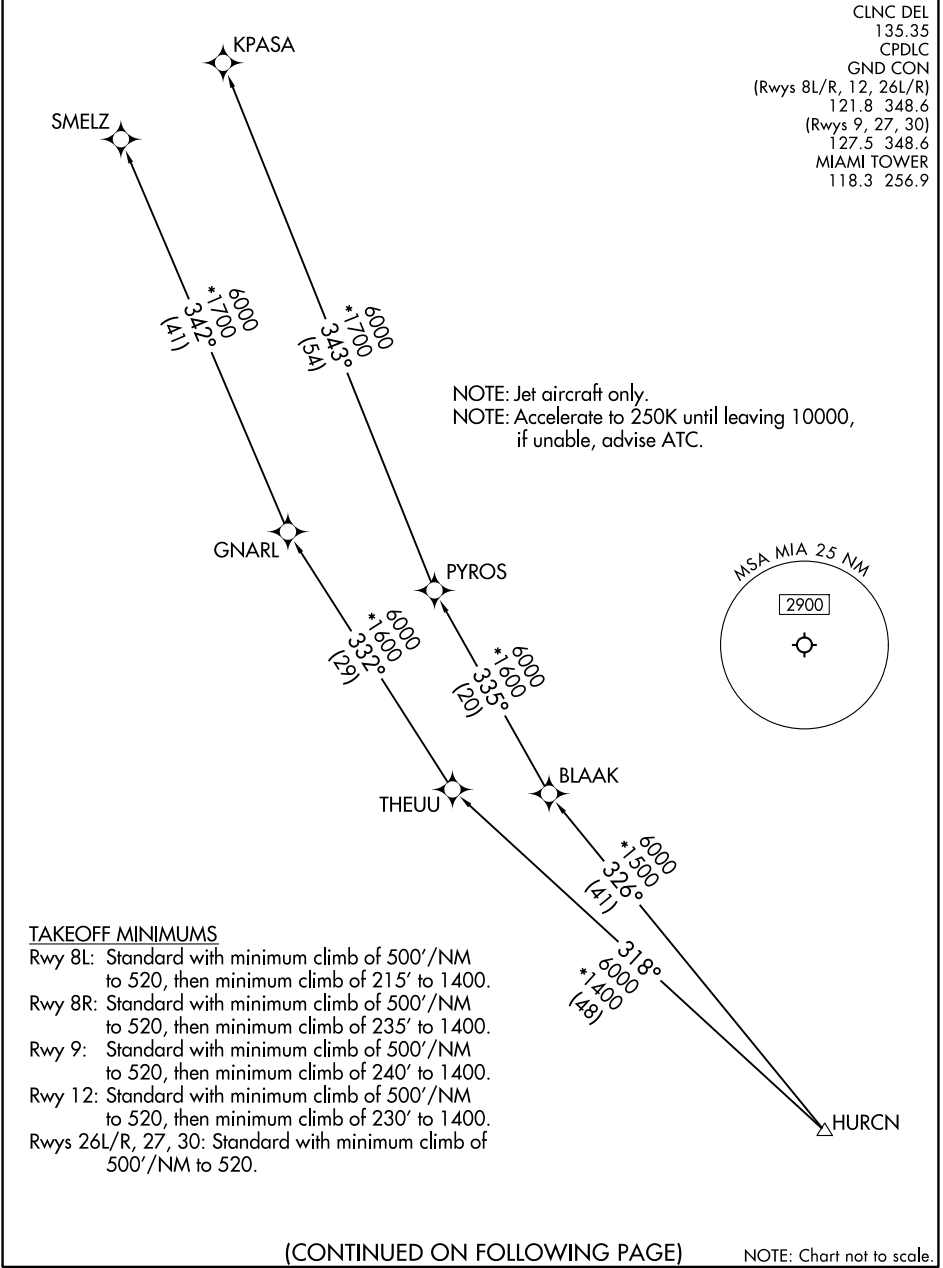

(HURCN4.HURCN) 24081

AL-257 (FAA)

MIAMI INTL (MIA)
MIAMI, FLORIDA

HURCN FOUR DEPARTURE (RNAV) Transition Routes

RNAV-1 DME/DME/IRU or GPS.
RADAR required.

TOP ALTITUDE: 5000

MIAMI DEP CON
119.45 290.325
D-ATIS
133.675
CLNC DEL
135.35
CPDLC
GND CON
(Rwys 8L/R, 12, 26L/R)
121.8 348.6
(Rwys 9, 27, 30)
127.5 348.6
MIAMI TOWER
118.3 256.9

SE-3, 31 OCT 2024 to 28 NOV 2024

SE-3, 31 OCT 2024 to 28 NOV 2024

(CONTINUED ON FOLLOWING PAGE)

NOTE: Chart not to scale.

HURCN FOUR DEPARTURE (RNAV) Transition Routes

MIAMI, FLORIDA
MIAMI INTL (MIA)

(HURCN4.HURCN) 21MAR24