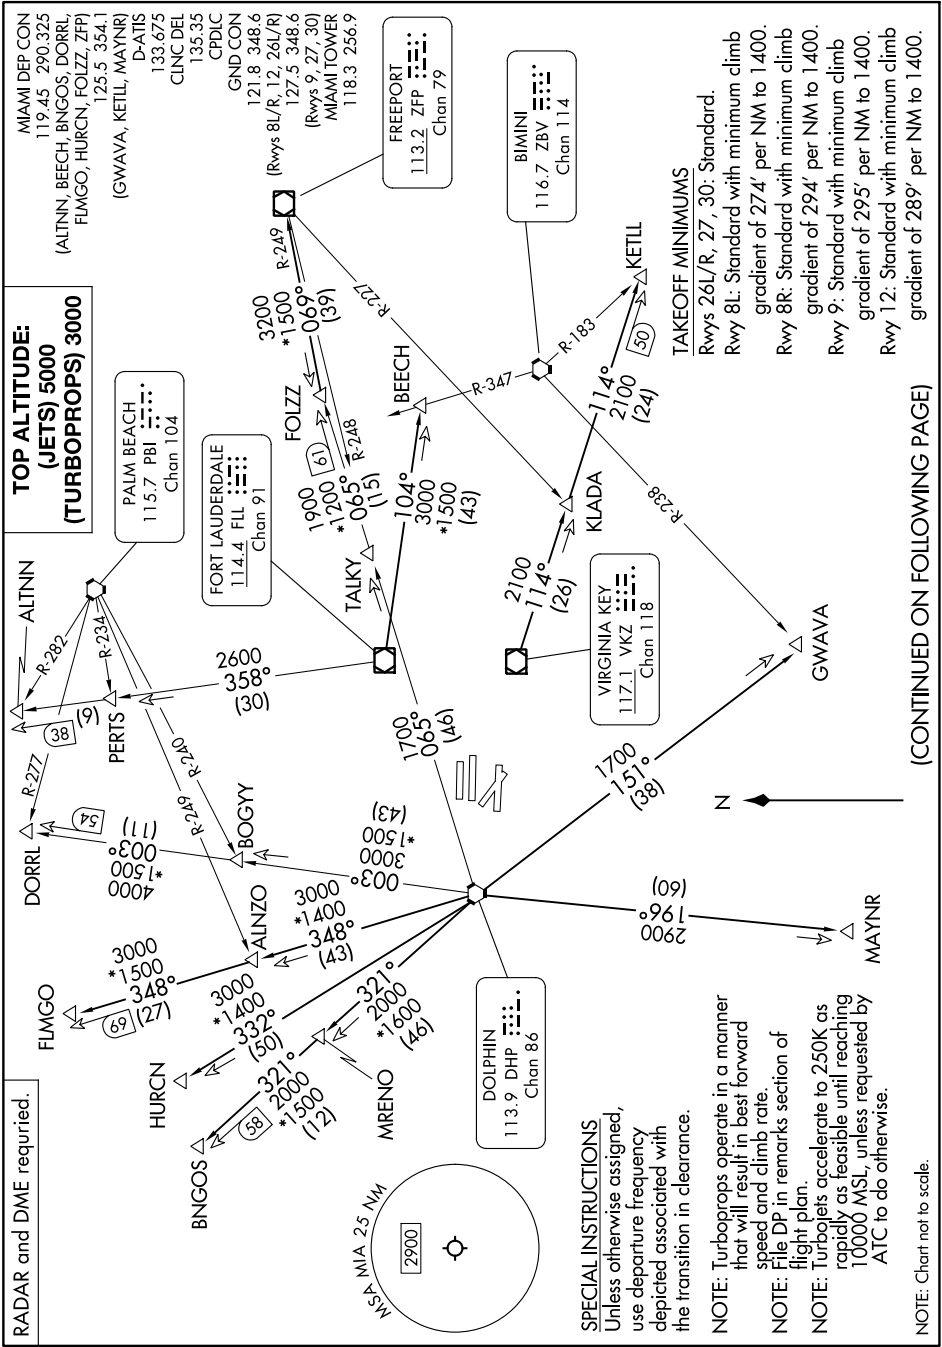

MIAMI ONE DEPARTURE

SE-3, 31 OCT 2024 to 28 NOV 2024

(CONTINUED ON FOLLOWING PAGE)

SE-3, 31 OCT 2024 to 28 NOV 2024