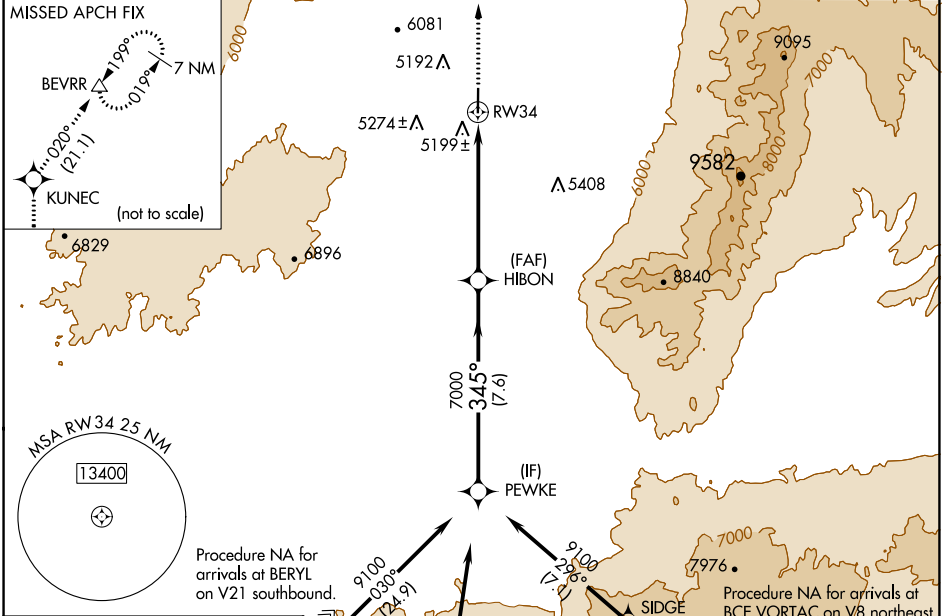

APP CRS	Rwy Idg	5004
345°	TDZE	5039
	Apt Elev	5039

RNAV (GPS) RWY 34

MILFORD MUNI/BEN AND JUDY BRISCOE FLD (MLF)

RNP APCH.	<p>When local altimeter setting not received, use Cedar City altimeter setting and increase all MDA 180 feet; increase LNAV Cat C/D visibility ½ mile.</p> <p>☁ -27°C</p>	<p>MISSED APPROACH: Climb to 11000 direct KUNEC and on track 020° to BEVRR and hold, continue climb-in-hold to 11000.</p>
-----------	---	---

ASOS 135.025	SALT LAKE CENTER 125.575 379.275	UNICOM 122.8 (CTAF)
------------------------	--	-------------------------------

CATEGORY	A	B	C	D
LNAV MDA	5460-1	421 (500-1)	5460-1¼	421 (500-1¼)

SW-4, 31 OCT 2024 to 28 NOV 2024

SW-4, 31 OCT 2024 to 28 NOV 2024