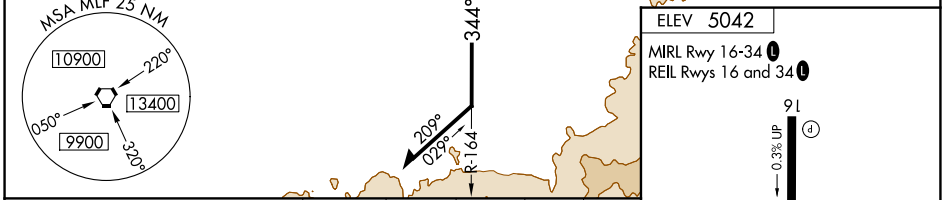

VORTAC MLF 112.1 Chan 58	APP CRS 344°	Rwy Idg TDZE Apt Elev N/A N/A 5042
--	------------------------	--

VOR/DME-A

MILFORD MUNI/BEN AND JUDY BRISCOE FLD (MLF)

⚠ When local altimeter setting not received, use Cedar City altimeter setting and increase all MDAs 180 feet, Circling Cat D NA. When VGSI inop, procedure NA at night. Visibility reduction by helicopters NA.

⚠ MISSED APPROACH: Climb on MLF VORTAC R-344 to MUPOE/MLF 13.2 DME then climbing right turn to 9600 on heading 150° and MLF VORTAC R-007 to MILFORD VORTAC and hold.

ASOS 135.025	SALT LAKE CENTER 125.575 379.275	UNICOM 122.8 (CTAF) 0
------------------------	--	---------------------------------

SW-4, 31 OCT 2024 to 28 NOV 2024

SW-4, 31 OCT 2024 to 28 NOV 2024

CATEGORY	A	B	C	D
CIRCLING	5660-1	618 (700-1)	6300-3 1258 (1300-3)	6540-3 1498 (1500-3)