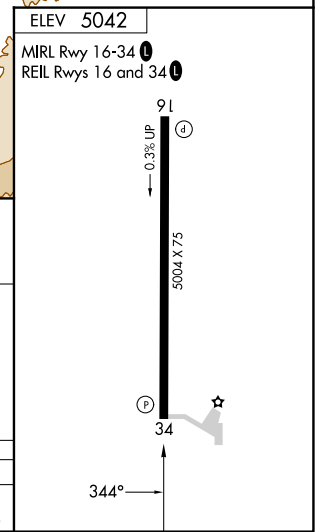

⚠ MISSED APPROACH: Climb on MLF VORTAC R-344 to MUPOE/MLF 13.2 DME then climbing right turn to 9600 on heading 150° and MLF VORTAC R-007 to MILFORD VORTAC and hold.

ASOS 135.025	SALT LAKE CENTER 125.575 379.275	UNICOM 122.8 (CTAF) 0
------------------------	--	---------------------------------

SW-4, 31 OCT 2024 to 28 NOV 2024

SW-4, 31 OCT 2024 to 28 NOV 2024

CATEGORY	A	B	C	D
CIRCLING	5660-1	618 (700-1)	6300-3 1258 (1300-3)	6540-3 1498 (1500-3)