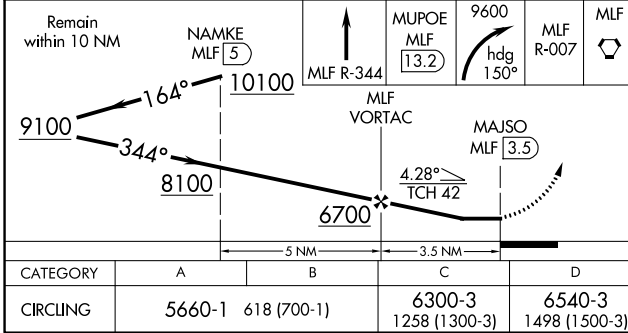

VORTAC MLF 112.1 Chan 58	APP CRS 344°	Rwy Idg TDZE Apt Elev N/A N/A 5042
--	------------------------	--

VOR/DME-A

MILFORD MUNI/BEN AND JUDY BRISCOE FLD (MLF)

⚠ When local altimeter setting not received, use Cedar City altimeter setting and increase all MDAs 180 feet, Circling Cat D NA. When VGSI inop, procedure NA at night. Visibility reduction by helicopters NA.

⚠ MISSED APPROACH: Climb on MLF VORTAC R-344 to MUPOE/MLF 13.2 DME then climbing right turn to 9600 on heading 150° and MLF VORTAC R-007 to MILFORD VORTAC and hold.

ASOS 135.025	SALT LAKE CENTER 125.575 379.275	UNICOM 122.8 (CTAF) 0
------------------------	--	---------------------------------

SW-4, 31 OCT 2024 to 28 NOV 2024

SW-4, 31 OCT 2024 to 28 NOV 2024

CATEGORY	A	B	C	D
CIRCLING	5660-1	618 (700-1)	6300-3 1258 (1300-3)	6540-3 1498 (1500-3)