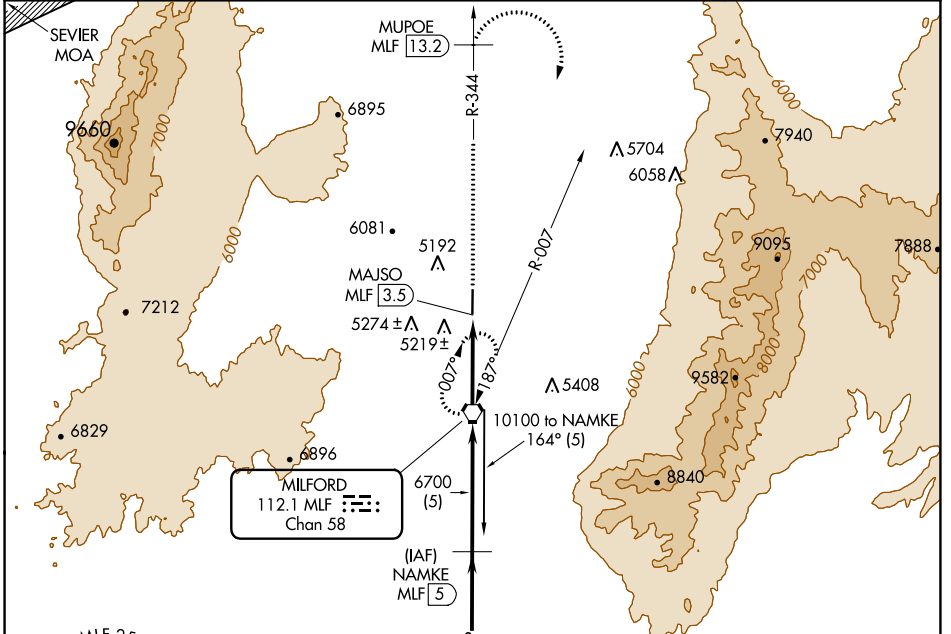

VORTAC MLF 112.1 Chan 58	APP CRS 344°	Rwy Idg TDZE Apt Elev N/A N/A 5042
--	------------------------	--

VOR/DME-A

MILFORD MUNI/BEN AND JUDY BRISCOE FLD (MLF)

⚠ When local altimeter setting not received, use Cedar City altimeter setting and increase all MDAs 180 feet, Circling Cat D NA. When VGSI inop, procedure NA at night. Visibility reduction by helicopters NA.

⚠ MISSED APPROACH: Climb on MLF VORTAC R-344 to MUPOE/MLF 13.2 DME then climbing right turn to 9600 on heading 150° and MLF VORTAC R-007 to MILFORD VORTAC and hold.

ASOS 135.025	SALT LAKE CENTER 125.575 379.275	UNICOM 122.8 (CTAF) 0
------------------------	--	---------------------------------

SW-4, 31 OCT 2024 to 28 NOV 2024

SW-4, 31 OCT 2024 to 28 NOV 2024

CATEGORY	A	B	C	D
CIRCLING	5660-1	618 (700-1)	6300-3 1258 (1300-3)	6540-3 1498 (1500-3)