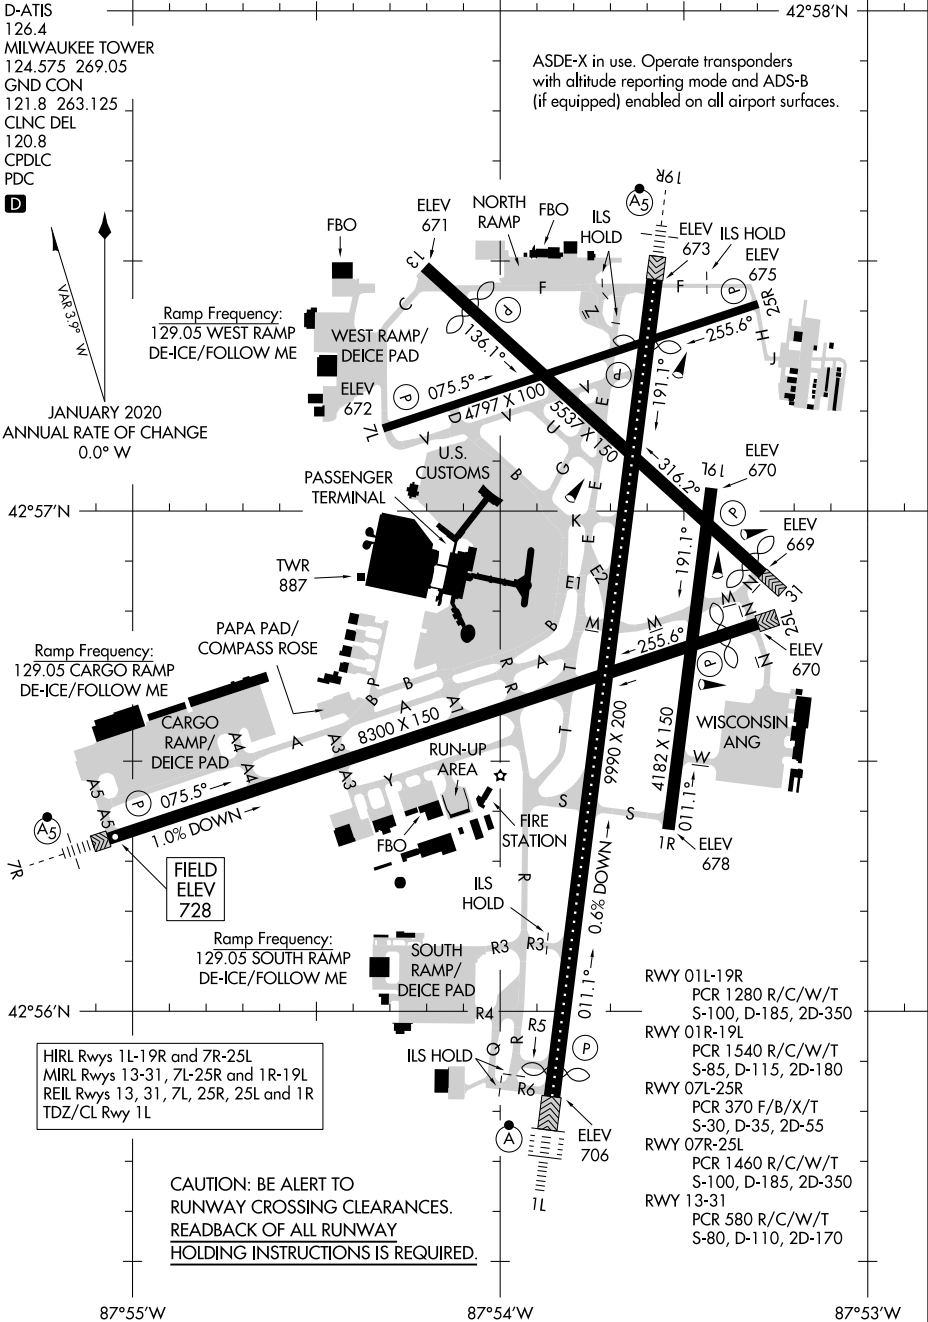

AIRPORT DIAGRAM

AL-262 (FAA)

GENERAL MITCHELL INTL (MIKE)
MILWAUKEE, WISCONSIN

EC-3, 31 OCT 2024 to 28 NOV 2024

EC-3, 31 OCT 2024 to 28 NOV 2024

AIRPORT DIAGRAM

MILWAUKEE, WISCONSIN
GENERAL MITCHELL INTL (MIKE)