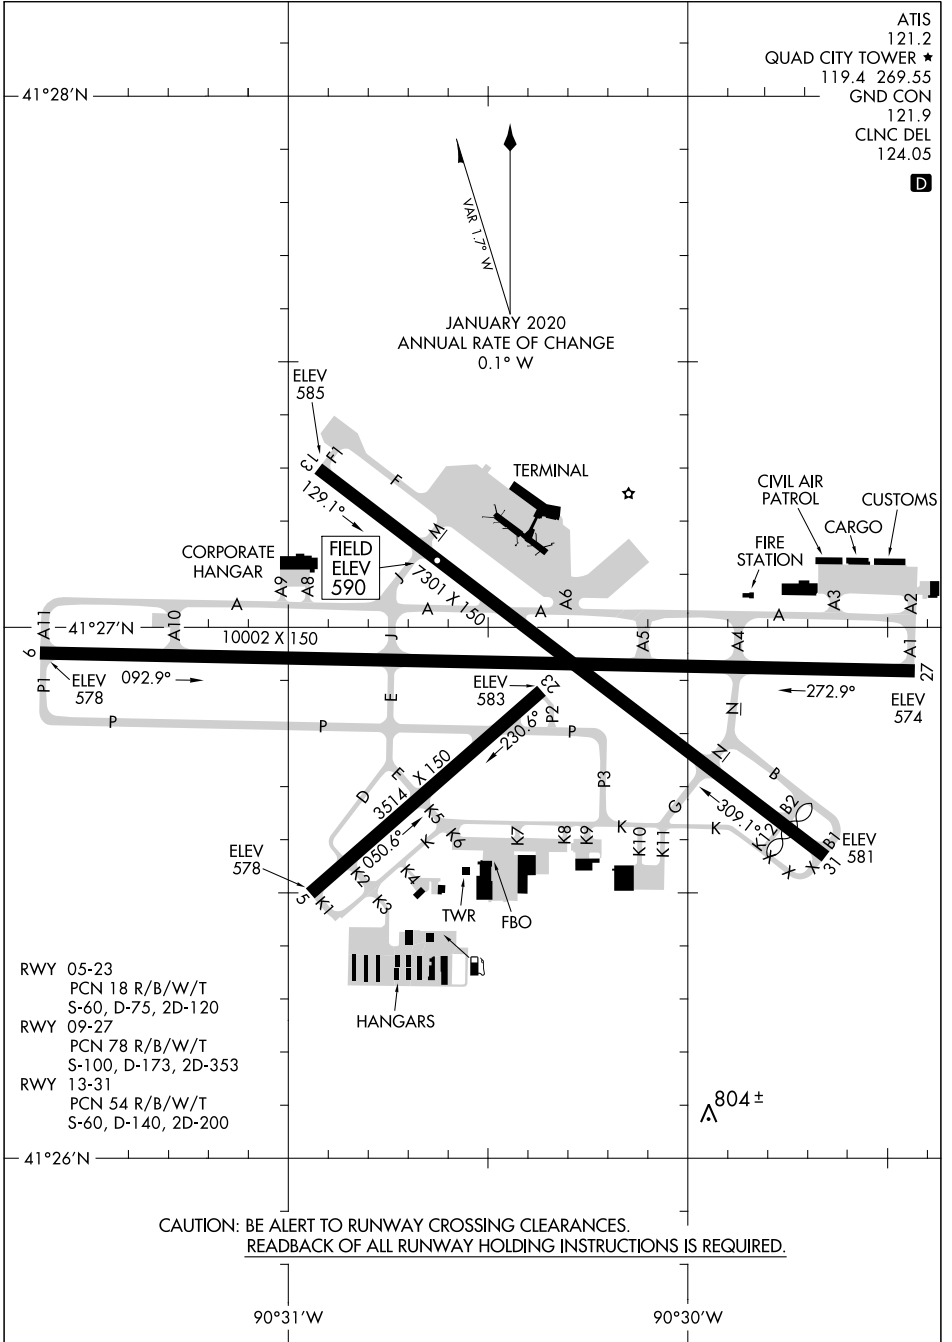

23222

AIRPORT DIAGRAM

AL-269 (FAA)

QUAD CITIES INTL (MLI)
MOLINE, ILLINOIS

EC-3, 31 OCT 2024 to 28 NOV 2024

EC-3, 31 OCT 2024 to 28 NOV 2024

AIRPORT DIAGRAM

23222

MOLINE, ILLINOIS
QUAD CITIES INTL (MLI)