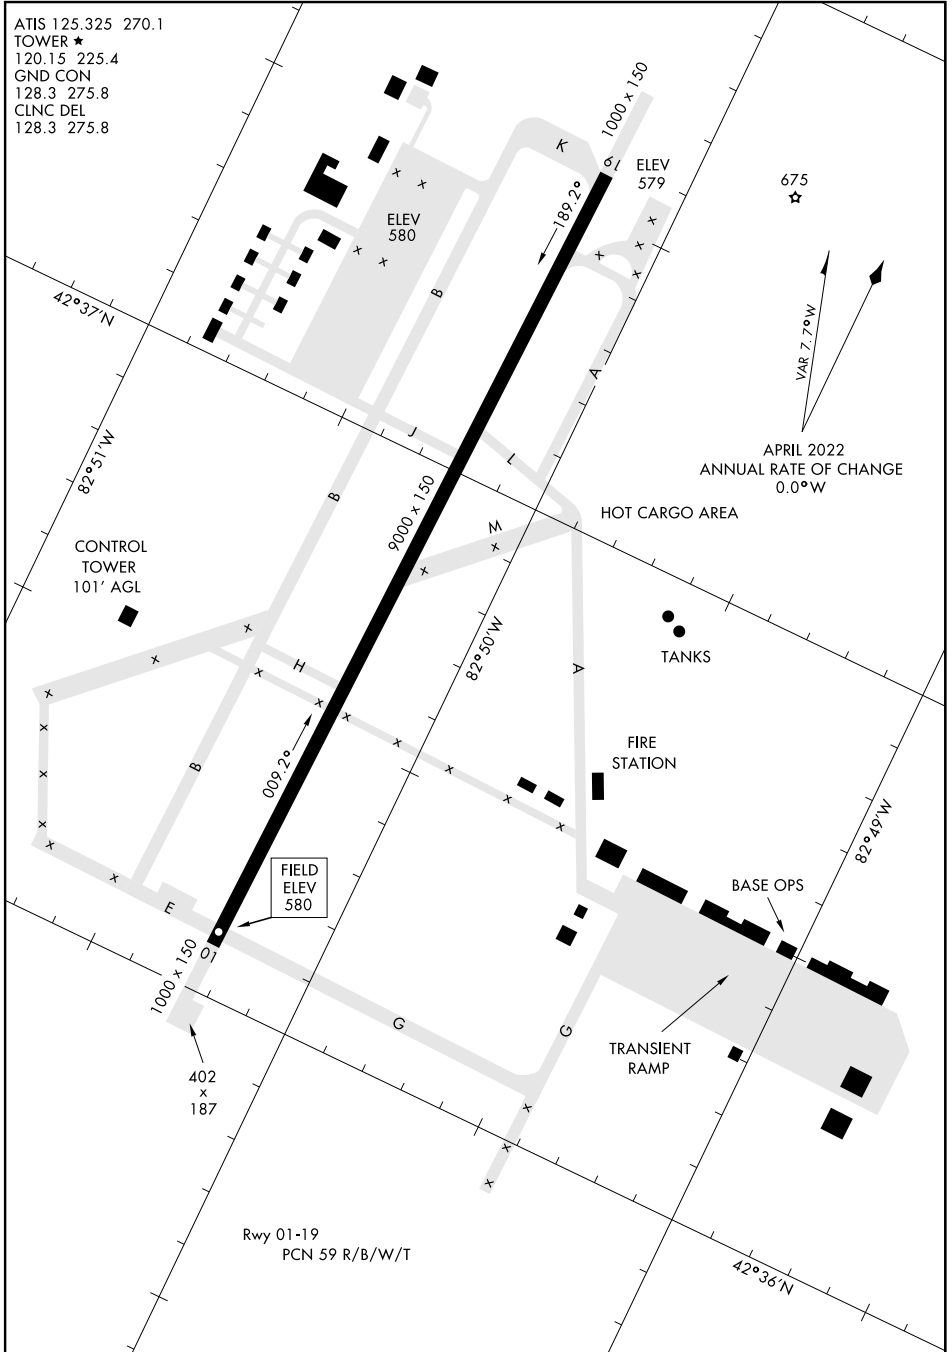

22111

AIRPORT DIAGRAM

AL-276 [USAF]

SELFRIDGE ANGB (KMTC)

MT. CLEMENS, MICHIGAN

ATIS 125.325 270.1
 TOWER ★
 120.15 225.4
 GND CON
 128.3 275.8
 CLNC DEL
 128.3 275.8

675

APRIL 2022
 ANNUAL RATE OF CHANGE
 0.0° W

CONTROL
 TOWER
 101' AGL

HOT CARGO AREA

TANKS

FIRE
 STATION

BASE OPS

TRANSIENT
 RAMP

Rwy 01-19
 PCN 59 R/B/W/T

EC-1, 31 OCT 2024 to 28 NOV 2024

EC-1, 31 OCT 2024 to 28 NOV 2024

AIRPORT DIAGRAM

MT. CLEMENS, MICHIGAN
 SELFRIDGE ANGB (KMTC)