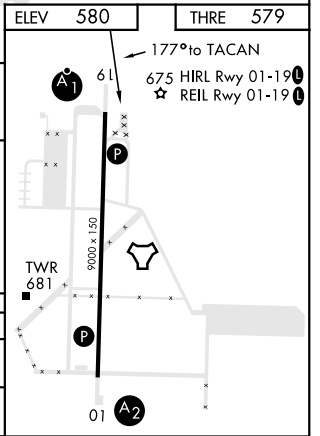

HI-TACAN RWY 19

TACAN MTC Chan 64	APCH CRS 177°	Rwy Idg THRE 579 Arprt Elev 580
-----------------------------	-------------------------	---

AL-276 [USAF]

SELFRIDGE ANGB (KMTC)

▼ * When ALS inop, increase vis to 1½ miles.
 ** Circling not authorized W of Rwy 01-19.

MISSED APPROACH: Climbing left turn to 4000, intercept MTC R-096 to SQYRS and hold, continue climb-in-hold to 4000.

ATIS 125.325 270.1	APP CON 119.6 318.2	TOWER ★ 120.15 (CTAF) 0 225.4	GND CON 128.3 275.8	CLNC DEL 128.3 275.8
------------------------------	-------------------------------	---	-------------------------------	--------------------------------

EMERG SAFE ALT 100 NM 3100

CATEGORY	C	D	E
S-19*	1100/55	521 (600-1)	
CIRCLING**	1120-1½ 541 (600-1½)	1140-2	561 (600-2)

HI-TACAN RWY 19

EC-1, 31 OCT 2024 to 28 NOV 2024

EC-1, 31 OCT 2024 to 28 NOV 2024