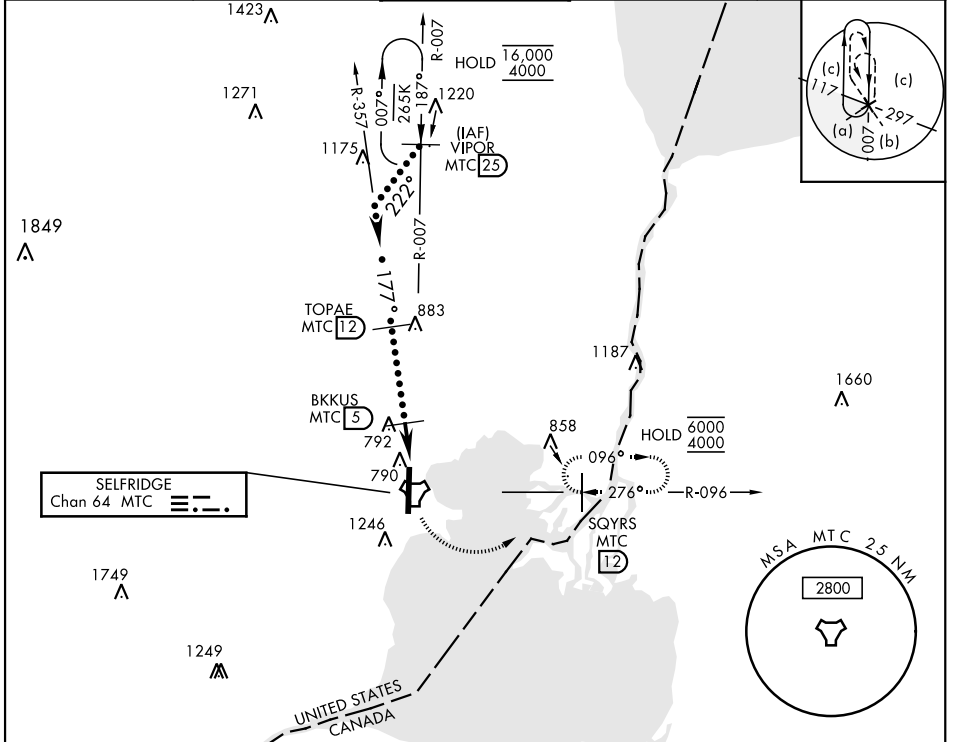

HI-TACAN RWY 19

TACAN MTC Chan 64	APCH CRS 177°	Rwy Idg THRE 579 Arprt Elev 580
-----------------------------	-------------------------	---

AL-276 [USAF]

SELFRIDGE ANGB (KMTC)

▼ * When ALS inop, increase vis to 1½ miles.
 ** Circling not authorized W of Rwy 01-19.

MISSED APPROACH: Climbing left turn to 4000, intercept MTC R-096 to SQYRS and hold, continue climb-in-hold to 4000.

ATIS 125.325 270.1	APP CON 119.6 318.2	TOWER ★ 120.15 (CTAF) 0 225.4	GND CON 128.3 275.8	CLNC DEL 128.3 275.8
------------------------------	-------------------------------	---	-------------------------------	--------------------------------

EMERG SAFE ALT 100 NM 3100

CATEGORY	C	D	E
S-19*	1100/55	521 (600-1)	
CIRCLING**	1120-1½ 541 (600-1½)	1140-2	561 (600-2)

HI-TACAN RWY 19

EC-1, 31 OCT 2024 to 28 NOV 2024

EC-1, 31 OCT 2024 to 28 NOV 2024