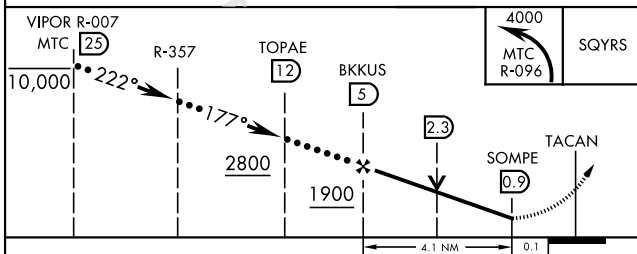

HI-TACAN RWY 19

TACAN MTC Chan 64	APCH CRS 177°	Rwy Idg THRE 579 Arprt Elev 580
-----------------------------	-------------------------	---

AL-276 [USAF]

SELFRIDGE ANGB (KMTC)

▼ * When ALS inop, increase vis to 1½ miles.
 ** Circling not authorized W of Rwy 01-19.

MISSED APPROACH: Climbing left turn to 4000, intercept MTC R-096 to SQYRS and hold, continue climb-in-hold to 4000.

ATIS 125.325 270.1	APP CON 119.6 318.2	TOWER ★ 120.15 (CTAF) 0 225.4	GND CON 128.3 275.8	CLNC DEL 128.3 275.8
------------------------------	-------------------------------	---	-------------------------------	--------------------------------

EMERG SAFE ALT 100 NM 3100

CATEGORY	C	D	E
S-19*	1100/55	521 (600-1)	
CIRCLING**	1120-1½ 541 (600-1½)	1140-2	561 (600-2)

HI-TACAN RWY 19

EC-1, 31 OCT 2024 to 28 NOV 2024

EC-1, 31 OCT 2024 to 28 NOV 2024