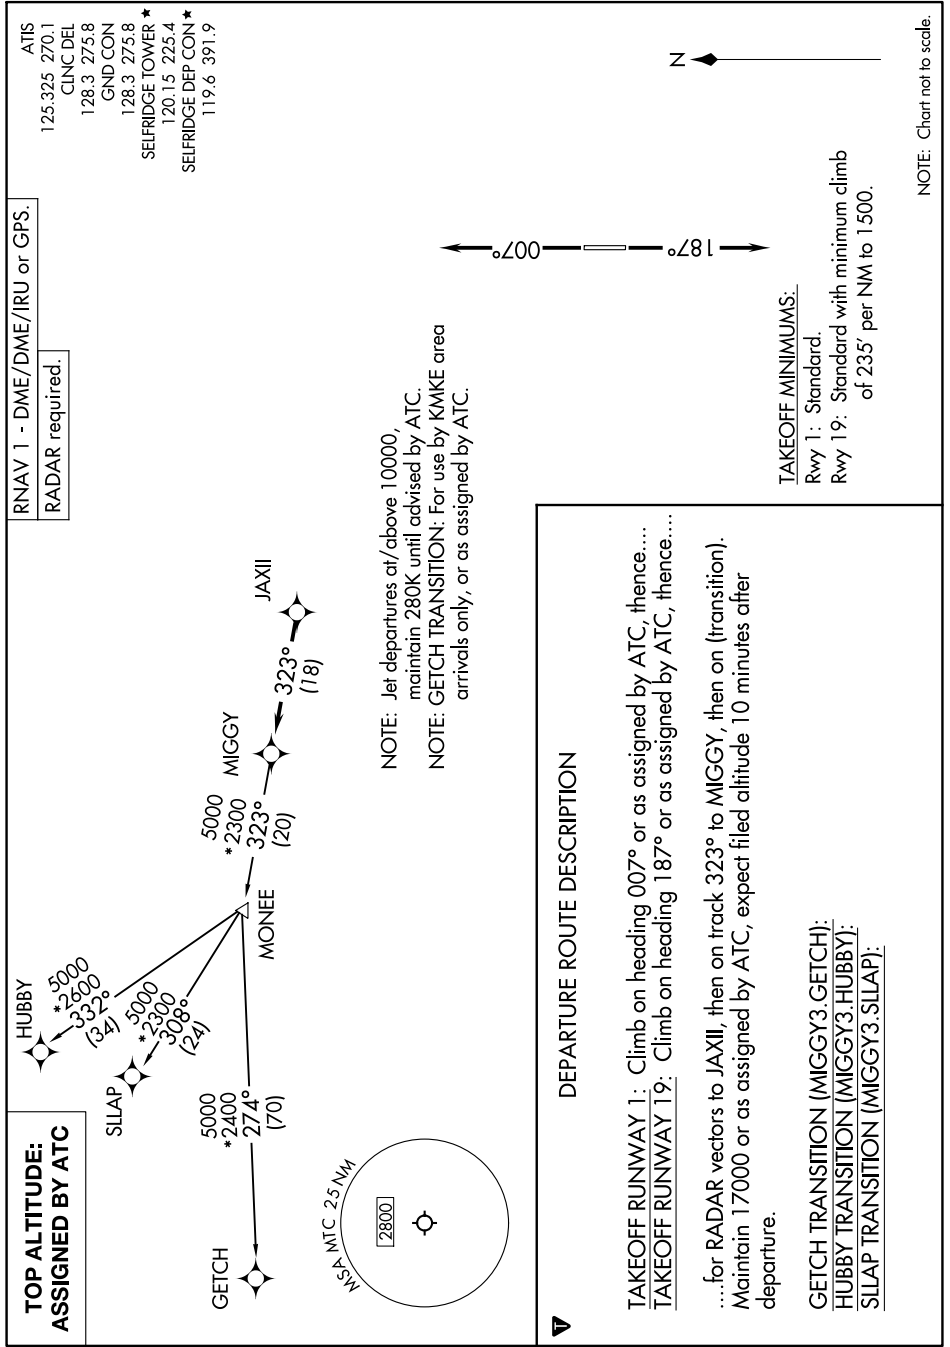

(MIGGY3.MIGGY) 24137

# MIGGY THREE DEPARTURE (RNAV) AL-276 (FAA)

SELFRIDGE ANGB (MTC)  
MOUNT CLEMENS, MICHIGAN

EC-1, 31 OCT 2024 to 28 NOV 2024

MIGGY THREE DEPARTURE (RNAV)  
(MIGGY3.MIGGY) 16MAY24

MOUNT CLEMENS, MICHIGAN  
SELFRIDGE ANGB (MTC)

EC-1, 31 OCT 2024 to 28 NOV 2024