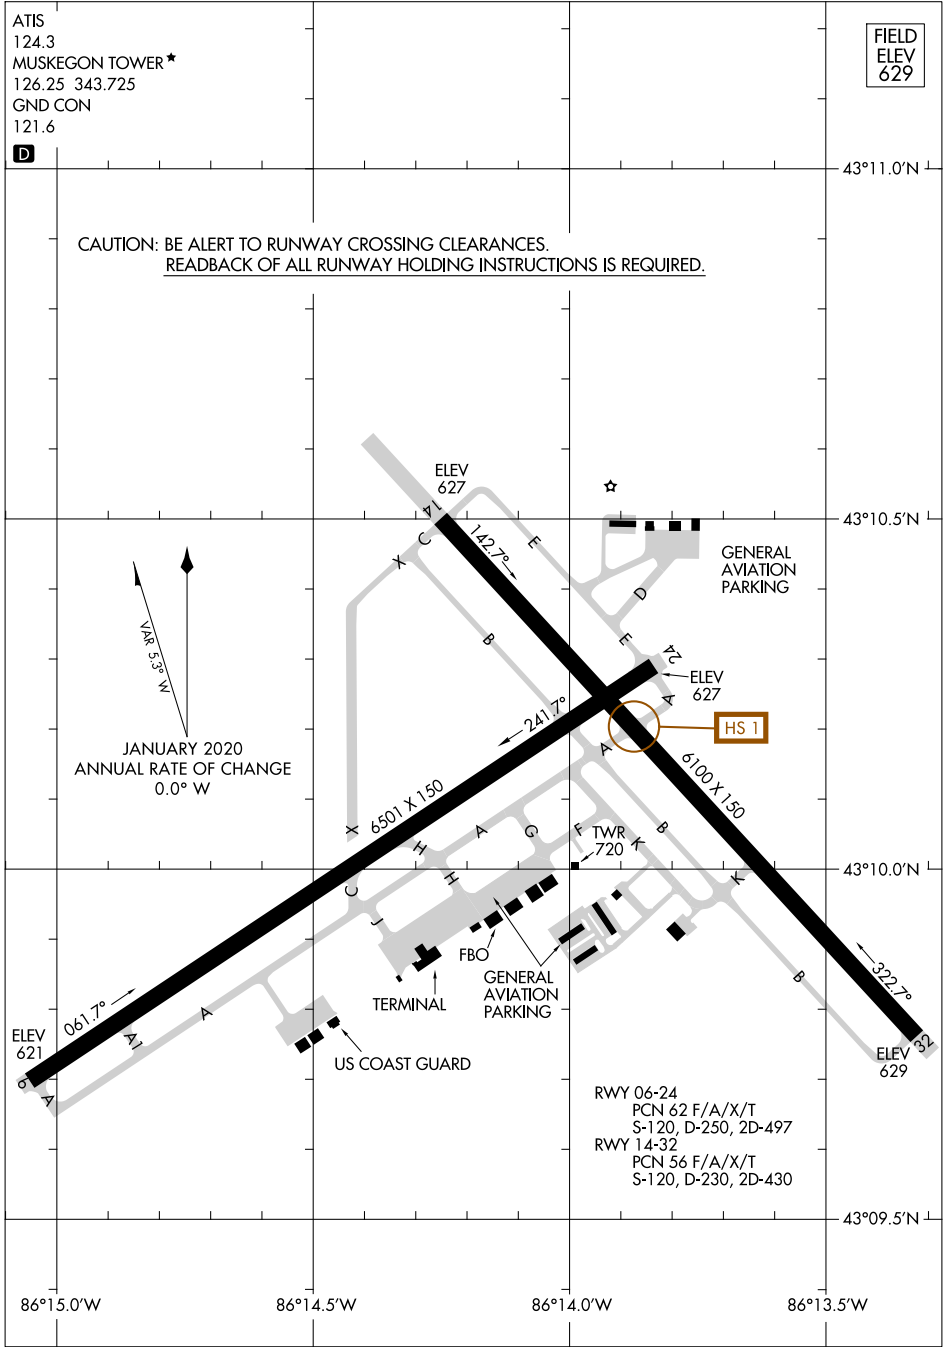

20366

AIRPORT DIAGRAM

AL-278 (FAA)

MUSKEGON COUNTY (MKG)
MUSKEGON, MICHIGAN

EC-1, 31 OCT 2024 to 28 NOV 2024

EC-1, 31 OCT 2024 to 28 NOV 2024

AIRPORT DIAGRAM

20366

MUSKEGON, MICHIGAN
MUSKEGON COUNTY (MKG)