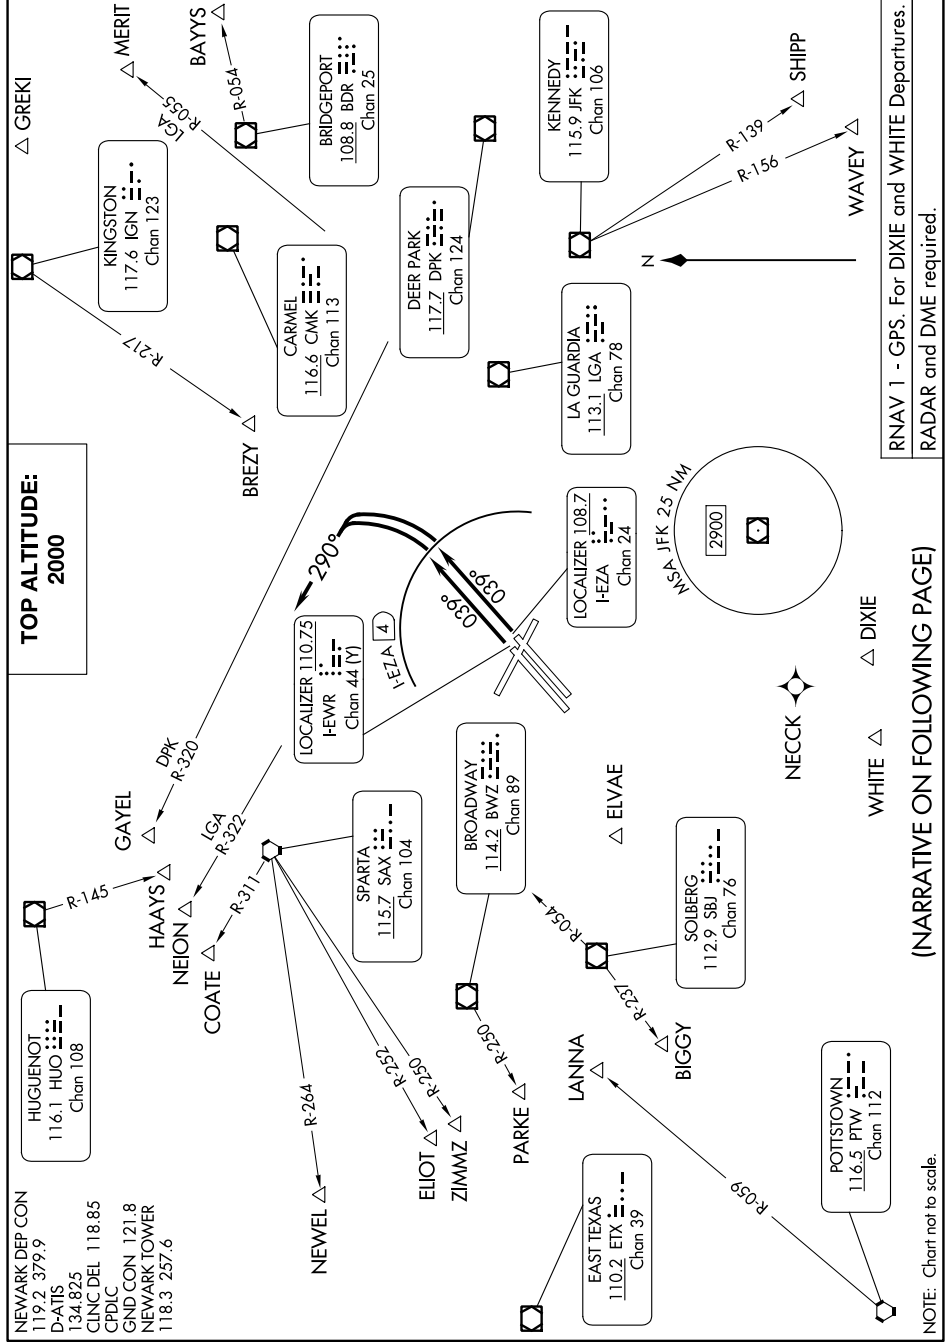

(DEVL1 .EWR) 24277

DEVIL ONE DEPARTURE

AL-285 (FAA)

NEWARK LIBERTY INTL (EWR)
NEWARK, NEW JERSEY

NE-2, 31 OCT 2024 to 28 NOV 2024

DEVIL ONE DEPARTURE
(DEVL1 .EWR) 30NOV23

NEWARK, NEW JERSEY
NEWARK LIBERTY INTL (EWR)

RNAV 1 - GPS. For DIXIE and WHITE Departures.
RADAR and DME required.

(NARRATIVE ON FOLLOWING PAGE)

NE-2, 31 OCT 2024 to 28 NOV 2024

NOTE: Chart not to scale.