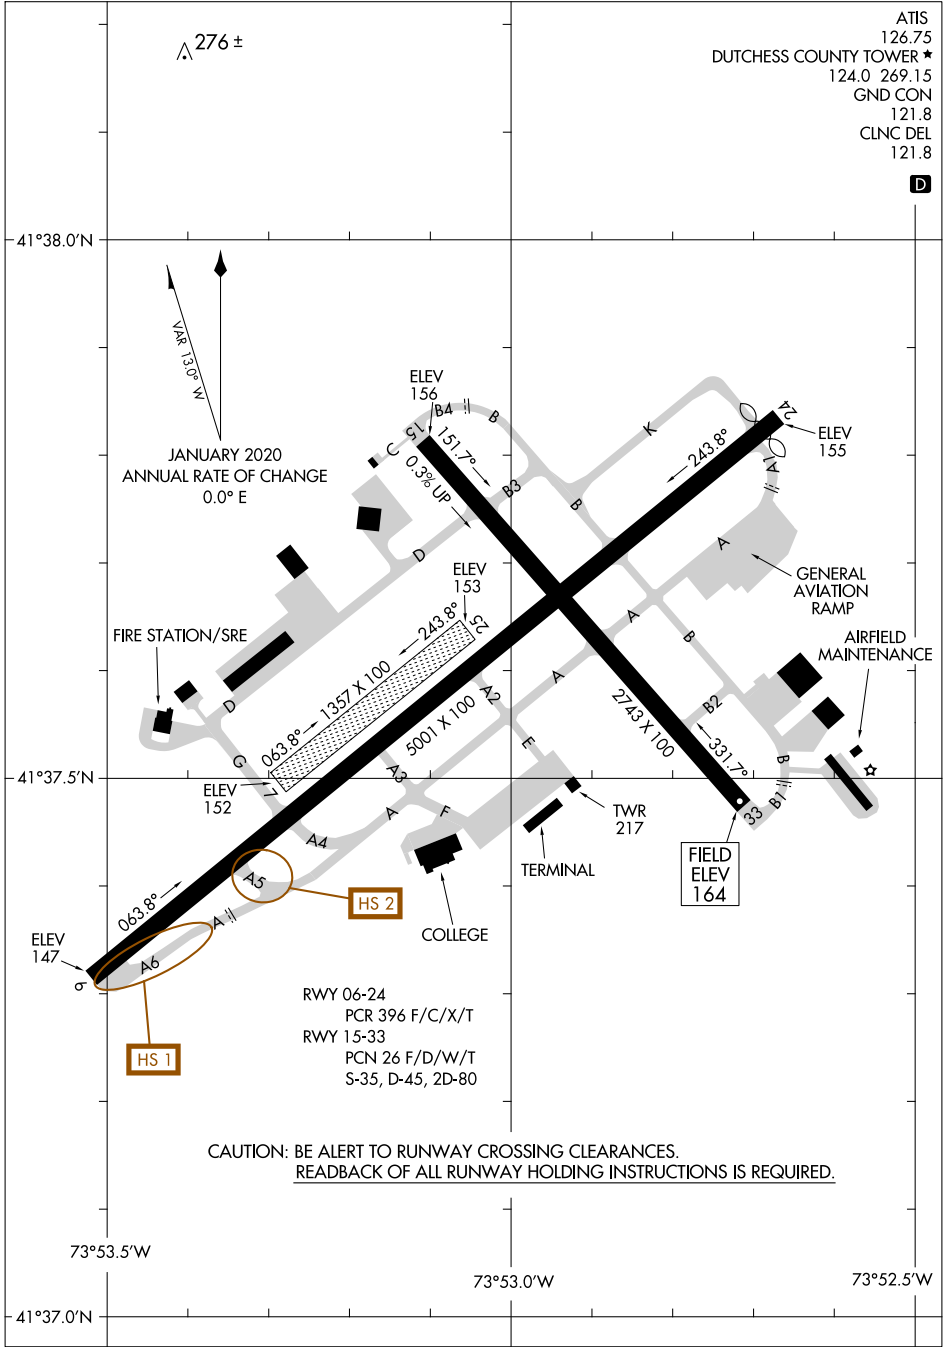

24305

AIRPORT DIAGRAM

AL-286 (FAA)

HUDSON VALLEY RGNL (POU)
POUGHKEEPSIE, NEW YORK

ATIS 126.75
 DUTCHESS COUNTY TOWER ★ 124.0 269.15
 GND CON 121.8
 CLNC DEL 121.8

D

NE-2, 31 OCT 2024 to 28 NOV 2024

NE-2, 31 OCT 2024 to 28 NOV 2024

AIRPORT DIAGRAM

24305

POUGHKEEPSIE, NEW YORK
HUDSON VALLEY RGNL (POU)