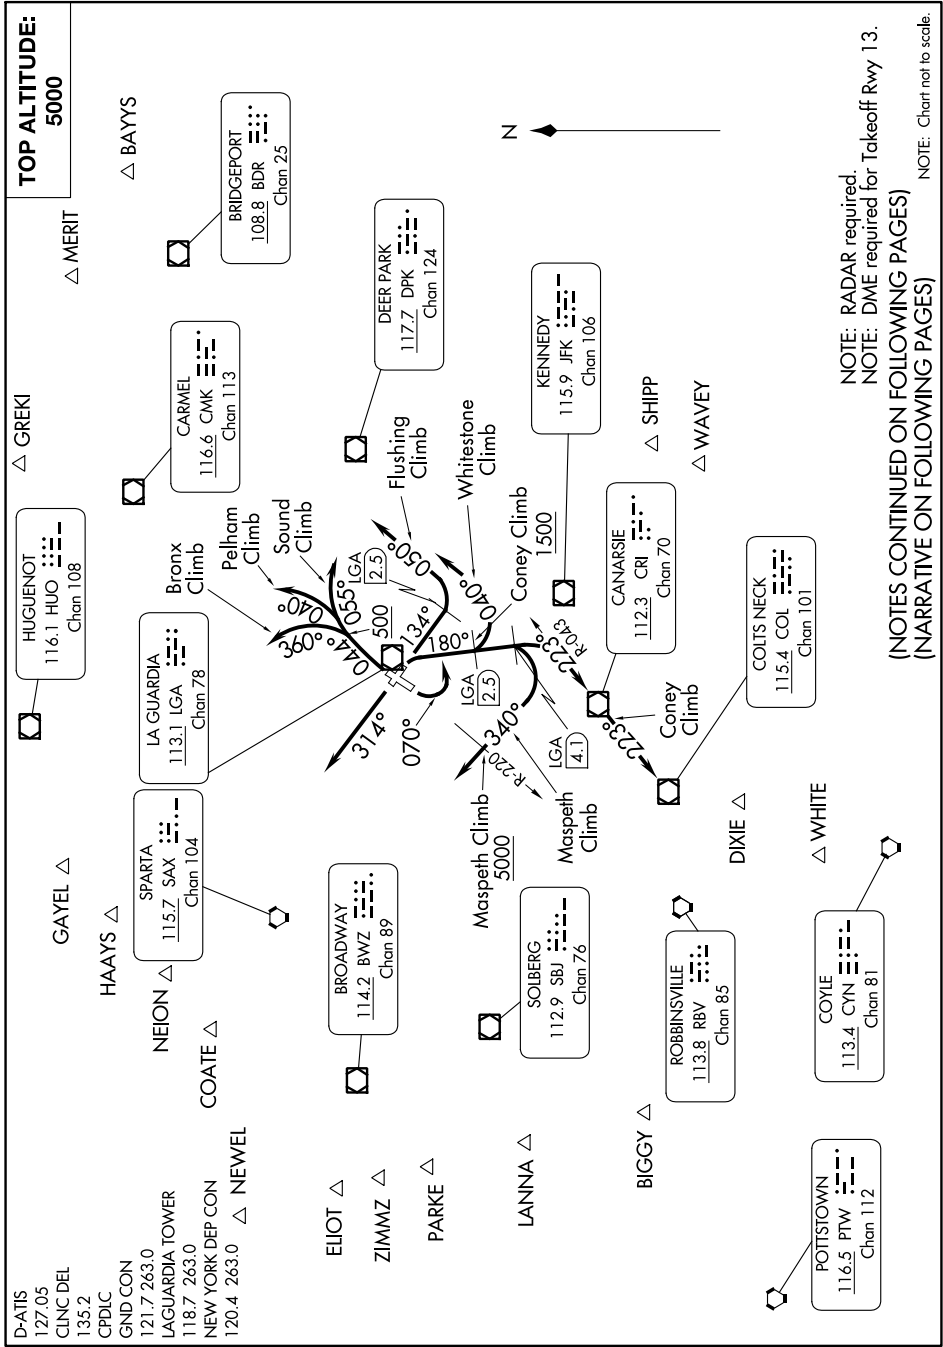

LAGUARDIA SEVEN DEPARTURE

NE-2, 31 OCT 2024 to 28 NOV 2024

LAGUARDIA SEVEN DEPARTURE

NOTE: RADAR required.
NOTE: DME required for Takeoff Rwy 13.

(NOTES CONTINUED ON FOLLOWING PAGES)
(NARRATIVE ON FOLLOWING PAGES)

NOTE: Chart not to scale.

NE-2, 31 OCT 2024 to 28 NOV 2024