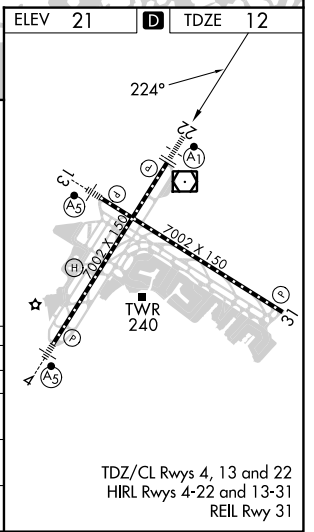

WAAS CH 70318 W22A	APP CRS 224°	Rwy Idg TDZE 12 Apt Elev 21	7002
--	------------------------	---	-------------

RNAV (GPS) Y RWY 22

LAGUARDIA (LGA)

RNP APCH - GPS.		ALSF-1		MISSED APPROACH: Climb to 3000 direct PROUD and hold, continue climb-in-hold to 3000.	
<p>▼ For uncompensated Baro-VNAV systems, LNAV/VNAV NA below -11°C or above 54°C. Circling NA northwest of Rwy 4 and southwest of Rwy 13.</p>					

D-ATIS ARR 125.95	NEW YORK APP CON D-ATIS DEP 127.05	120.8 263.0	LAGUARDIA TOWER 118.7 263.0	GND CON 121.7 263.0	CLNC DEL 135.2	CPDLC
--------------------------	--	--------------------	---------------------------------------	-------------------------------	--------------------------	-------