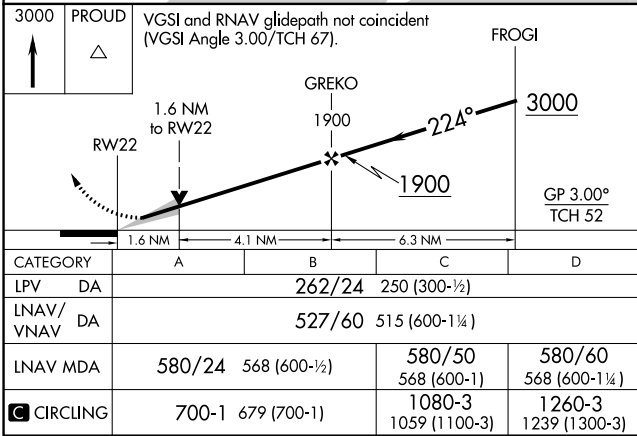

WAAS CH 70318 W22A	APP CRS 224°	Rwy Idg TDZE 12 Apt Elev 21	7002
--	------------------------	---	-------------

RNAV (GPS) Y RWY 22

LAGUARDIA (LGA)

RNP APCH - GPS.		ALSF-1		MISSED APPROACH: Climb to 3000 direct PROUD and hold, continue climb-in-hold to 3000.	
<p>▼ For uncompensated Baro-VNAV systems, LNAV/VNAV NA below -11°C or above 54°C. Circling NA northwest of Rwy 4 and southwest of Rwy 13.</p>					

D-ATIS ARR 125.95	NEW YORK APP CON D-ATIS DEP 127.05	120.8 263.0	LAGUARDIA TOWER 118.7 263.0	GND CON 121.7 263.0	CLNC DEL 135.2	CPDLC
--------------------------	--	--------------------	---------------------------------------	-------------------------------	--------------------------	-------