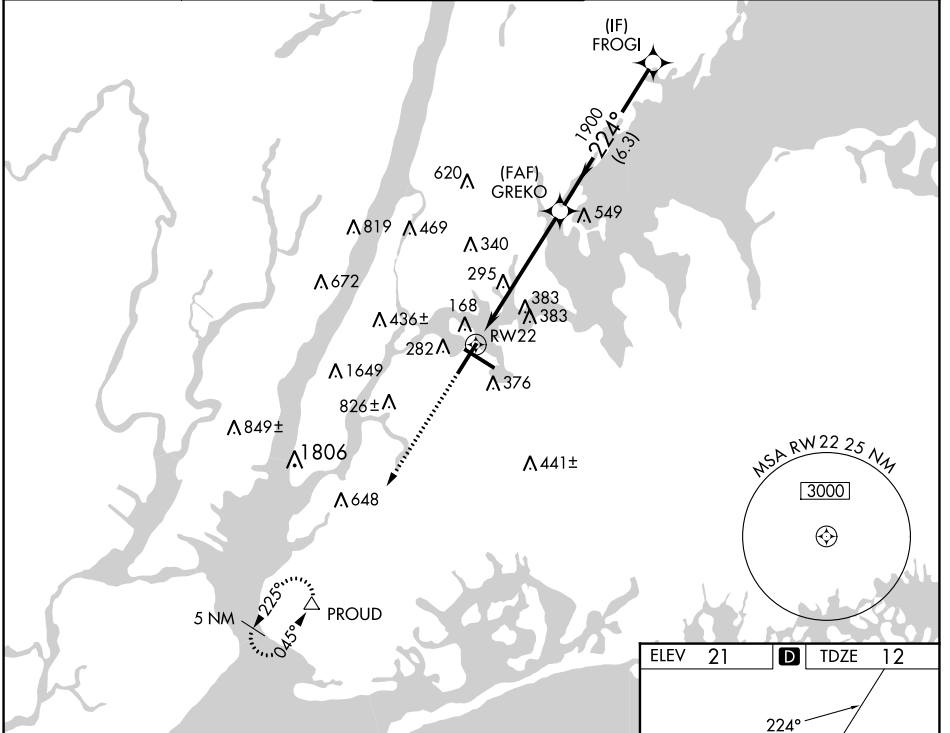

WAAS CH 70318 W22A	APP CRS 224°	Rwy Idg TDZE 12 Apt Elev 21	7002
--	------------------------	---	-------------

RNAV (GPS) Y RWY 22

LAGUARDIA (LGA)

RNP APCH - GPS.		ALSF-1		MISSED APPROACH: Climb to 3000 direct PROUD and hold, continue climb-in-hold to 3000.	
<p>▼ For uncompensated Baro-VNAV systems, LNAV/VNAV NA below -11°C or above 54°C. Circling NA northwest of Rwy 4 and southwest of Rwy 13.</p>					

NE-2, 31 OCT 2024 to 28 NOV 2024

NE-2, 31 OCT 2024 to 28 NOV 2024