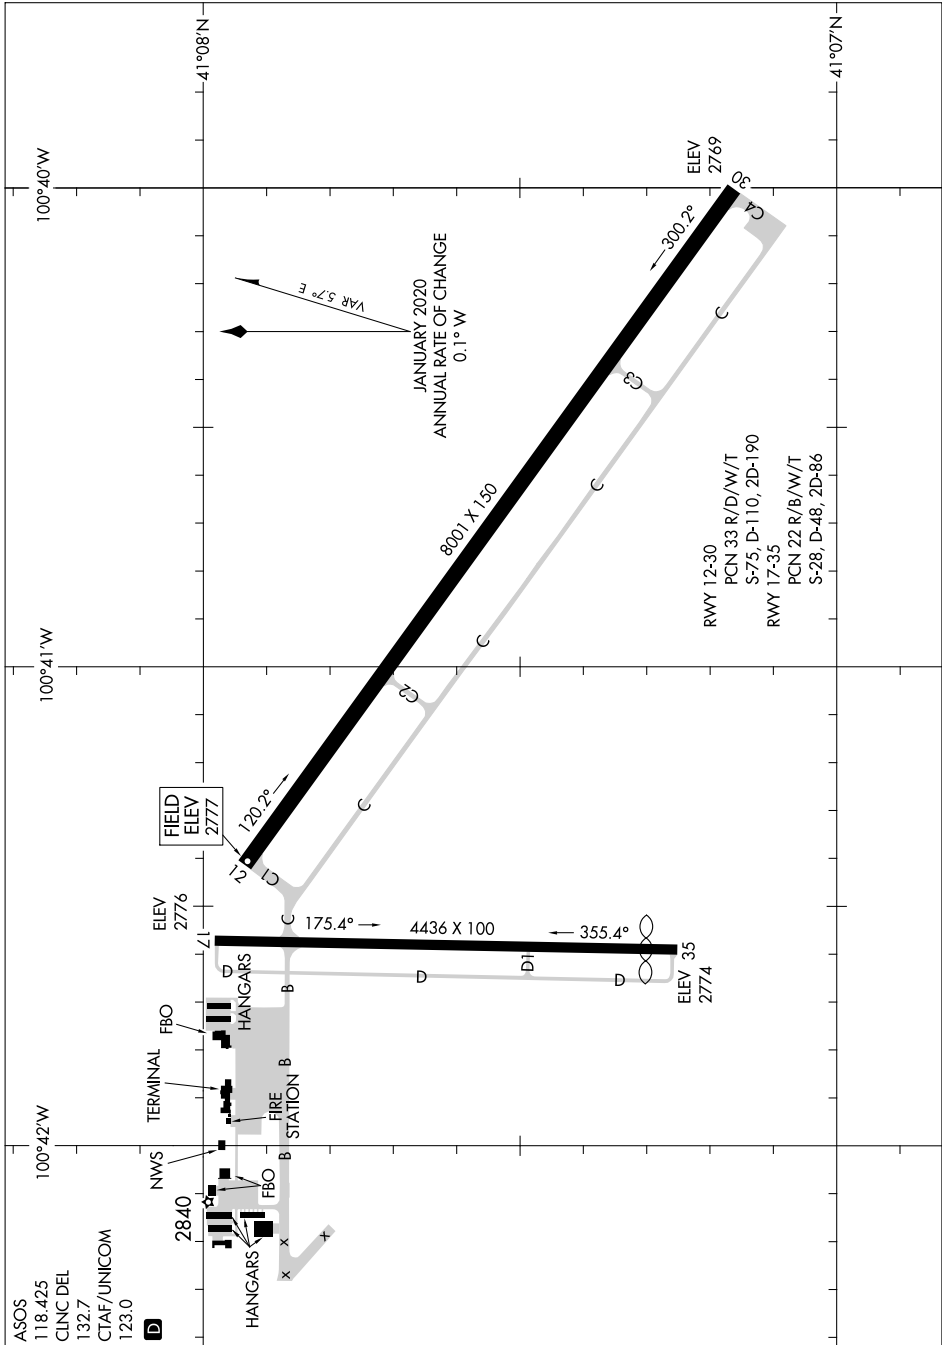

AIRPORT DIAGRAM

NORTH PLATTE RGNL/LEE BIRD FLD (L.B.F.)

AL-292 (FAA)

NORTH PLATTE, NEBRASKA

NC-2, 31 OCT 2024 to 28 NOV 2024

NC-2, 31 OCT 2024 to 28 NOV 2024

AIRPORT DIAGRAM

NORTH PLATTE, NEBRASKA
NORTH PLATTE RGNL/LEE BIRD FLD (L.B.F.)