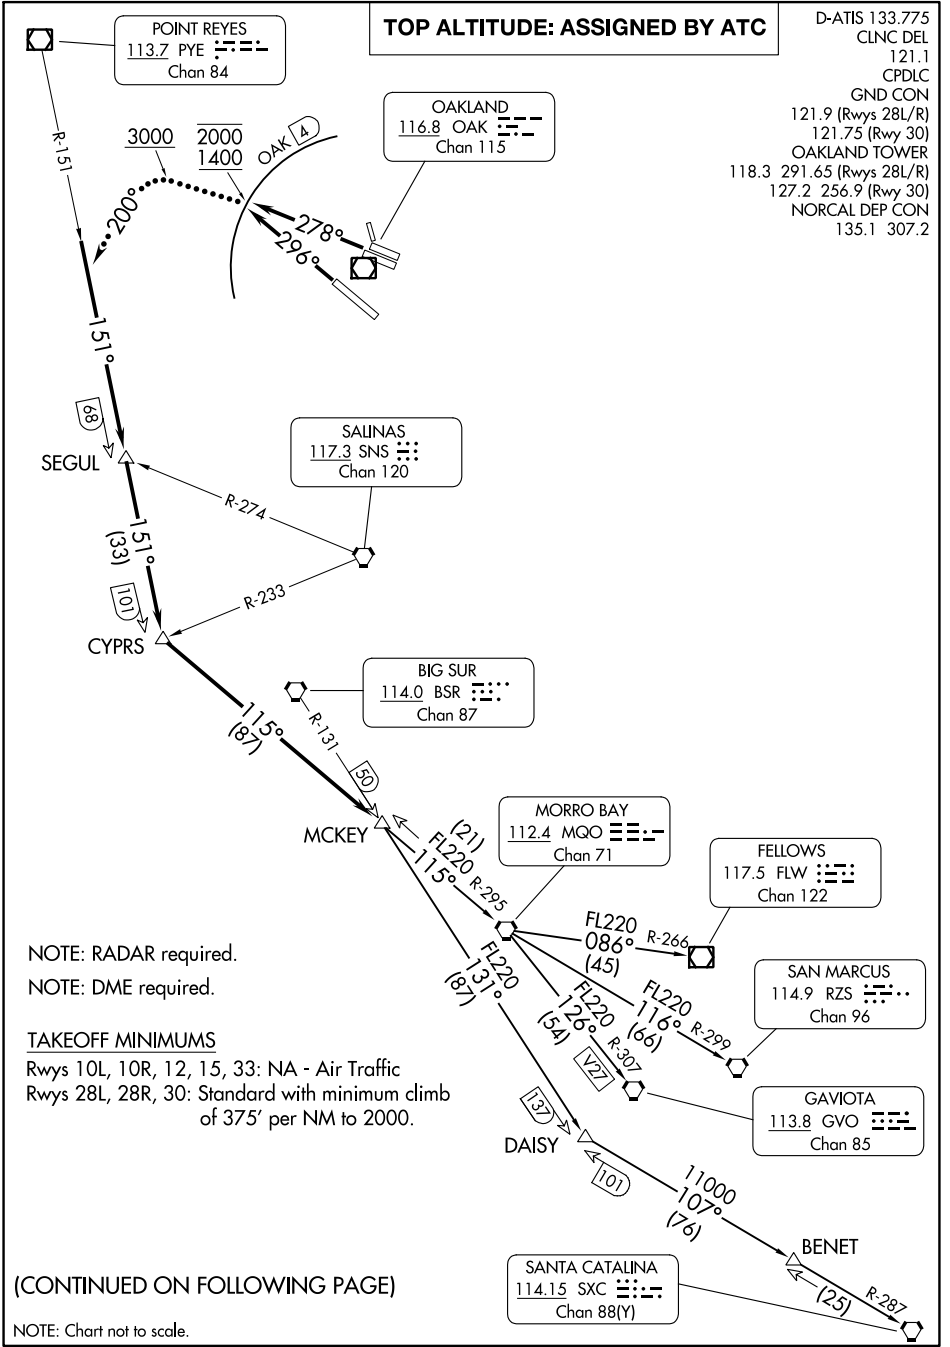

(COAST9.MCKEY) 24249  
**COAST NINE DEPARTURE**

AL-294 (FAA) SAN FRANCISCO BAY OAKLAND INTL (OAK)  
 OAKLAND, CALIFORNIA

SW-2, 31 OCT 2024 to 28 NOV 2024

SW-2, 31 OCT 2024 to 28 NOV 2024

(CONTINUED ON FOLLOWING PAGE)

NOTE: Chart not to scale.

**COAST NINE DEPARTURE**  
 (COAST9.MCKEY) 01FEB18

OAKLAND, CALIFORNIA  
 SAN FRANCISCO BAY OAKLAND INTL (OAK)