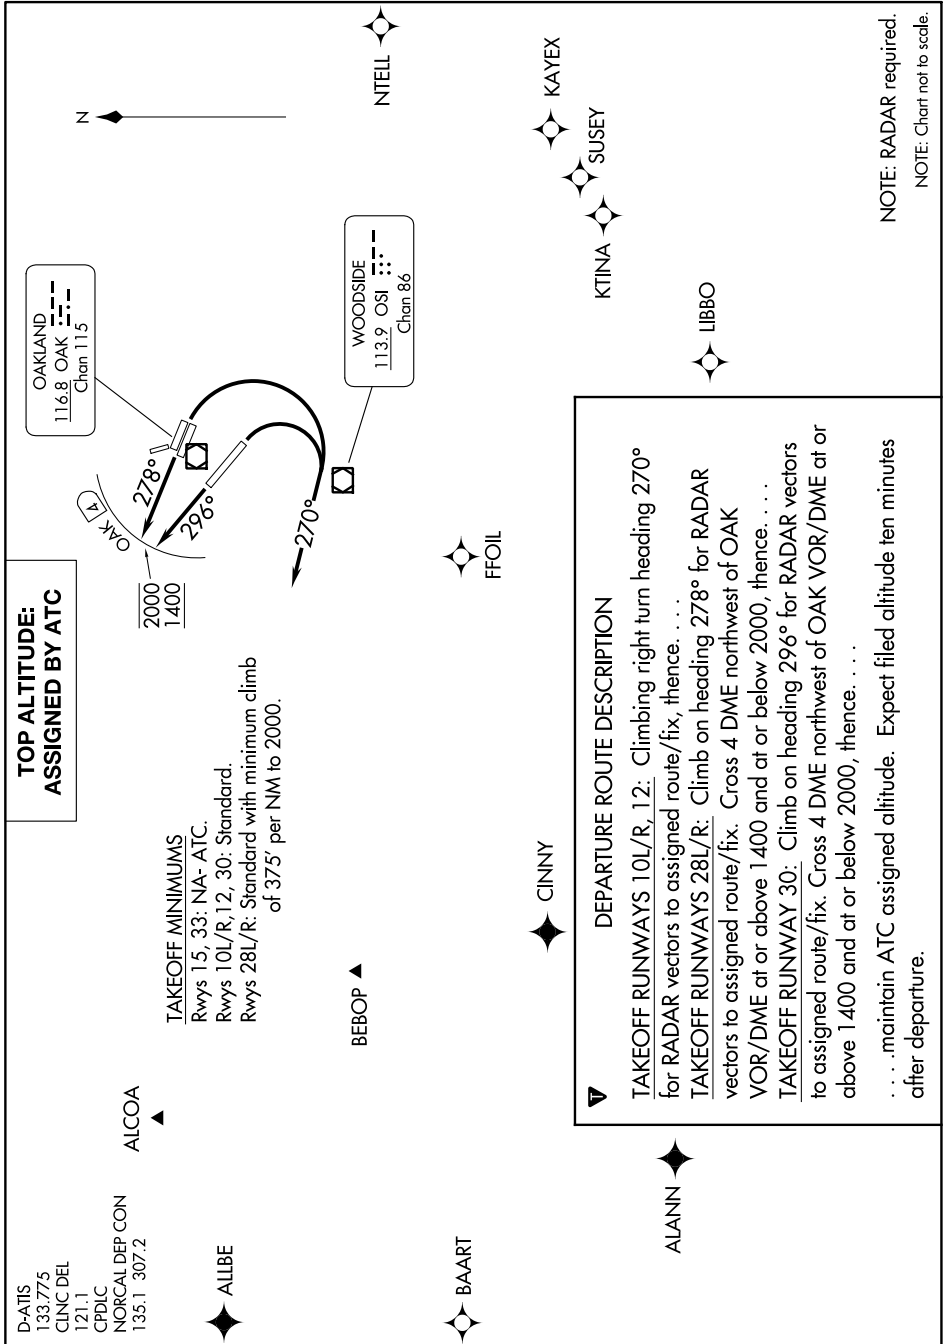

QUAKE TWO DEPARTURE

SW-2, 31 OCT 2024 to 28 NOV 2024

QUAKE TWO DEPARTURE

NOTE: RADAR required.
NOTE: Chart not to scale.

SW-2, 31 OCT 2024 to 28 NOV 2024