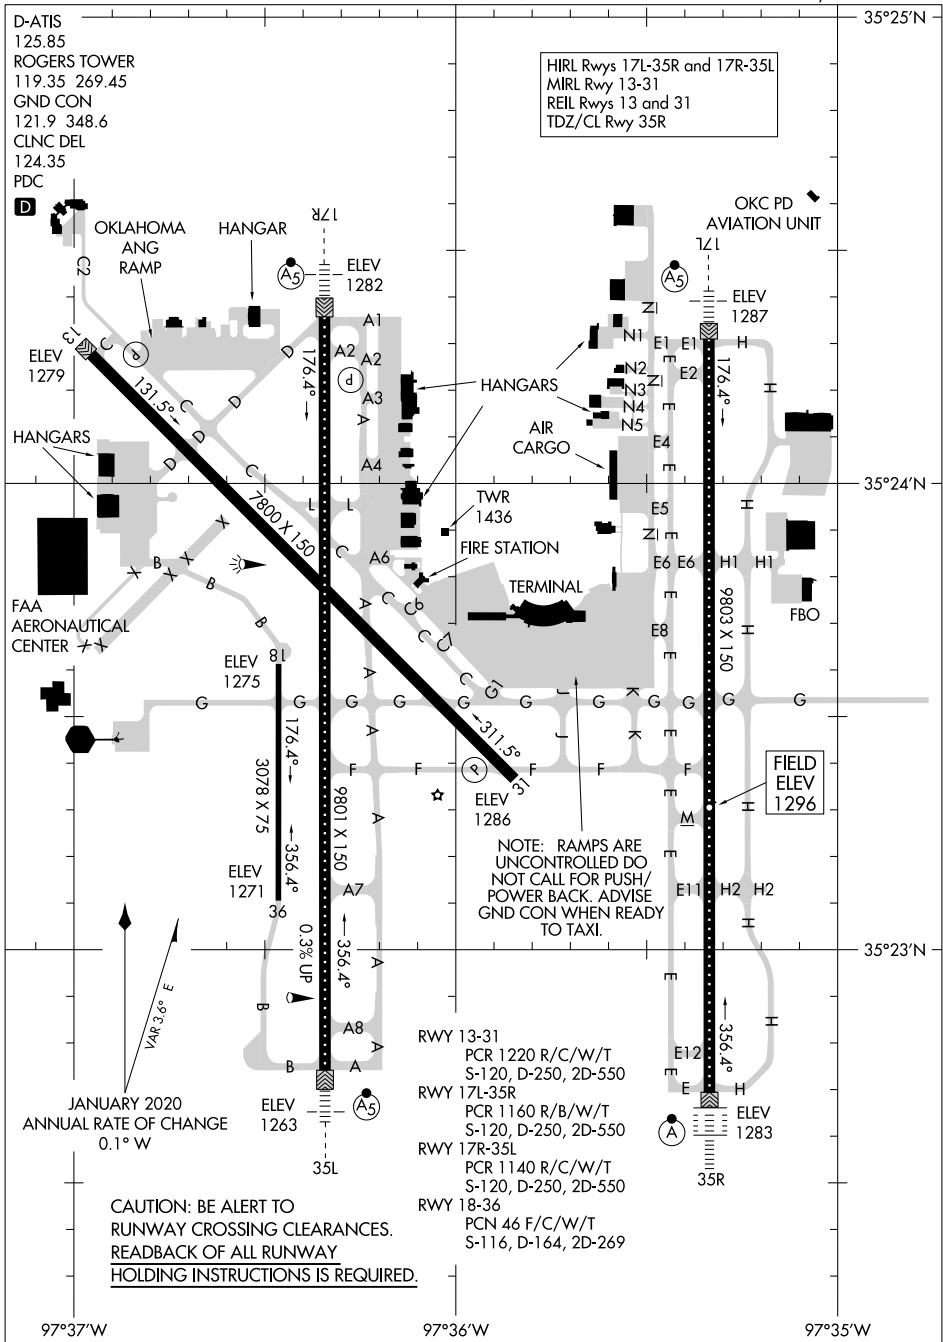

AIRPORT DIAGRAM

AL-301 (FAA)

OKC WILL ROGERS INTL (OKC)
OKLAHOMA CITY, OKLAHOMA

SC-1, 31 OCT 2024 to 28 NOV 2024

SC-1, 31 OCT 2024 to 28 NOV 2024

AIRPORT DIAGRAM

OKLAHOMA CITY, OKLAHOMA
OKC WILL ROGERS INTL (OKC)