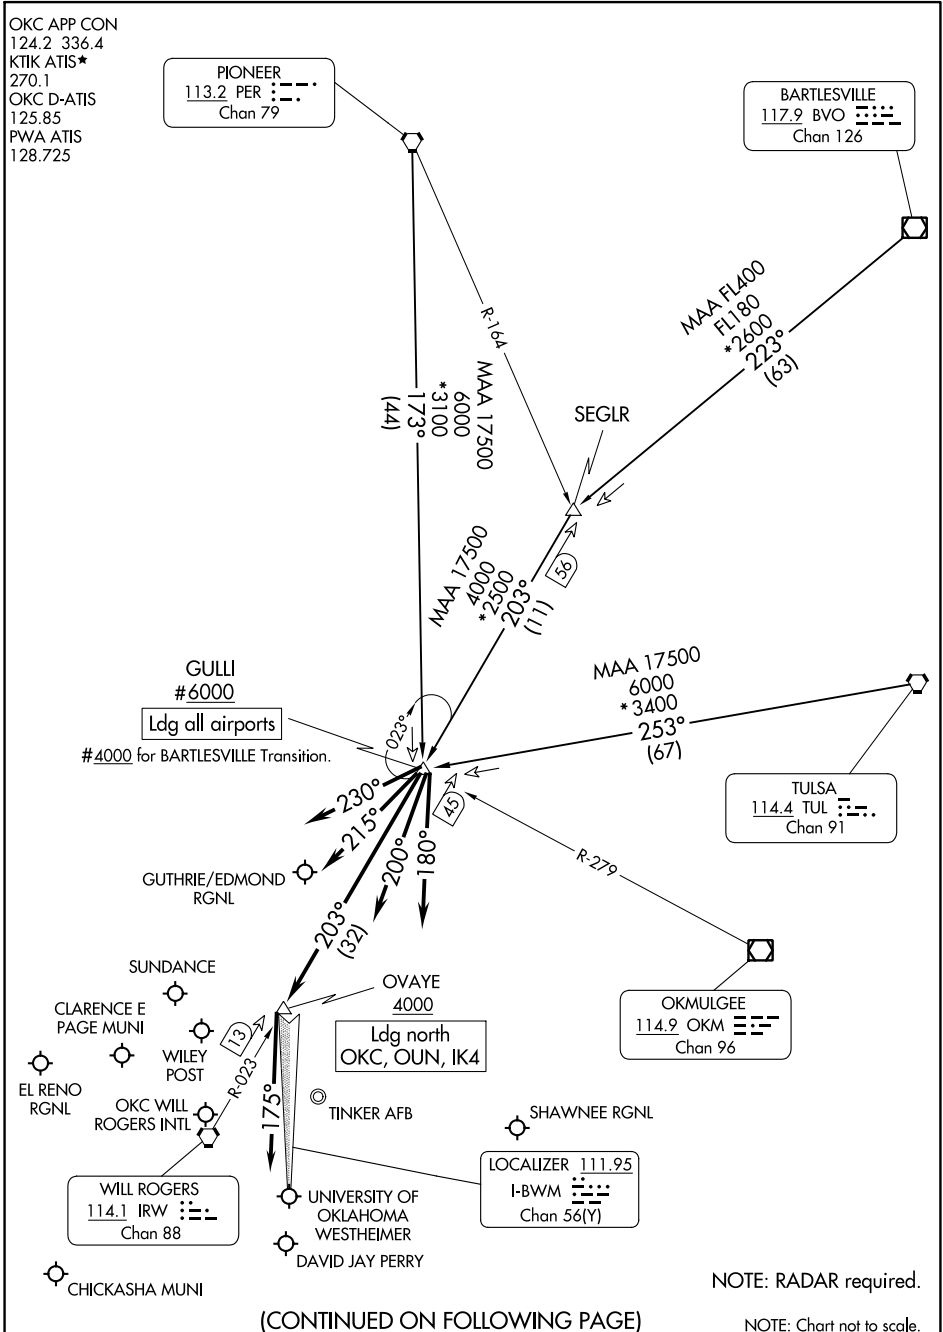

GULLI THREE ARRIVAL

OKLAHOMA CITY, OKLAHOMA

OKC APP CON
 124.2 336.4
 KTIK ATIS*
 270.1
 OKC D-ATIS
 125.85
 PWA ATIS
 128.725

PIONEER
 113.2 PER 
 Chan 79

BARTLESVILLE
 117.9 BVO 
 Chan 126

SC-1, 31 OCT 2024 to 28 NOV 2024

SC-1, 31 OCT 2024 to 28 NOV 2024

(CONTINUED ON FOLLOWING PAGE)

GULLI THREE ARRIVAL

(GULLI.GULLI3) 19MAY22

OKLAHOMA CITY, OKLAHOMA