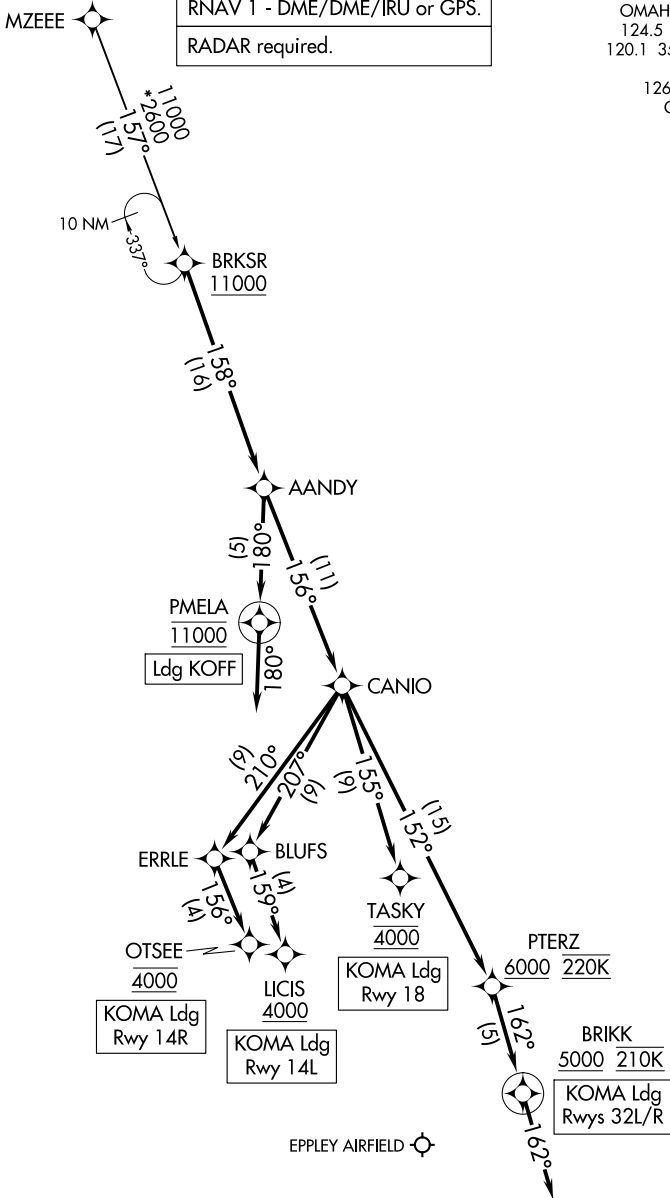

AANDY TWO ARRIVAL (RNAV)

AL-304 (FAA)

OMAHA, NEBRASKA

RNAV 1 - DME/DME/IRU or GPS.
RADAR required.

OMAHA APP CON
 124.5 263.0 EAST
 120.1 354.05 WEST
 KOFF ATIS
 126.025 273.5
 OMA D-ATIS
 120.4

NC-2, 31 OCT 2024 to 28 NOV 2024

NC-2, 31 OCT 2024 to 28 NOV 2024

(NARRATIVE ON FOLLOWING PAGE)

© OFFUTT AFB

NOTE: Chart not to scale.

AANDY TWO ARRIVAL (RNAV)

OMAHA, NEBRASKA