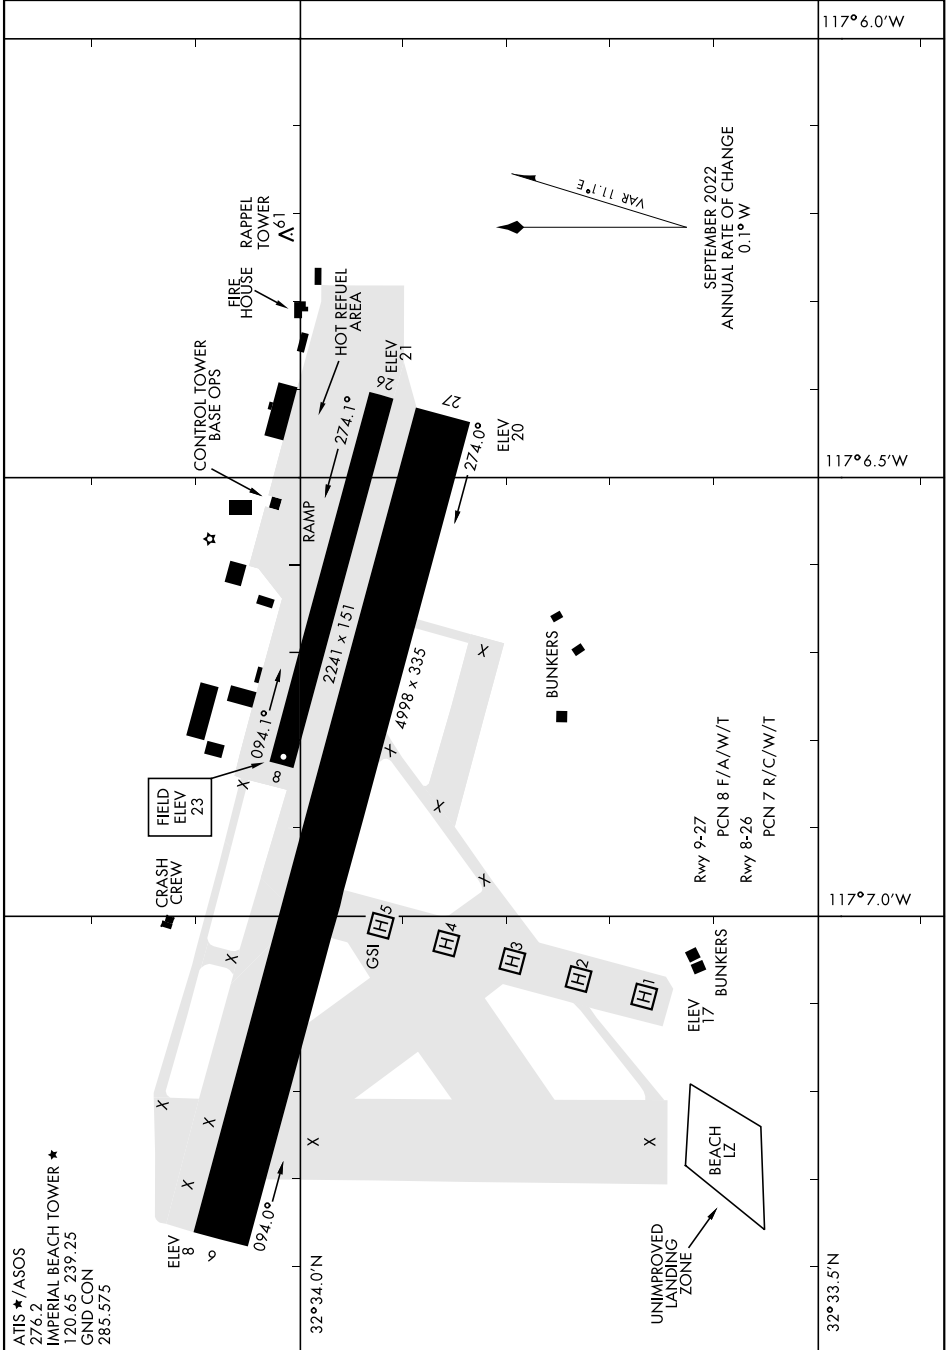

# AIRPORT DIAGRAM

AL-307 [USN]

IMPERIAL BEACH NOLF (REAM FIELD) (KNRS)

IMPERIAL BEACH, CALIFORNIA

SW-3, 31 OCT 2024 to 28 NOV 2024

117°6.0'W

117°6.5'W

117°7.0'W

32°33.5'N

SW-3, 31 OCT 2024 to 28 NOV 2024

# AIRPORT DIAGRAM

IMPERIAL BEACH, CALIFORNIA

IMPERIAL BEACH NOLF (REAM FIELD) (KNRS)