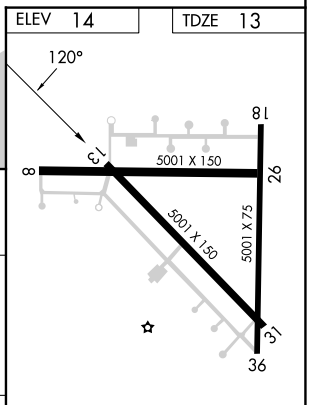

VORTAC PSX 117.3 Chan 120	APP CRS 120°	Rwy ldg TDZE 13 Apt Elev 14	5001
---	------------------------	---	-------------

VOR RWY 13

PALACIOS MUNI (PSX)

⚠ When local altimeter setting not received, use Port Lavaca altimeter setting: increase all MDA's 60 feet and S-13 Cat C/D and Circling Cat C/D visibility ¼ SM. Rwy 13 helicopter visibility reduction below ¾ SM NA. Circling Rwy 8, 18, 26, 31, 36 NA at night.

⚠ MISSED APPROACH: Climbing right turn to 2000 direct PSX VORTAC and hold.

ASOS 118.025	HOUSTON CENTER 135.05 353.6	UNICOM 122.8 (CTAF) 0
------------------------	---------------------------------------	---------------------------------

CATEGORY	A	B	C	D
S-13	380-1	367 (400-1)		380-1¼ 367 (400-1¼)
CIRCLING	460-1 446 (500-1)	480-1 466 (500-1)	560-1½ 546 (600-1½)	700-2¼ 686 (700-2¼)

REIL Rwys 13 and 31 MIRL Rwy 13-31 0	FAF to MAP 3.3 NM				
Knots	60	90	120	150	180
Min:Sec	3:18	2:12	1:39	1:19	1:06