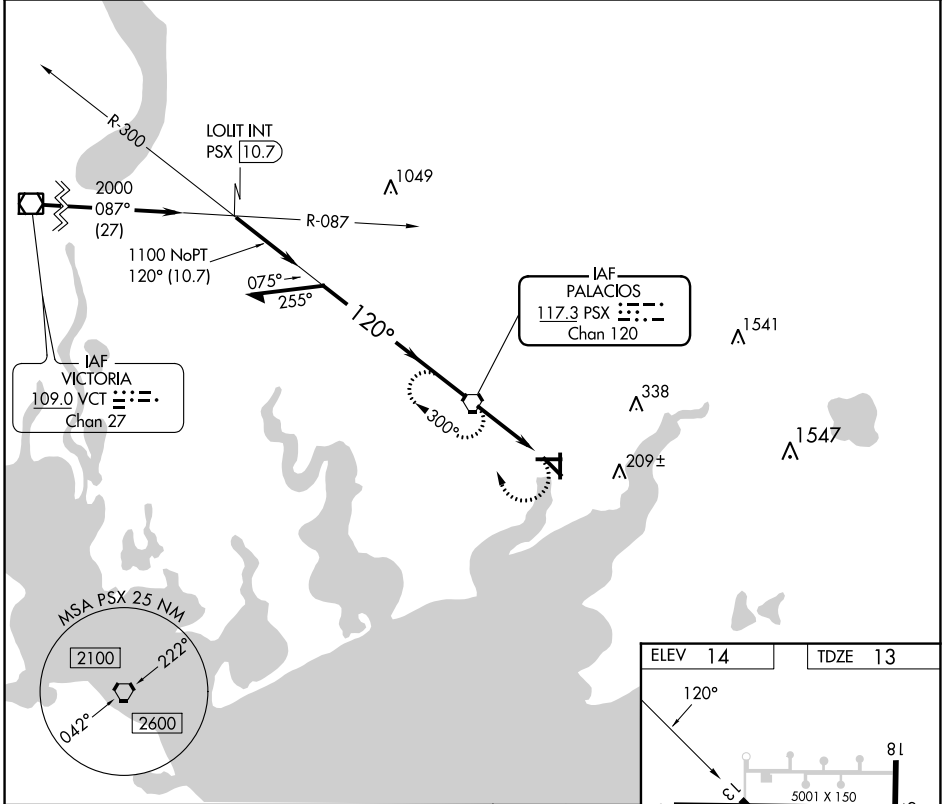

VORTAC PSX 117.3 Chan 120	APP CRS 120°	Rwy ldg TDZE 13 Apt Elev 14	5001
---	------------------------	---	-------------

VOR RWY 13

PALACIOS MUNI (PSX)

⚠ When local altimeter setting not received, use Port Lavaca altimeter setting: increase all MDA's 60 feet and S-13 Cat C/D and Circling Cat C/D visibility ¼ SM. Rwy 13 helicopter visibility reduction below ¾ SM NA. Circling Rwy 8, 18, 26, 31, 36 NA at night.

⚠ MISSED APPROACH: Climbing right turn to 2000 direct PSX VORTAC and hold.

ASOS 118.025	HOUSTON CENTER 135.05 353.6	UNICOM 122.8 (CTAF) 0
------------------------	---------------------------------------	---------------------------------

CATEGORY	A	B	C	D
S-13	380-1	367 (400-1)		380-1¼ 367 (400-1¼)
CIRCLING	460-1 446 (500-1)	480-1 466 (500-1)	560-1½ 546 (600-1½)	700-2¼ 686 (700-2¼)

REIL Rwys 13 and 31 MIRL Rwy 13-31 0	FAF to MAP 3.3 NM				
Knots	60	90	120	150	180
Min:Sec	3:18	2:12	1:39	1:19	1:06

SC-5, 31 OCT 2024 to 28 NOV 2024

SC-5, 31 OCT 2024 to 28 NOV 2024