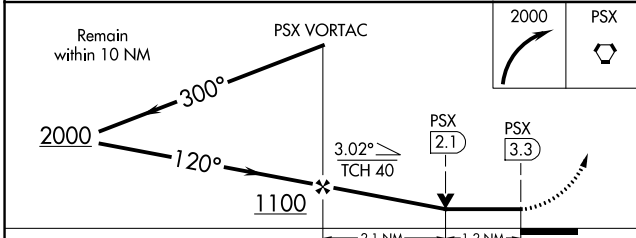

VORTAC PSX 117.3 Chan 120	APP CRS 120°	Rwy ldg TDZE 13 Apt Elev 14	5001
---	------------------------	---	-------------

VOR RWY 13

PALACIOS MUNI (PSX)

⚠ When local altimeter setting not received, use Port Lavaca altimeter setting: increase all MDA's 60 feet and S-13 Cat C/D and Circling Cat C/D visibility ¼ SM. Rwy 13 helicopter visibility reduction below ¾ SM NA. Circling Rwy 8, 18, 26, 31, 36 NA at night.

⚠ MISSED APPROACH: Climbing right turn to 2000 direct PSX VORTAC and hold.

ASOS 118.025	HOUSTON CENTER 135.05 353.6	UNICOM 122.8 (CTAF) 0
------------------------	---------------------------------------	---------------------------------