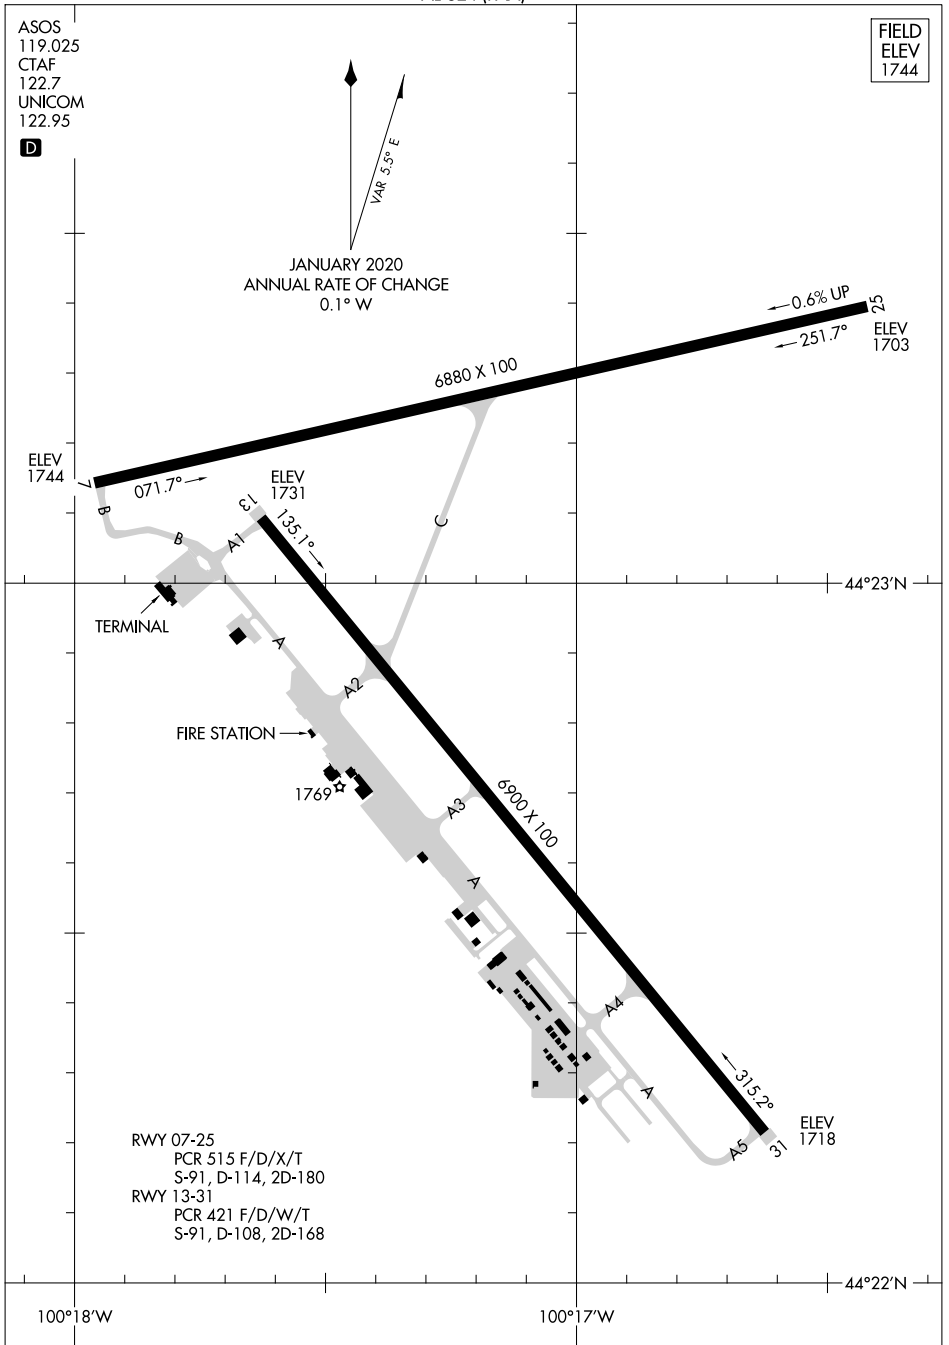

24305

# AIRPORT DIAGRAM

AL-324 (FAA)

PIERRE RGNL (PIR)  
PIERRE, SOUTH DAKOTA

ASOS  
119.025  
CTAF  
122.7  
UNICOM  
122.95

**D**

FIELD  
ELEV  
1744

↑  
↑  
VAR 5.5° E  
JANUARY 2020  
ANNUAL RATE OF CHANGE  
0.1° W

NC-1, 31 OCT 2024 to 28 NOV 2024

NC-1, 31 OCT 2024 to 28 NOV 2024

RWY 07-25  
PCR 515 F/D/X/T  
S-91, D-114, 2D-180

RWY 13-31  
PCR 421 F/D/W/T  
S-91, D-108, 2D-168

# AIRPORT DIAGRAM

24305

PIERRE, SOUTH DAKOTA  
PIERRE RGNL (PIR)