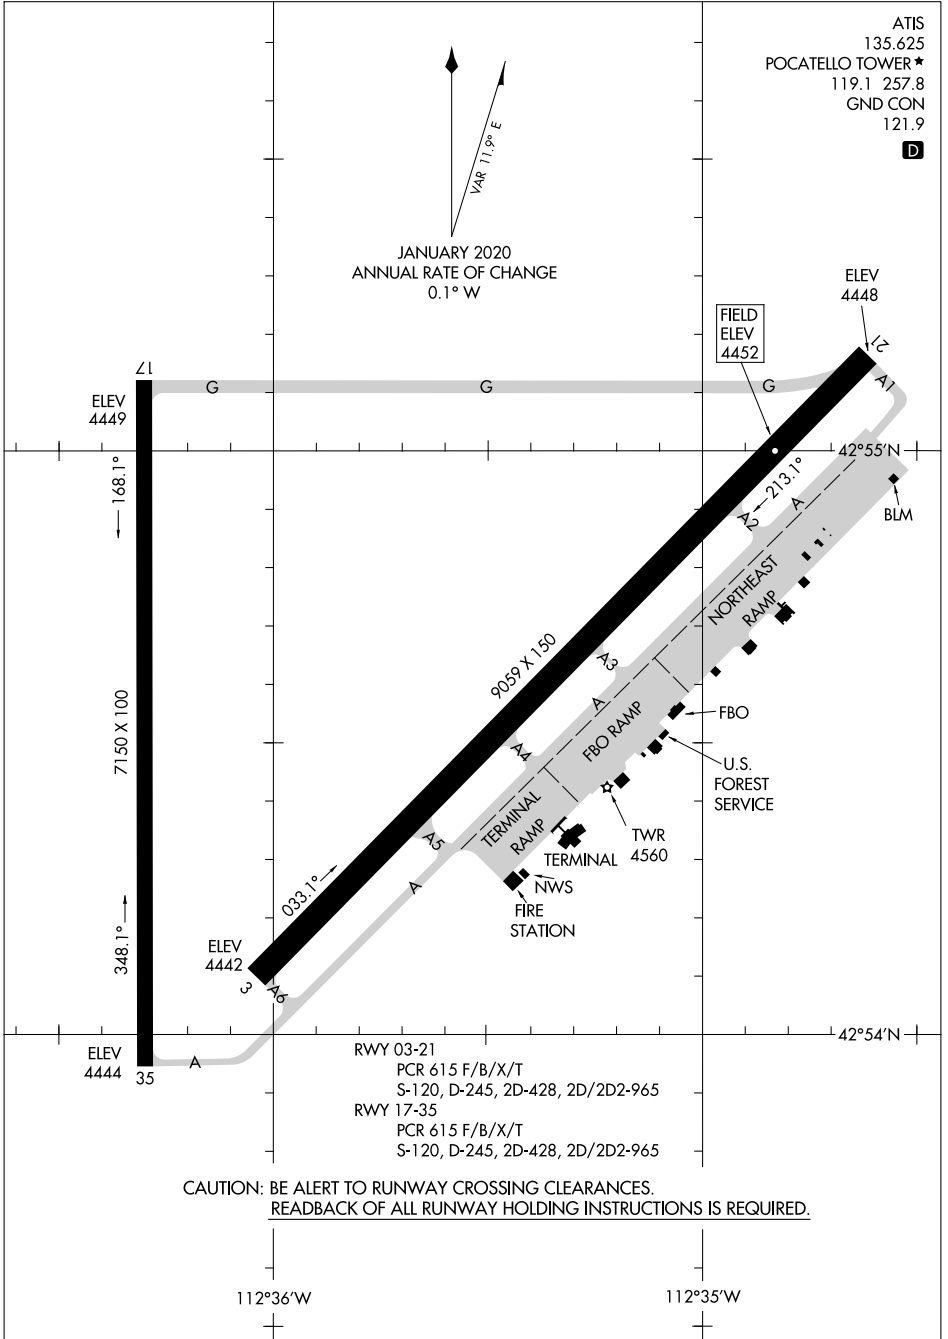

AIRPORT DIAGRAM

POCATELLO RGNL (PIH)
POCATELLO, IDAHO

AL-327 (FAA)

ATIS 135.625
POCATELLO TOWER ★ 119.1 257.8
GND CON 121.9

D

JANUARY 2020
ANNUAL RATE OF CHANGE
0.1° W

NW-1, 31 OCT 2024 to 28 NOV 2024

NW-1, 31 OCT 2024 to 28 NOV 2024

CAUTION: BE ALERT TO RUNWAY CROSSING CLEARANCES.
READEBACK OF ALL RUNWAY HOLDING INSTRUCTIONS IS REQUIRED.

AIRPORT DIAGRAM

POCATELLO, IDAHO
POCATELLO RGNL (PIH)