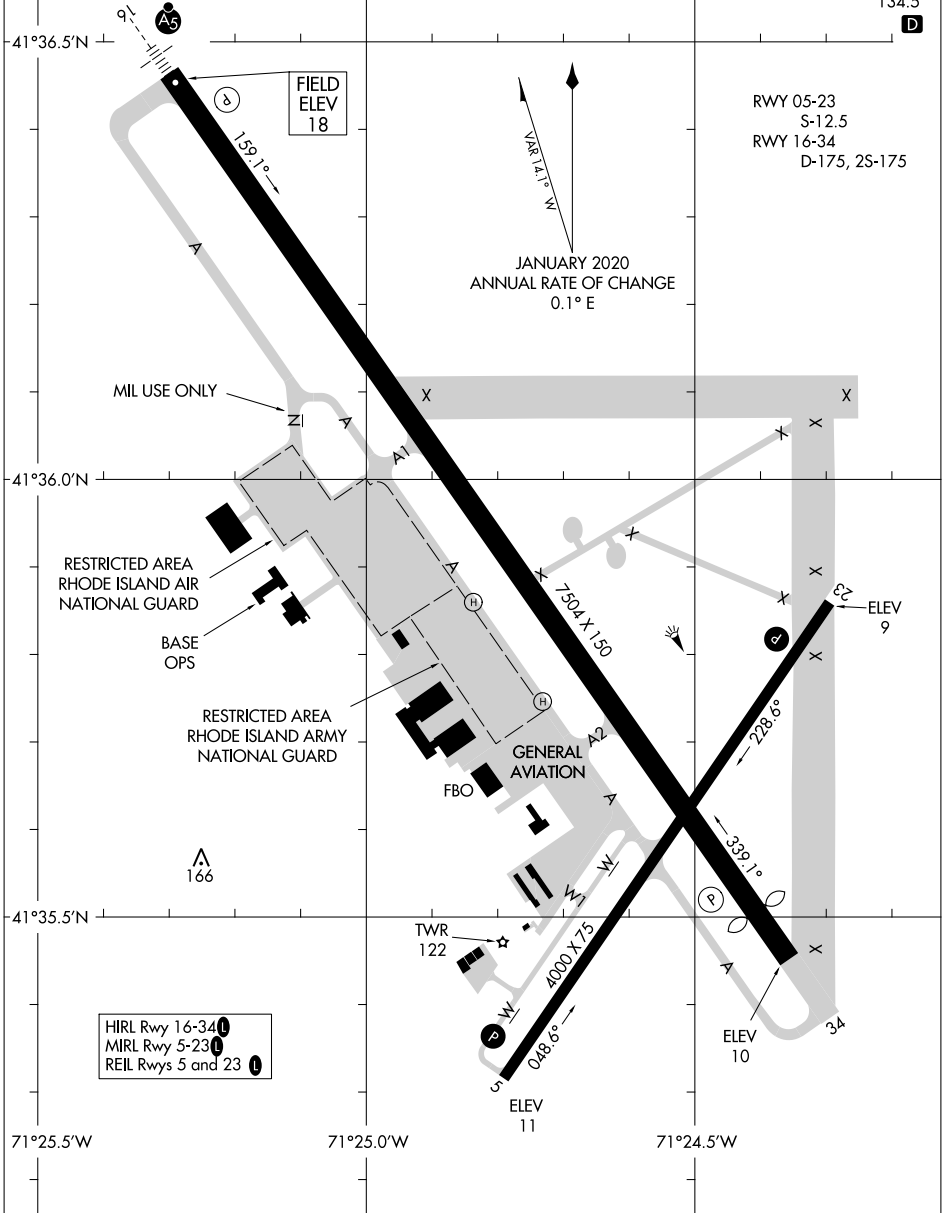

# AIRPORT DIAGRAM

AL-338 (FAA)

QUONSET STATE (OQU)  
NORTH KINGSTOWN, RHODE ISLAND

CAUTION: BE ALERT TO RUNWAY CROSSING CLEARANCES.  
READBACK OF ALL RUNWAY HOLDING INSTRUCTIONS IS REQUIRED.

ATIS\* 118.6  
QUONSET TOWER\* 126.35 (CTAF) 252.9  
GND CON 134.5  
CLNC DEL 134.5  
D

RWY 05-23  
S-12.5  
RWY 16-34  
D-175, 2S-175

JANUARY 2020  
ANNUAL RATE OF CHANGE  
0.1° E

NE-1, 31 OCT 2024 to 28 NOV 2024

NE-1, 31 OCT 2024 to 28 NOV 2024

HIRL Rwy 16-34  
MIRL Rwy 5-23  
REIL Rwys 5 and 23