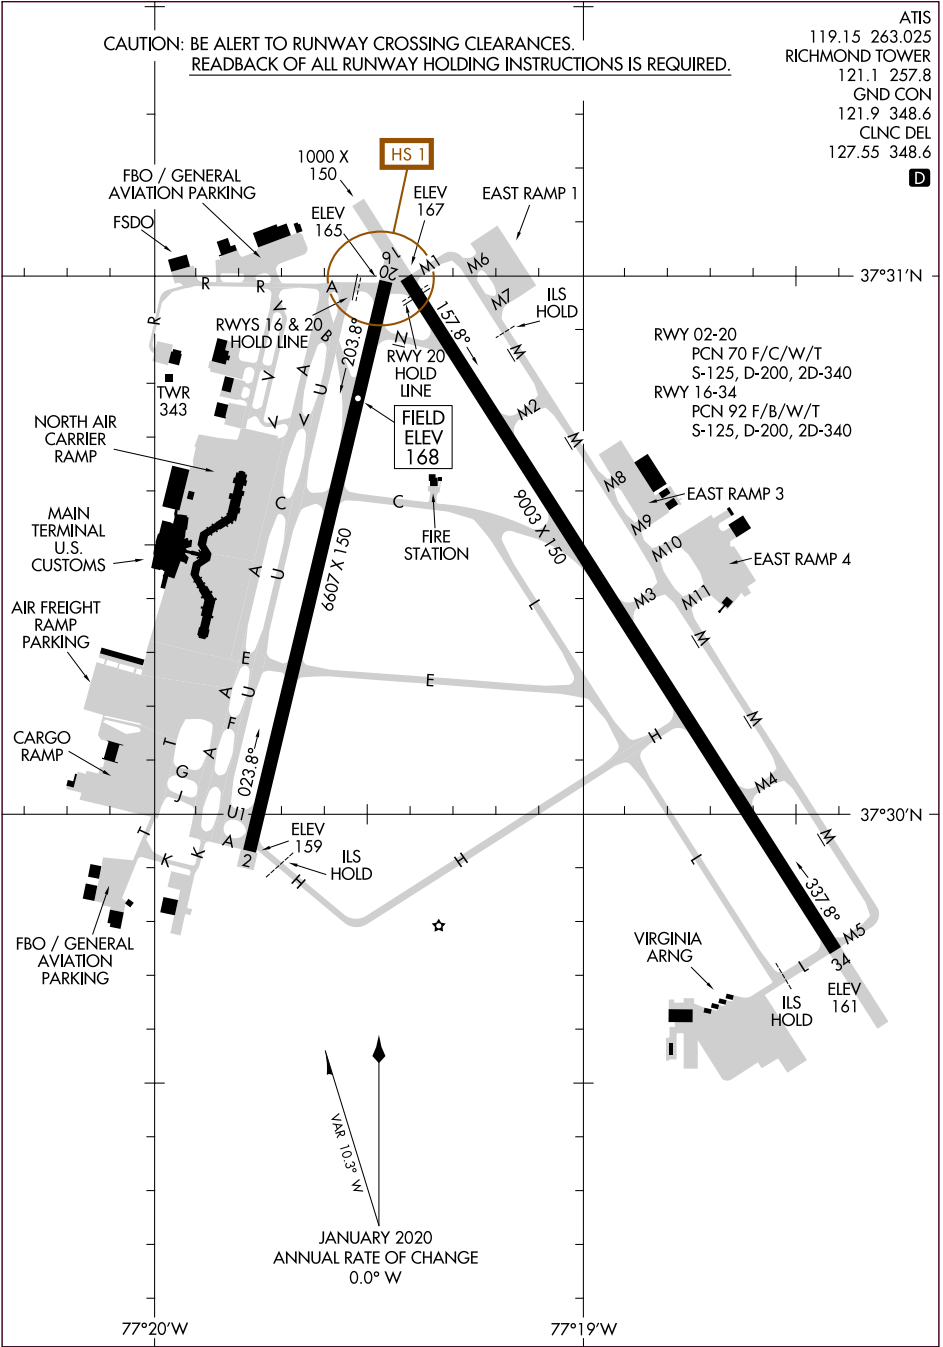

23222
AIRPORT DIAGRAM

AL-347 (FAA)

RICHMOND INTL (RIC)
RICHMOND, VIRGINIA

**CAUTION: BE ALERT TO RUNWAY CROSSING CLEARANCES.
READBACK OF ALL RUNWAY HOLDING INSTRUCTIONS IS REQUIRED.**

ATIS
119.15 263.025
RICHMOND TOWER
121.1 257.8
GND CON
121.9 348.6
CLNC DEL
127.55 348.6

NE-3, 31 OCT 2024 to 28 NOV 2024

NE-3, 31 OCT 2024 to 28 NOV 2024

AIRPORT DIAGRAM
23222

RICHMOND, VIRGINIA
RICHMOND INTL (RIC)