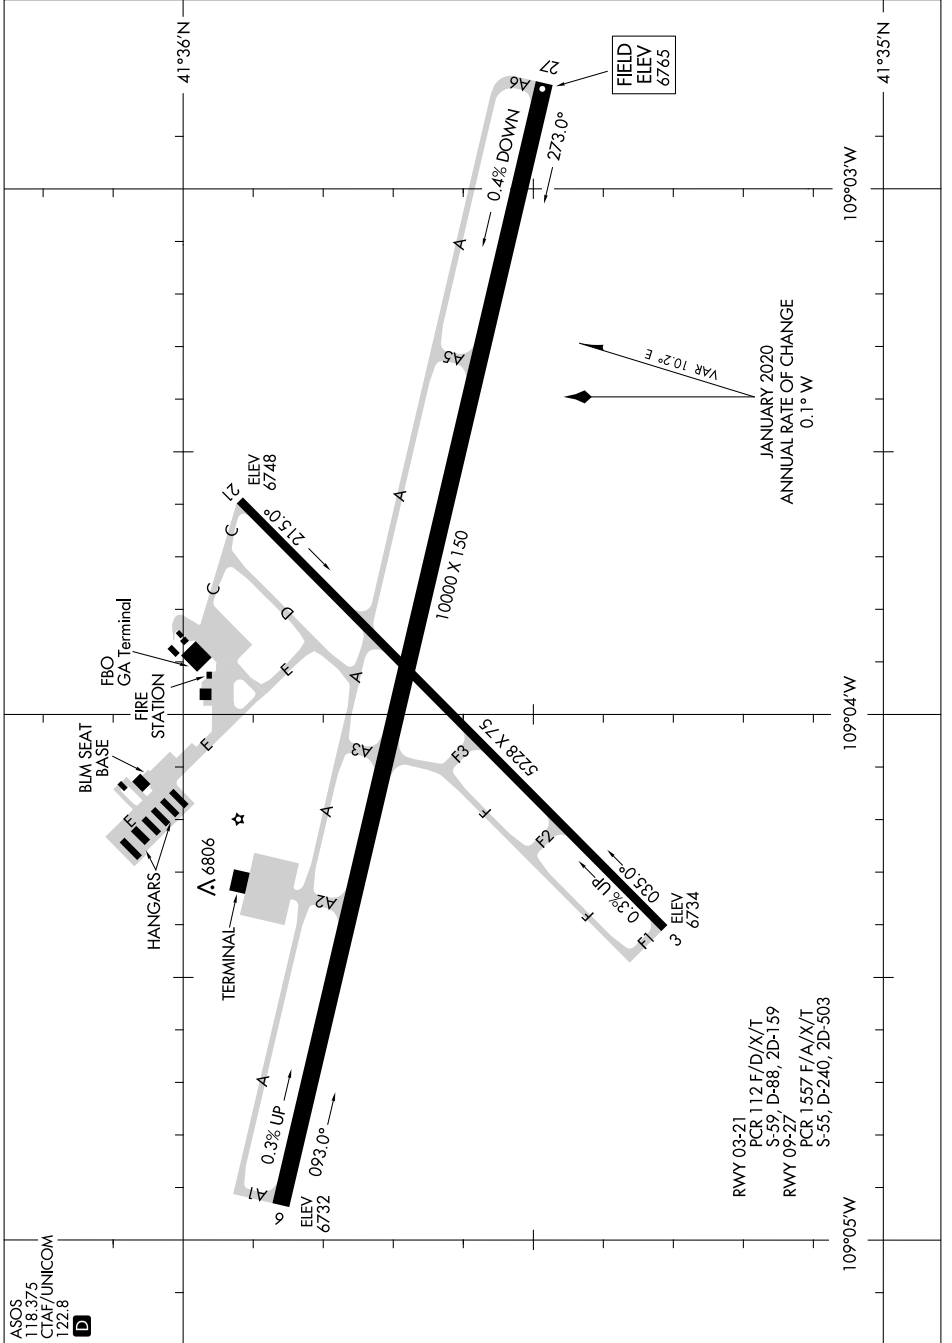

AIRPORT DIAGRAM

AL-353 (FAA)

SOUTHWEST WYOMING RGNL (R.K.S)
ROCK SPRINGS, WYOMING

NW-1, 31 OCT 2024 to 28 NOV 2024

NW-1, 31 OCT 2024 to 28 NOV 2024

ASOS
118.375
CTAF/UNICOM
122.8
D

RWY 03-21
PCR 112 F/D/X/T
S-59, D-88, 2D-159
RWY 09-27
PCR 1557 F/A/X/T
S-55, D-240, 2D-503