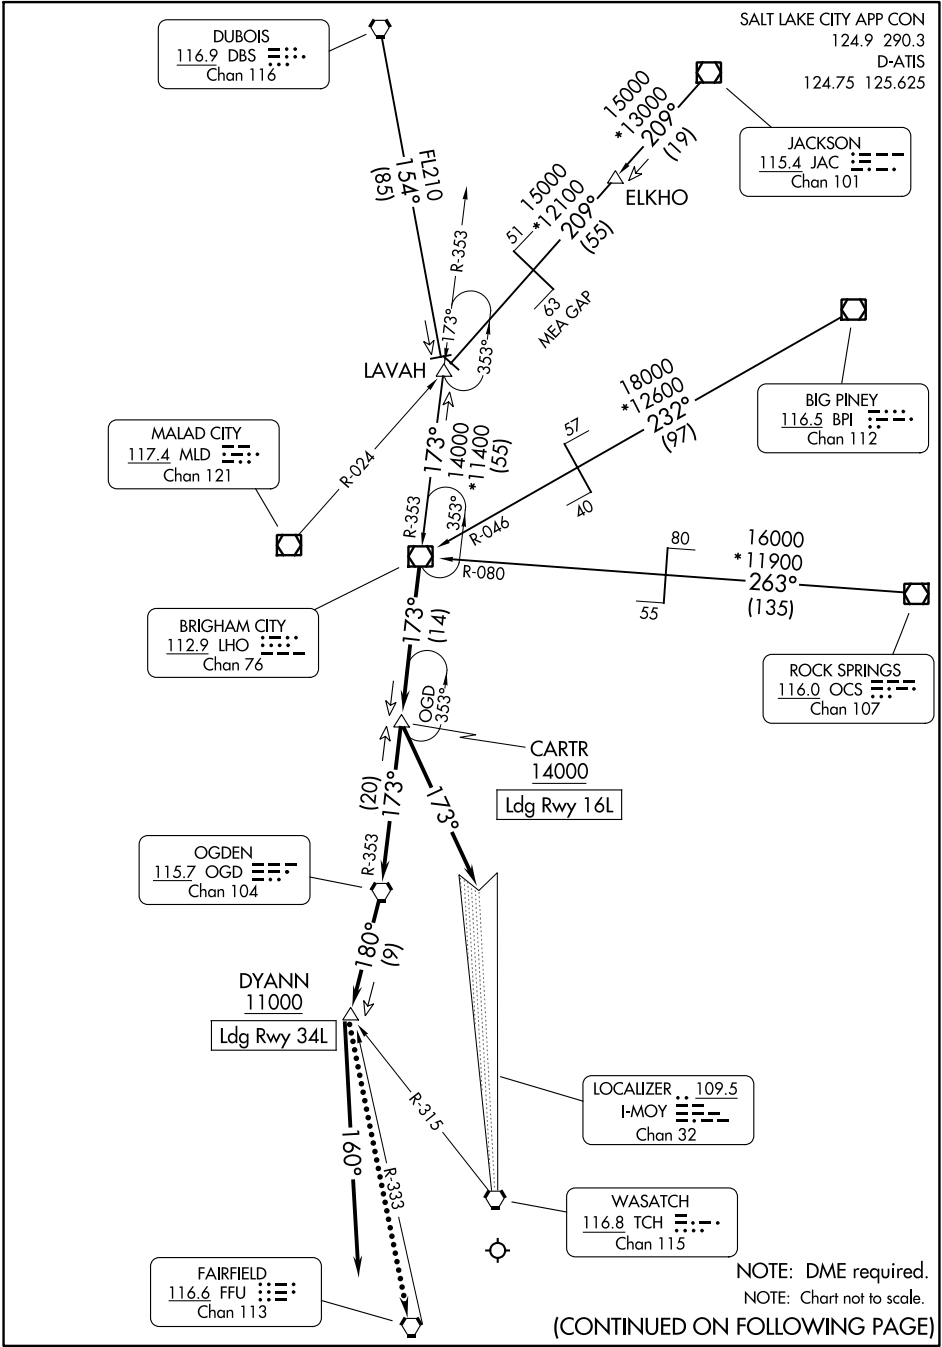

# BRIGHAM CITY FIVE ARRIVAL

AL-365 (FAA)

SALT LAKE CITY INTL (SLC)  
SALT LAKE CITY, UTAH

SW-4, 31 OCT 2024 to 28 NOV 2024

SW-4, 31 OCT 2024 to 28 NOV 2024

NOTE: DME required.

NOTE: Chart not to scale.

(CONTINUED ON FOLLOWING PAGE)

# BRIGHAM CITY FIVE ARRIVAL

SALT LAKE CITY, UTAH  
SALT LAKE CITY INTL (SLC)