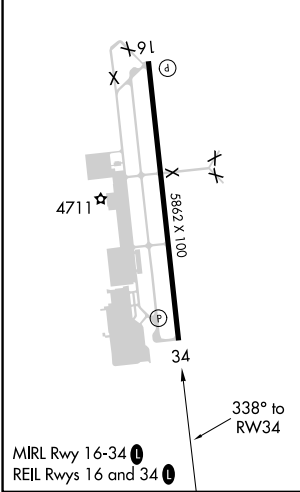

WAAS CH 82740 W34A	APP CRS 338°	Rwy Idg TDZE Apt Elev	5862 4606 4606
--	------------------------	-----------------------------	---

RNAV (GPS) RWY 34

SOUTH VALLEY RGNL (U42)

Baro-VNAV NA. DME/DME RNP-0.3 NA.
MISSED APPROACH: Climb to 9000 direct DUYDE and on track 309° to KITBE and on track 268° to STACO and hold.

CATEGORY	A	B	C	D
LPV DA		4881-7/8	275 (300-7/8)	
LNAV/VNAV DA		5022-1½	416 (500-1½)	
LNAV MDA	5040-1	434 (500-1)	5040-1¼	434 (500-1¼)
CIRCLING	5160-1 554 (600-1)	5360-1 754 (800-1)	5780-3 1174 (1200-3)	6040-3 1434 (1500-3)