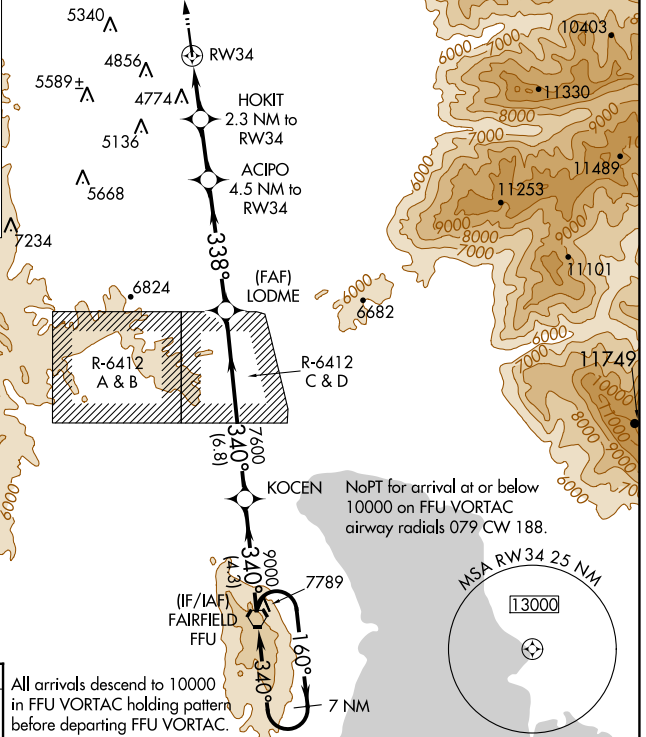

WAAS CH 82740 W34A	APP CRS 338°	Rwy Idg TDZE Apt Elev	5862 4606 4606
--	------------------------	-----------------------------	---

RNAV (GPS) RWY 34

SOUTH VALLEY RGNL (U42)

Baro-VNAV NA. DME/DME RNP-0.3 NA.
MISSED APPROACH: Climb to 9000 direct DUYDE and on track 309° to KITBE and on track 268° to STACO and hold.

AWOS-3 134.425	SALT LAKE CITY APP CON 120.9 322.3	CLNC DEL 127.0	UNICOM 122.7 (CTAF) 0
---------------------------------	---	---------------------------------	--

ELEV 4606	TDZE 4606
-----------	-----------

CATEGORY	A	B	C	D
LPV DA		4881-7/8	275 (300-7/8)	
LNAV/VNAV DA		5022-1½	416 (500-1½)	
LNAV MDA	5040-1	434 (500-1)	5040-1¼	434 (500-1¼)
CIRCLING	5160-1 554 (600-1)	5360-1 754 (800-1)	5780-3 1174 (1200-3)	6040-3 1434 (1500-3)

SW-4, 31 OCT 2024 to 28 NOV 2024

SW-4, 31 OCT 2024 to 28 NOV 2024