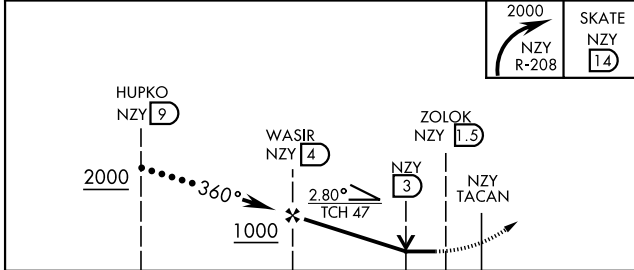

EMERG SAFE ALT 100 NM 13,600

CATEGORY	C	D	E
S-36 *	760-1 7/8 741 (800-1 7/8)		
CIRCLING	NOT AUTHORIZED