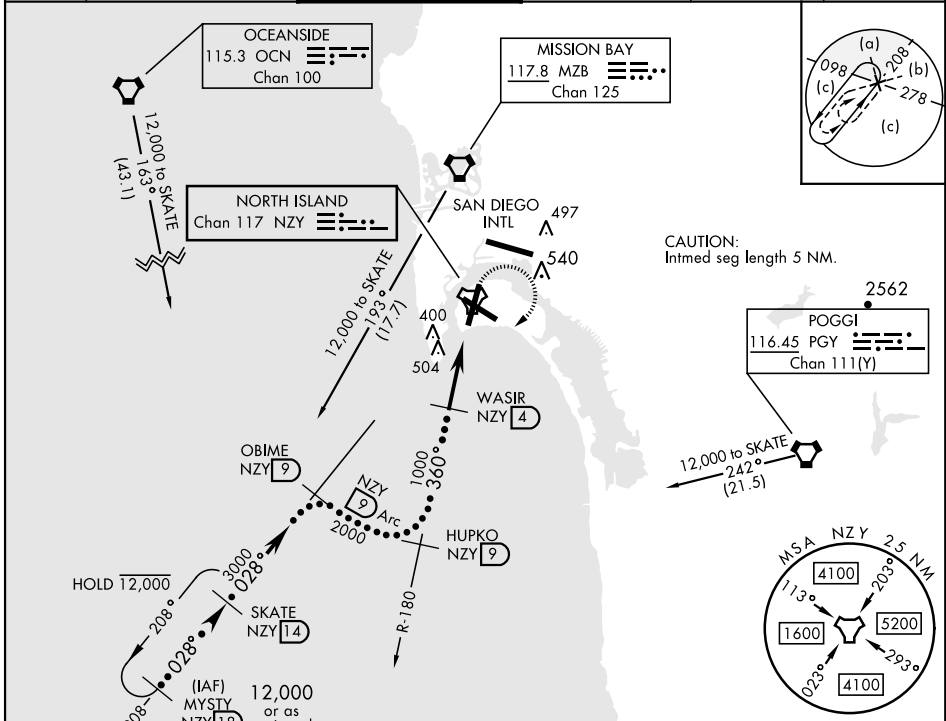

HI-TACAN Z RWY 36

NORTH ISLAND NAS (HALSEY FIELD) (KNZY)

TACAN NZY Chan 117	APCH CRS 360°	Rwy Idg TDZE Arpt Elev 8000 19 26
------------------------------	-------------------------	---

[USN]

▼ * When ALS inop, increase vis to 2 miles.

MISSED APPROACH: Climbing right turn to 2000 intercept the NZY TACAN R-208 to SKATE and hold.

ATIS ★ 317.8	SOCAL APP CON 125.15 317.55	TOWER ★ 135.1 336.4	GND CON 118.0 360.675	CLNC DEL 128.4 288.25	PAR/ASR
------------------------	---------------------------------------	-------------------------------	---------------------------------	---------------------------------	---------

EMERG SAFE ALT 100 NM 13,600

CATEGORY	C	D	E
S-36 *	760-1 7/8 741 (800-1 7/8)		
CIRCLING	NOT AUTHORIZED		

SW-3, 31 OCT 2024 to 28 NOV 2024

SW-3, 31 OCT 2024 to 28 NOV 2024

HI-TACAN Z RWY 36