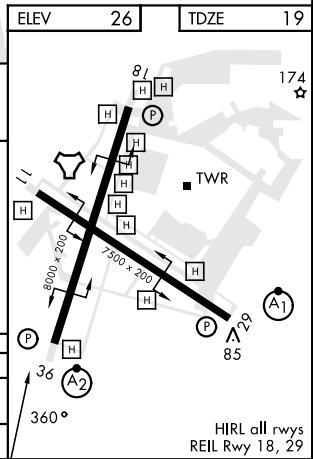

HI-TACAN Z RWY 36

NORTH ISLAND NAS (HALSEY FIELD) (KNZY)

TACAN NZY Chan 117	APCH CRS 360°	Rwy Idg TDZE Arpt Elev 8000 19 26
------------------------------	-------------------------	---

[USN]

▼ * When ALS inop, increase vis to 2 miles.

MISSED APPROACH: Climbing right turn to 2000 intercept the NZY TACAN R-208 to SKATE and hold.

ATIS ★ 317.8	SOCAL APP CON 125.15 317.55	TOWER ★ 135.1 336.4	GND CON 118.0 360.675	CLNC DEL 128.4 288.25	PAR/ASR
------------------------	---------------------------------------	-------------------------------	---------------------------------	---------------------------------	---------

EMERG SAFE ALT 100 NM 13,600

CATEGORY	C	D	E
S-36 *	760-1 7/8 741 (800-1 7/8)		
CIRCLING	NOT AUTHORIZED		

SW-3, 31 OCT 2024 to 28 NOV 2024

SW-3, 31 OCT 2024 to 28 NOV 2024

HI-TACAN Z RWY 36