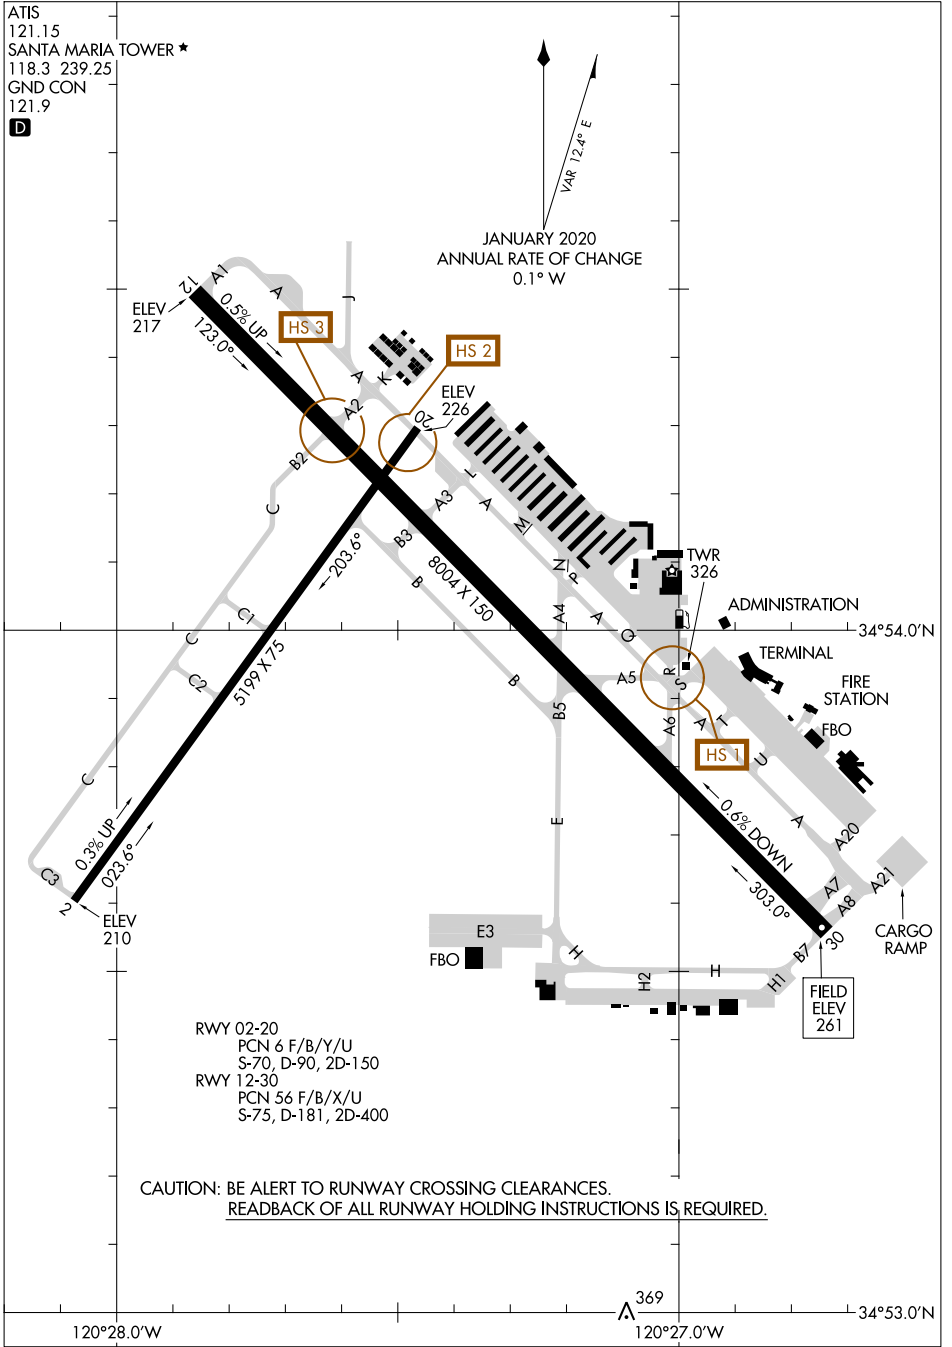

24137

# AIRPORT DIAGRAM

SANTA MARIA PUB/CAPT G ALLAN HANCOCK FLD (SMX)

AL-379 (FAA)

SANTA MARIA, CALIFORNIA

SW-3, 31 OCT 2024 to 28 NOV 2024

SW-3, 31 OCT 2024 to 28 NOV 2024

# AIRPORT DIAGRAM

24137

SANTA MARIA PUB/CAPT G ALLAN HANCOCK FLD (SMX)

SANTA MARIA, CALIFORNIA