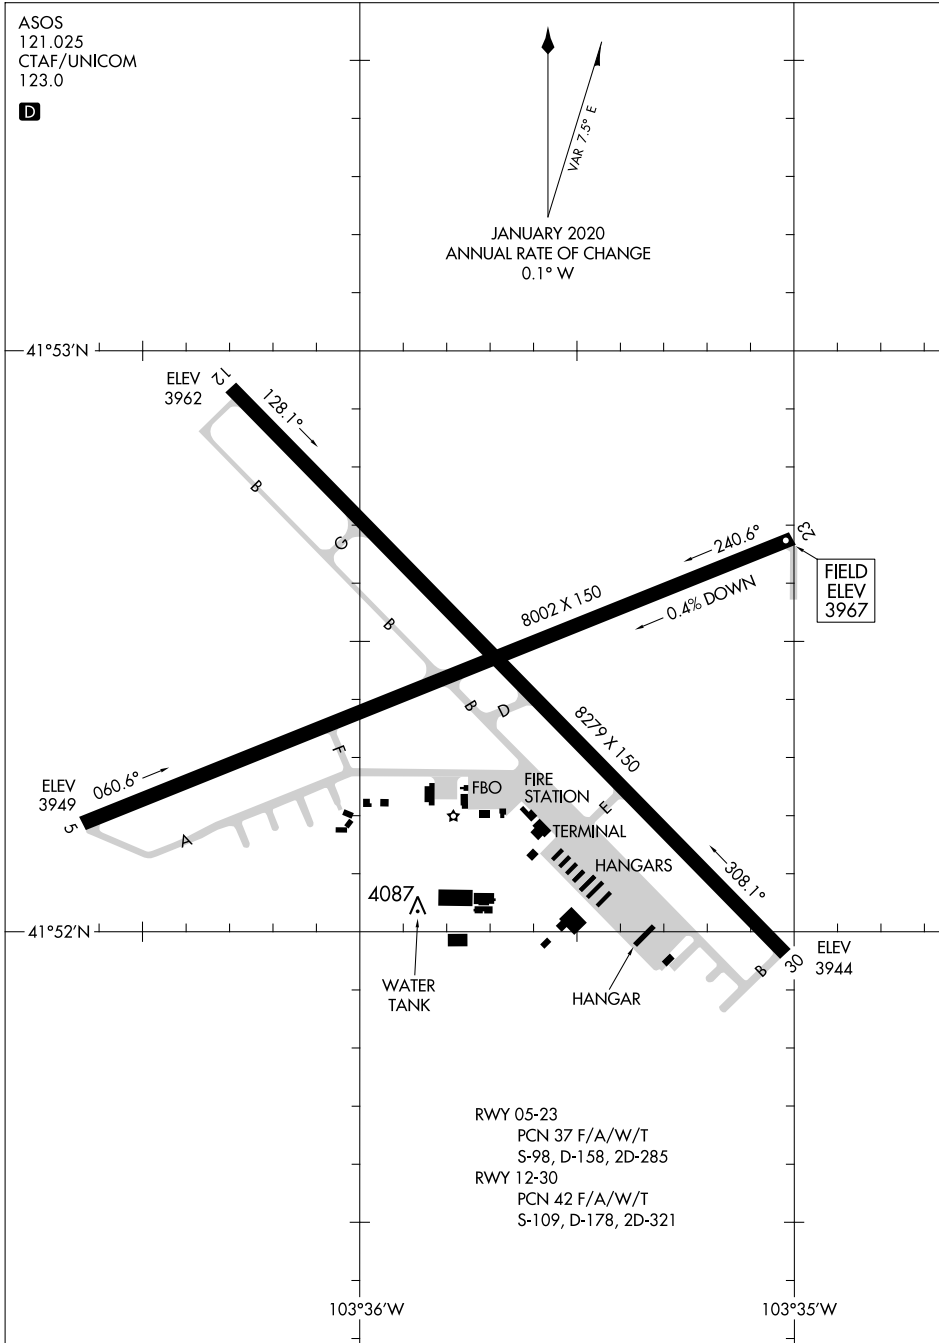

24249

AIRPORT DIAGRAM

SCOTTSBLUFF/WESTERN NEBRASKA RGNL/
WM B HEILIG FLD AL-383 (FAA)

(BFF)
SCOTTSBLUFF, NEBRASKA

ASOS
121.025
CTAF/UNICOM
123.0

NC-2, 31 OCT 2024 to 28 NOV 2024

NC-2, 31 OCT 2024 to 28 NOV 2024

RWY 05-23
PCN 37 F/A/W/T
S-98, D-158, 2D-285

RWY 12-30
PCN 42 F/A/W/T
S-109, D-178, 2D-321

AIRPORT DIAGRAM

24249

SCOTTSBLUFF/
WESTERN NEBRASKA RGNL/WM B HEILIG FLD (BFF)

SCOTTSBLUFF, NEBRASKA