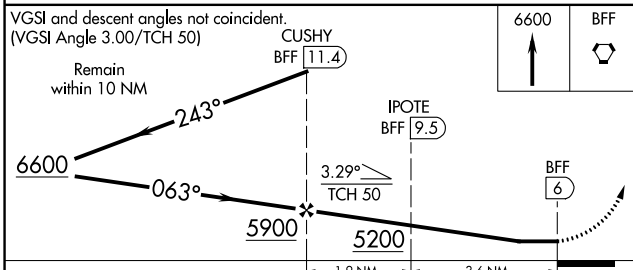

VORTAC BFF	APP CRS	Rwy Idg	8002
112.6	063°	TDZE	3952
Chan 73		Apt Elev	3967

VOR/DME RWY 5

SCOTTSLUFF/WESTERN NEBRASKA RGNL/WM B HEILIG FLD (BFF)

▼ ▲	When local altimeter setting not received, use Alliance altimeter setting: increase all MDAs 100 feet and visibility Cats C and D ½ SM.	MISSED APPROACH: Climb to 6600 direct BFF VORTAC and hold, continue climb-in-hold to 6600.
ASOS	DENVER CENTER	UNICOM
121.025	127.95 338.2	123.0 (CTAF) 0

NC-2, 31 OCT 2024 to 28 NOV 2024

NC-2, 31 OCT 2024 to 28 NOV 2024

ELEV 3967	D TDZE 3952
-----------	--------------------

CATEGORY	A	B	C	D
S-5	4480-1 528 (600-1)	4480-1½ 528 (600-1½)	4480-1¾ 528 (600-1¾)	4480-2 528 (600-2)
C CIRCLING	4500-1 533 (600-1)	4560-1½ 593 (600-1½)	4740-2½ 773 (800-2½)	