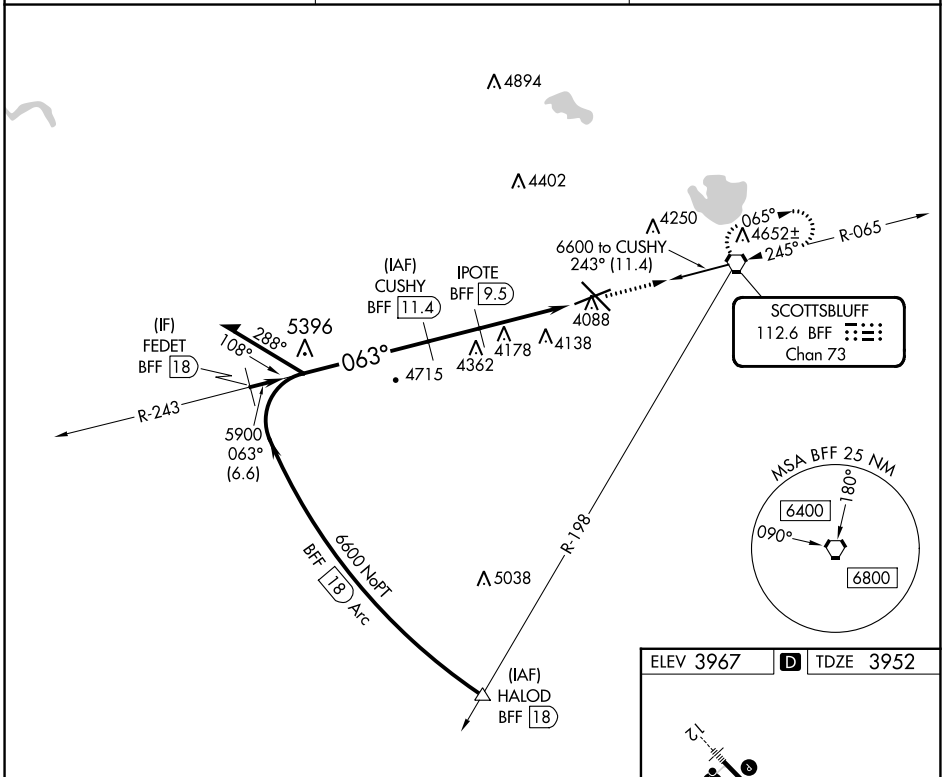

VORTAC BFF	APP CRS	Rwy Idg	8002
112.6	063°	TDZE	3952
Chan 73		Apt Elev	3967

VOR/DME RWY 5

SCOTTSLUFF/WESTERN NEBRASKA RGNL/WM B HEILIG FLD (BFF)

▼ ▲	When local altimeter setting not received, use Alliance altimeter setting: increase all MDAs 100 feet and visibility Cats C and D ½ SM.	MISSED APPROACH: Climb to 6600 direct BFF VORTAC and hold, continue climb-in-hold to 6600.
ASOS	DENVER CENTER	UNICOM
121.025	127.95 338.2	123.0 (CTAF) 0

NC-2, 31 OCT 2024 to 28 NOV 2024

NC-2, 31 OCT 2024 to 28 NOV 2024

ELEV 3967	D TDZE 3952
-----------	--------------------

CATEGORY	A	B	C	D
S-5	4480-1 528 (600-1)	4480-1½ 528 (600-1½)	4480-1¾ 528 (600-1¾)	4480-2 528 (600-2)
C CIRCLING	4500-1 533 (600-1)	4560-1½ 593 (600-1½)	4740-2½ 773 (800-2½)	

HIRL Rwy 12-30 0
MIRL Rwy 5-23 0