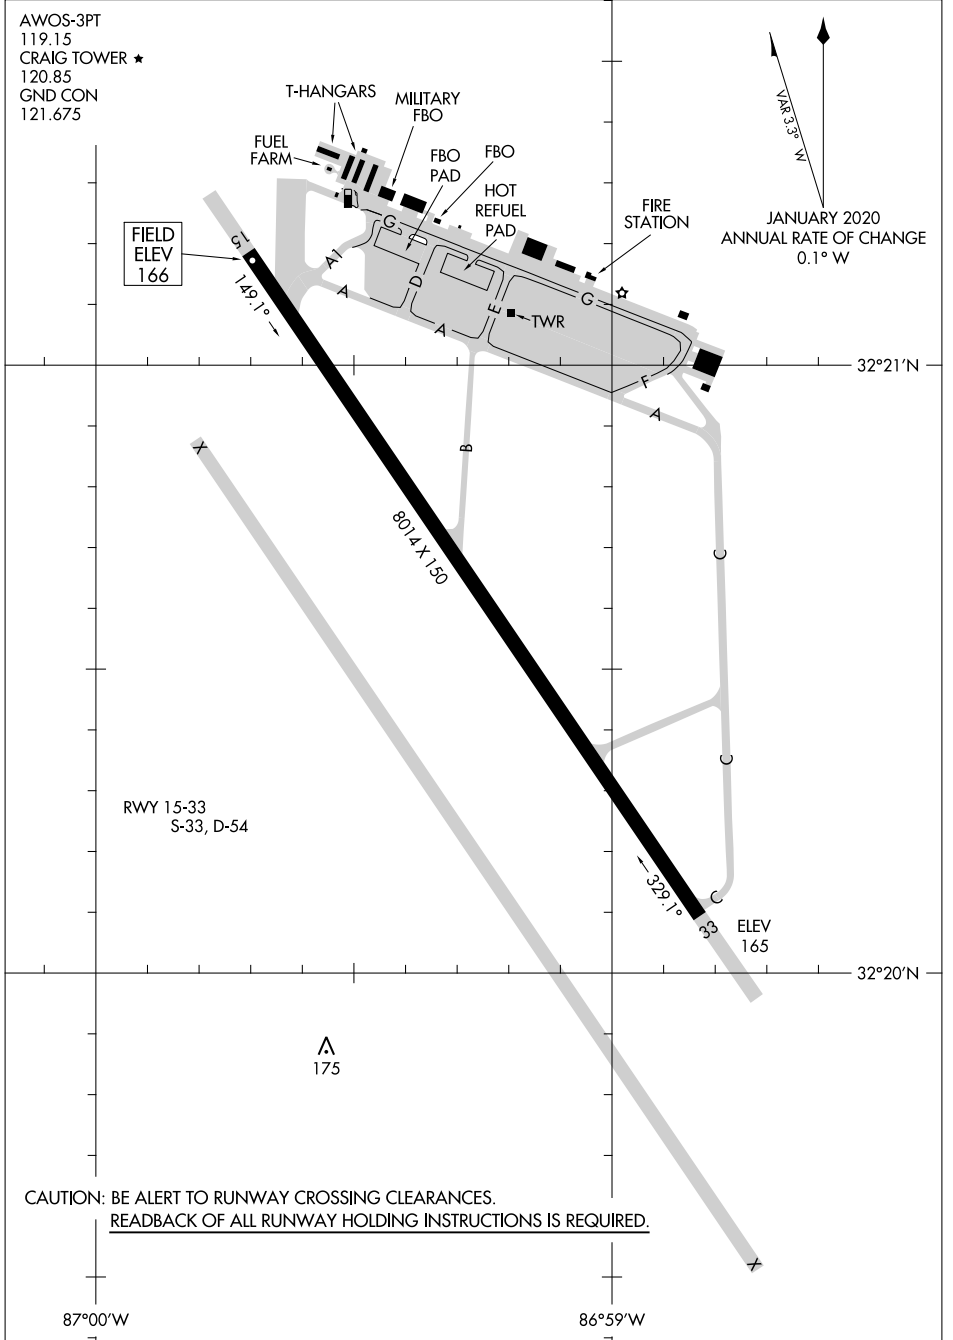

23110

# AIRPORT DIAGRAM

AL-387 (FAA)

CRAIG FLD (SE/M)  
SELMA, ALABAMA

SE-4, 31 OCT 2024 to 28 NOV 2024

SE-4, 31 OCT 2024 to 28 NOV 2024

# AIRPORT DIAGRAM

23110

SELMA, ALABAMA  
CRAIG FLD (SE/M)