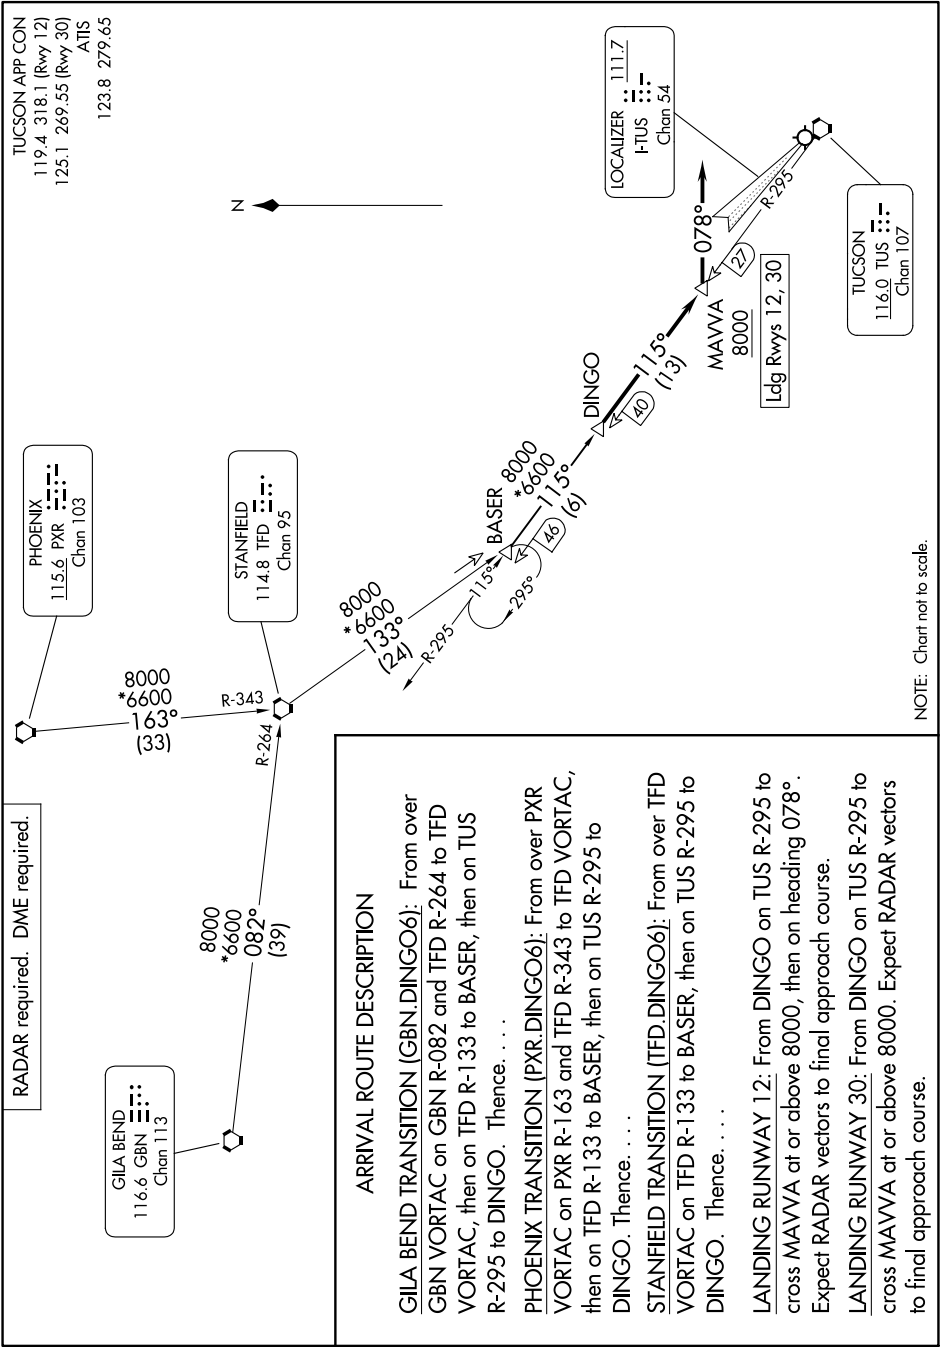

DINGO SIX ARRIVAL

AL-430 (FAA)

TUCSON INTL (TUS)
TUCSON, ARIZONA

SW-4, 31 OCT 2024 to 28 NOV 2024

NOTE: Chart not to scale.

SW-4, 31 OCT 2024 to 28 NOV 2024

DINGO SIX ARRIVAL

TUCSON, ARIZONA
TUCSON INTL (TUS)