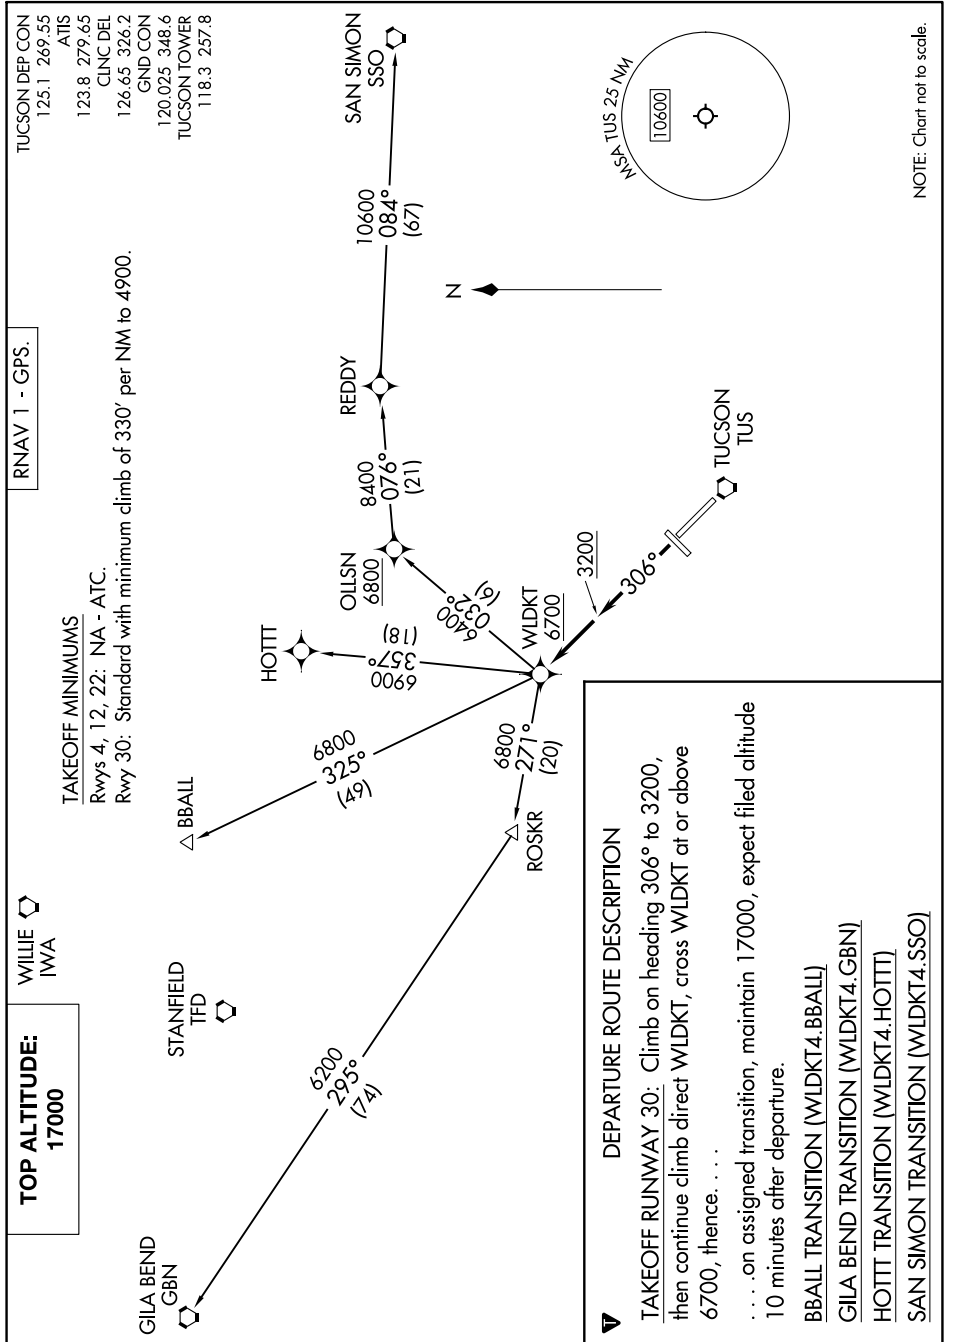

WLDKT FOUR DEPARTURE (RNAV)

AL-430 (FAA)

TUCSON INTL (TUS)
TUCSON, ARIZONA

SW-4, 31 OCT 2024 to 28 NOV 2024

WLDKT FOUR DEPARTURE (RNAV)

TUCSON, ARIZONA
TUCSON INTL (TUS)

SW-4, 31 OCT 2024 to 28 NOV 2024