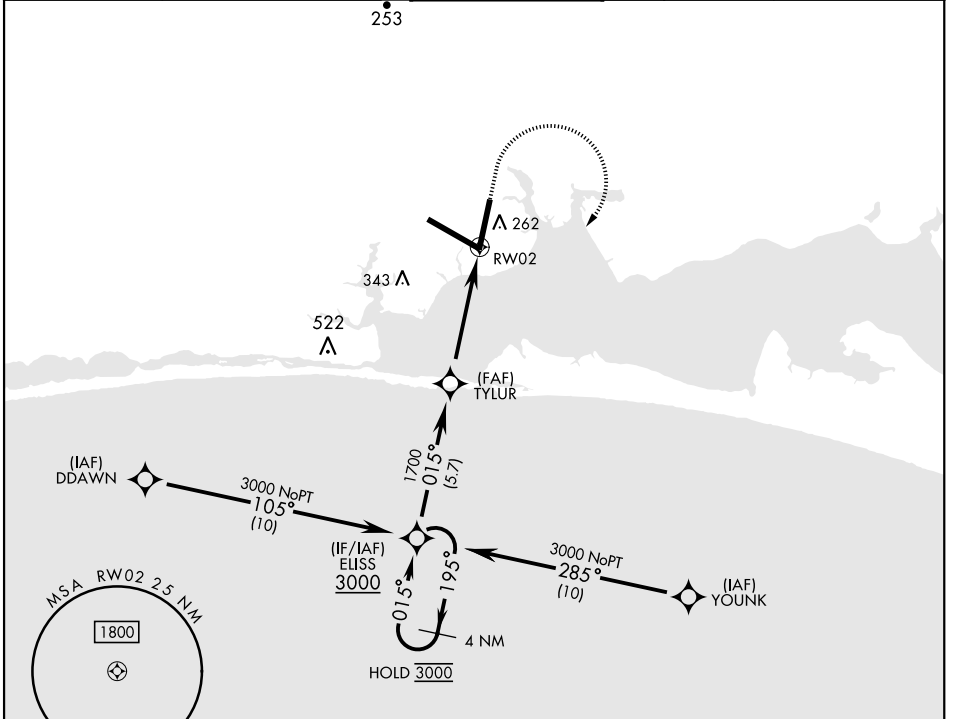

VALPARAISO DESTIN FT WALTON BEACH, FLORIDA

RNAV (GPS) RWY 2

APCH CRS	Rwy ldg	10,012
015°	TDZE	59
	Arpt Elev	84

[USAF] EGLIN AFB DESTIN FORT WALTON BEACH (KVPS)

RNP APCH- GPS

ALSIF-1

MISSED APPROACH: Climb to 600, then climbing right turn to 3000 direct ELISS and hold.

* When ALS inop, increase CAT AB RVR to 55 and vis to 1 mile, CAT CDE RVR to 60, vis to 1 1/8 miles.

ATIS ★	APP CON	TOWER	GND CON	CLNC DEL
134.625 273.5	125.1 281.45 271°-089° 132.1 360.6 090°-270°	118.2 353.65	121.8 335.8	127.7 377.2

SE-3, 31 OCT 2024 to 28 NOV 2024

SE-3, 31 OCT 2024 to 28 NOV 2024

EMERG SAFE ALT 100 NM 3500

ELEV	84	TDZE	59
------	----	------	----

CATEGORY	A	B	C	D	E
LNAV MDA*	460/24	401 (400-34)	460/40	401 (400-34)	
CIRCLING	600-1	516 (600-1)	680-1 1/2 596 (600-1 1/2)	680-2 596 (600-2)	700-2 1/4 616 (700-2 1/4)

HIRL all rwys

VALPARAISO DESTIN FT WALTON BEACH, FLORIDA

EGLIN AFB DESTIN FORT WALTON BEACH (KVPS)

Amtd 1 16MAY24

30°29'N-86°32'W

RNAV (GPS) RWY 2