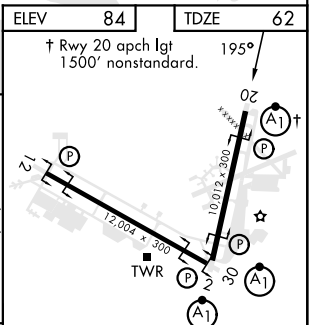

VALPARAISO DESTIN FT WALTON BEACH, FLORIDA

RNAV (GPS) RWY 20

APCH CRS	Rwy ldg	10.012
195°	TDZE	62
	Arprt Elev	84

[USAF] EGLIN AFB DESTIN FORT WALTON BEACH (KVPS)

RNP APCH - GPS	ALSF-1	MISSED APPROACH: Climb to 3000 direct ELISS and hold.
* When ALS inop increase CAT AB RVR to 55, vis to 1 mile; CAT CDE vis to 1 3/8 miles.		

ATIS ★	APP CON	TOWER	GND CON	CLNC DEL
134.625 273.5	125.1 281.45 271° - 089° 132.1 360.6 090° - 270°	118.2 353.65	121.8 335.8	127.7 377.2

CATEGORY	A	B	C	D	E
LNAV MDA *	540/24	478 (500-1/2)	540/50	478	(500-1)
CIRCLING	600-1	516 (600-1)	680-1 1/2 596 (600-1 1/2)	680-2 596 (600-2)	700-2 1/4 616 (700-2 1/4)

HIRL all rwys

VALPARAISO DESTIN FT WALTON BEACH, FLORIDA

EGLIN AFB DESTIN FORT WALTON BEACH (KVPS)

Amtd 1 16MAY24

30°29'N-86°32'W

RNAV (GPS) RWY 20

SE-3, 31 OCT 2024 to 28 NOV 2024

SE-3, 31 OCT 2024 to 28 NOV 2024