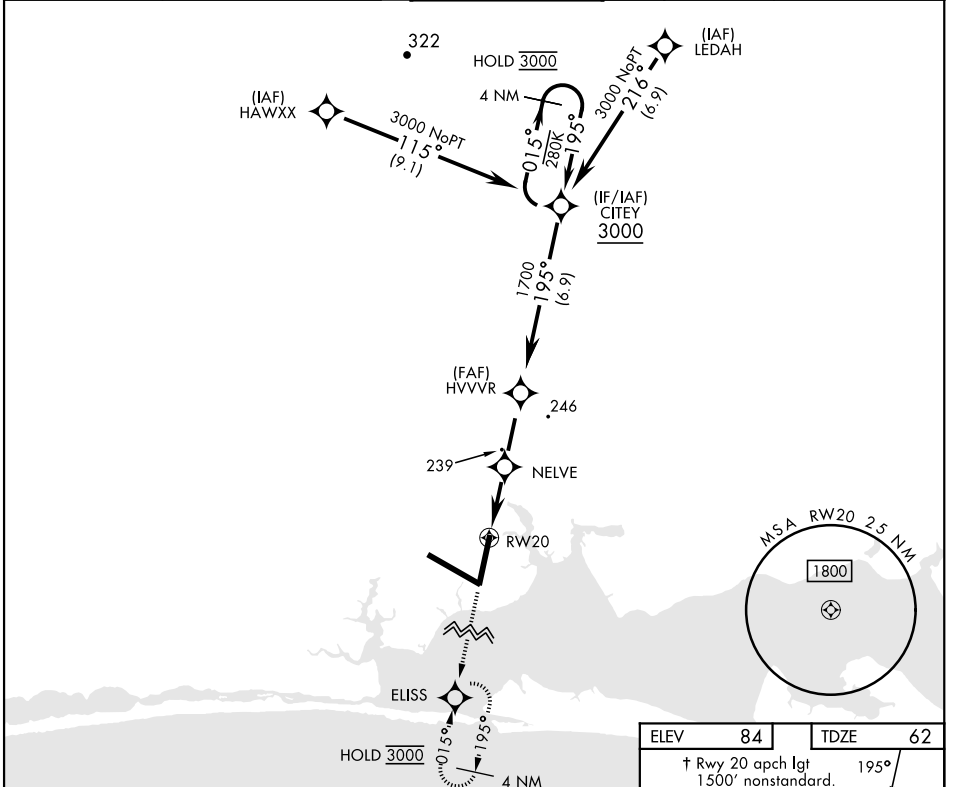

VALPARAISO DESTIN FT WALTON BEACH, FLORIDA

RNAV (GPS) RWY 20

APCH CRS	Rwy ldg	10.012
195°	TDZE	62
	Arprt Elev	84

[USAF] EGLIN AFB DESTIN FORT WALTON BEACH (KVPS)

RNP APCH - GPS	ALSF-1	MISSED APPROACH: Climb to 3000 direct ELISS and hold.
* When ALS inop increase CAT AB RVR to 55, vis to 1 mile; CAT CDE vis to 1 3/8 miles.		

ATIS ★	APP CON	TOWER	GND CON	CLNC DEL
134.625 273.5	125.1 281.45 271° - 089° 132.1 360.6 090° - 270°	118.2 353.65	121.8 335.8	127.7 377.2

CATEGORY	A	B	C	D	E
LNAV MDA *	540/24	478 (500-1/2)	540/50	478	(500-1)
CIRCLING	600-1	516 (600-1)	680-1 1/2 596 (600-1 1/2)	680-2 596 (600-2)	700-2 1/4 616 (700-2 1/4)

HIRL all rwys

VALPARAISO DESTIN FT WALTON BEACH, FLORIDA

EGLIN AFB DESTIN FORT WALTON BEACH (KVPS)

Amtd 1 16MAY24

30°29'N-86°32'W

RNAV (GPS) RWY 20

SE-3, 31 OCT 2024 to 28 NOV 2024

SE-3, 31 OCT 2024 to 28 NOV 2024