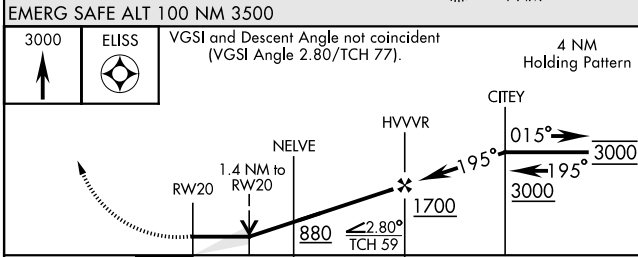

VALPARAISO DESTIN FT WALTON BEACH, FLORIDA

RNAV (GPS) RWY 20

APCH CRS	Rwy ldg	10.012
195°	TDZE	62
	Arprt Elev	84

[USAF] EGLIN AFB DESTIN FORT WALTON BEACH (KVPS)

RNP APCH - GPS	ALSF-1	MISSED APPROACH: Climb to 3000 direct ELISS and hold.
* When ALS inop increase CAT AB RVR to 55, vis to 1 mile; CAT CDE vis to 1 3/8 miles.		

ATIS ★	APP CON	TOWER	GND CON	CLNC DEL
134.625 273.5	125.1 281.45 271° - 089° 132.1 360.6 090° - 270°	118.2 353.65	121.8 335.8	127.7 377.2

CATEGORY	A	B	C	D	E
LNAV MDA *	540/24	478 (500-1/2)	540/50	478	(500-1)
CIRCLING	600-1	516 (600-1)	680-1 1/2 596 (600-1 1/2)	680-2 596 (600-2)	700-2 1/4 616 (700-2 1/4)

HIRL all rwys

VALPARAISO DESTIN FT WALTON BEACH, FLORIDA

EGLIN AFB DESTIN FORT WALTON BEACH (KVPS)

Amtd 1 16MAY24

30°29'N-86°32'W

RNAV (GPS) RWY 20

SE-3, 31 OCT 2024 to 28 NOV 2024

SE-3, 31 OCT 2024 to 28 NOV 2024