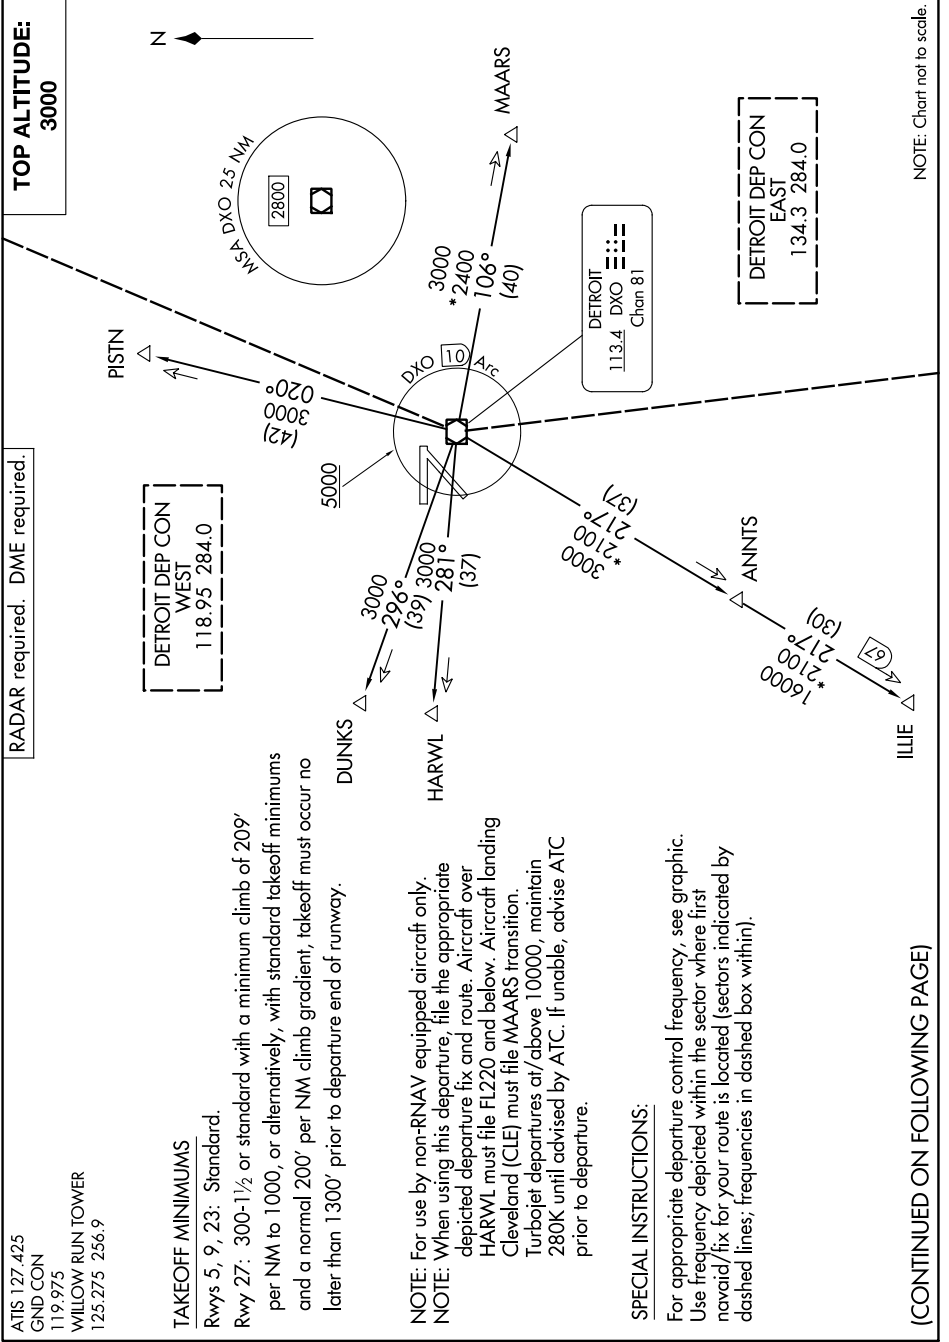

METRO FOUR DEPARTURE

AL-467 (FAA)

WILLOW RUN (YIP)
DETROIT, MICHIGAN

EC-1, 31 OCT 2024 to 28 NOV 2024

EC-1, 31 OCT 2024 to 28 NOV 2024

METRO FOUR DEPARTURE

DETROIT, MICHIGAN
WILLOW RUN (YIP)

(CONTINUED ON FOLLOWING PAGE)