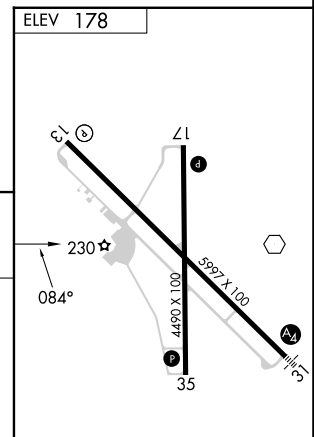

VOR ALI 114.5	APP CRS 084°	Rwy Idg TDZE Apt Elev	N/A N/A 178
-------------------------	------------------------	-----------------------------	--

VOR-A
ALICE INTL (ALI)

⚠ When local altimeter setting not received, use Nueces County altimeter setting and increase all MDAs 60 feet.

MISSED APPROACH: Climb to 1500 then climbing left turn to 2000 direct ALI VOR and hold.

ASOS 119,225	KINGSVILLE APP CON ★ 119,9 290,45	UNICOM 123.0 (CTAF) ①
------------------------	---	---------------------------------

CATEGORY	A	B	C	D
CIRCLING	1060-1¼	882 (900-1¼)	1060-2¾ 882 (900-2¾)	1060-3 882 (900-3)

REIL Rwy 13 ①
MIRL Rwys 13-31 and 17-35 ①

SC-3, 31 OCT 2024 to 28 NOV 2024

SC-3, 31 OCT 2024 to 28 NOV 2024