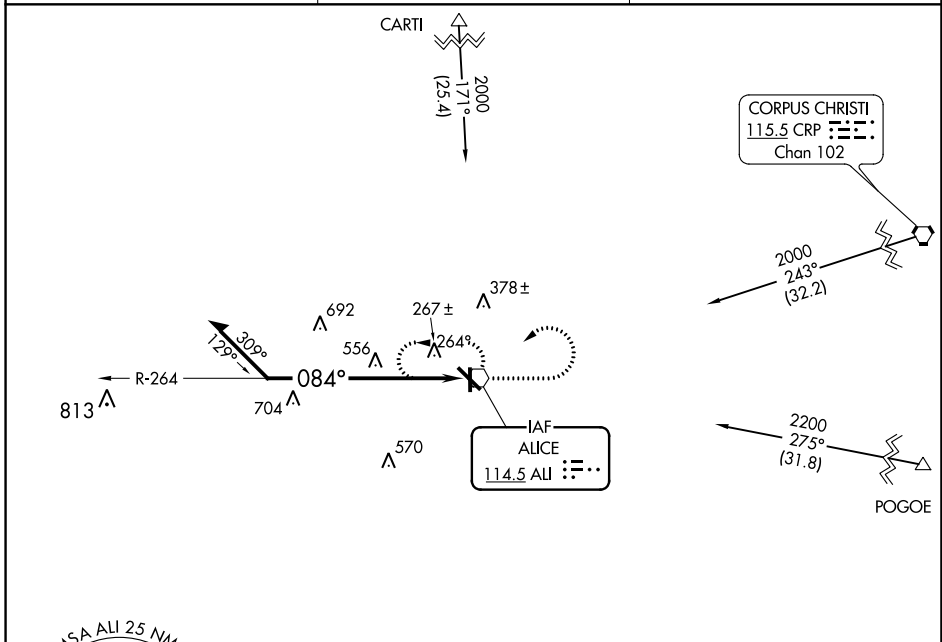

VOR ALI 114.5	APP CRS 084°	Rwy Idg TDZE Apt Elev	N/A N/A 178
-------------------------	------------------------	-----------------------------	--

VOR-A
ALICE INTL (ALI)

⚠ When local altimeter setting not received, use Nueces County altimeter setting and increase all MDAs 60 feet.

MISSED APPROACH: Climb to 1500 then climbing left turn to 2000 direct ALI VOR and hold.

ASOS 119,225	KINGSVILLE APP CON ★ 119,9 290,45	UNICOM 123.0 (CTAF) ①
------------------------	---	---------------------------------

CATEGORY	A	B	C	D
CIRCLING	1060-1¼	882 (900-1¼)	1060-2¾ 882 (900-2¾)	1060-3 882 (900-3)

REIL Rwy 13 ①
MIRL Rwys 13-31 and 17-35 ①

SC-3, 31 OCT 2024 to 28 NOV 2024

SC-3, 31 OCT 2024 to 28 NOV 2024