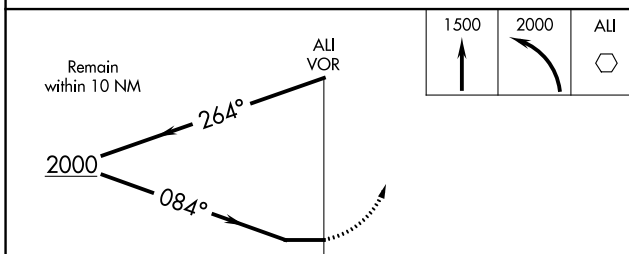

MISSED APPROACH: Climb to 1500 then climbing left turn to 2000 direct ALI VOR and hold.

ASOS 119,225	KINGSVILLE APP CON ★ 119,9 290,45	UNICOM 123.0 (CTAF) ①
------------------------	---	---------------------------------