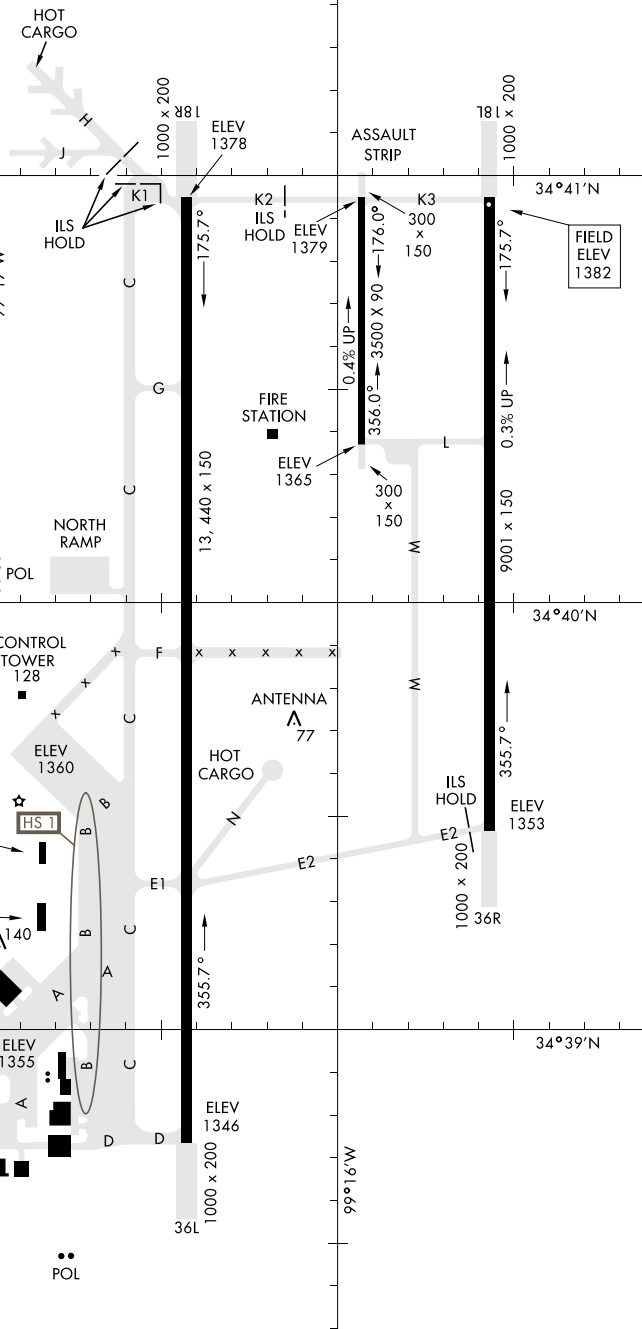

# AIRPORT DIAGRAM

AL-482 [USAF]

ALTUS AFB (KLTS)

ALTUS, OKLAHOMA

ATIS ★ 109.8 273.5  
 TOWER ★  
 119.65 254.4  
 GND CON  
 121.85 275.8  
 CLNC DEL  
 120.65 284.7

SC-1, 31 OCT 2024 to 28 NOV 2024

SC-1, 31 OCT 2024 to 28 NOV 2024

# AIRPORT DIAGRAM

ALTUS, OKLAHOMA

ALTUS AFB (KLTS)