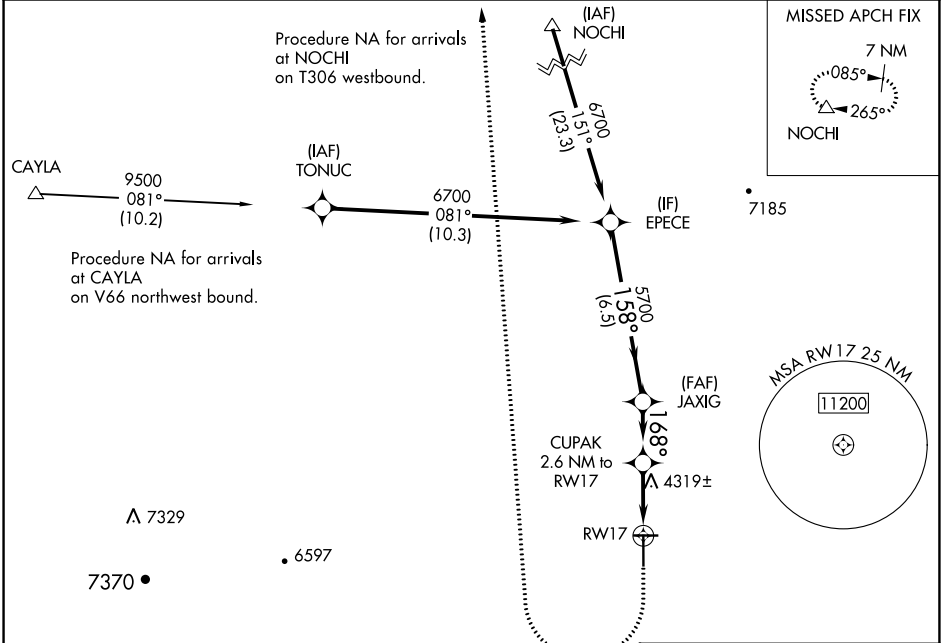

APP CRS	Rwy Idg	6430
168°	TDZE	4125
	Apt Elev	4150

RNAV (GPS) RWY 17

BISBEE DOUGLAS INTL (DUG)

	DME/DME RNP-0.3 NA.	MISSED APPROACH: Climb to 5100 then climbing right turn to 11000 direct NOCHI and hold.
--	---------------------	---

ASOS 119.275	ALBUQUERQUE CENTER 134.45 327.15	UNICOM 123.0 (CTAF) 0
------------------------	--	---------------------------------

SW-4, 31 OCT 2024 to 28 NOV 2024

SW-4, 31 OCT 2024 to 28 NOV 2024

ELEV 4150	TDZE 4125
-----------	-----------

CATEGORY	A	B	C	D
RNAV MDA	4580-1	455 (500-1)	4580-1 $\frac{3}{8}$	455 (500-1 $\frac{1}{2}$)
CIRCLING	4640-1 490 (500-1)	4660-1 510 (600-1)	4780-1 $\frac{3}{4}$ 630 (700-1 $\frac{3}{4}$)	5160-3 1010 (1100-3)