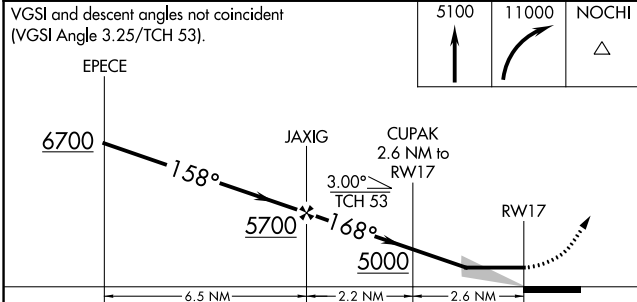

APP CRS	Rwy Idg	6430
168°	TDZE	4125
	Apt Elev	4150

RNAV (GPS) RWY 17

BISBEE DOUGLAS INTL (DUG)

	DME/DME RNP-0.3 NA.	MISSED APPROACH: Climb to 5100 then climbing right turn to 11000 direct NOCHI and hold.
--	---------------------	---

ASOS 119.275	ALBUQUERQUE CENTER 134.45 327.15	UNICOM 123.0 (CTAF) 0
------------------------	--	---------------------------------

SW-4, 31 OCT 2024 to 28 NOV 2024

SW-4, 31 OCT 2024 to 28 NOV 2024

ELEV 4150	TDZE 4125
-----------	-----------