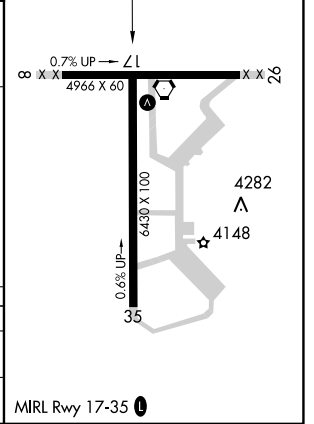

CATEGORY	A	B	C	D
RNAV MDA	4580-1	455 (500-1)	4580-1$\frac{3}{8}$	455 (500-1$\frac{1}{2}$)
CIRCLING	4640-1 490 (500-1)	4660-1 510 (600-1)	4780-1$\frac{3}{4}$ 630 (700-1$\frac{3}{4}$)	5160-3 1010 (1100-3)