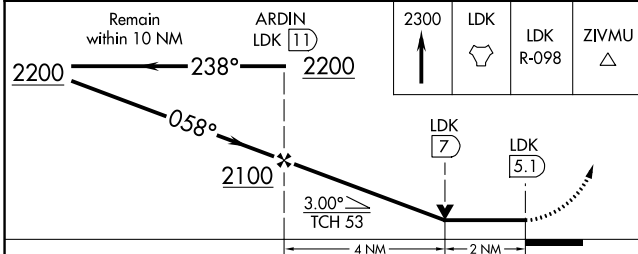

TACAN LDK Chan <b>125</b> (117.8)	APP CRS <b>058°</b>	Rwy ldg 6498 TDZE 160 Apt Elev 170
---	------------------------	---

# TACAN RWY 4

TUSCALOOSA NTL (TCL)

	Circling Rwy 12, 30 NA at night. Inop table does not apply.		MISSED APPROACH: Climb to 2300 direct LDK TACAN and LDK TACAN R-098 to ZIVMU/LDK 7 DME and hold.

ASOS <b>132.825</b>	BIRMINGHAM APP CON <b>120.15 269.25</b>	TUSCALOOSA TOWER ★ <b>126.3</b> (CTAF) <b>0 256.7</b>	GND CON <b>121.8 257.95</b>	CLNC DEL <b>120.775</b>	UNICOM <b>122.95</b>
------------------------	--	--	--------------------------------	----------------------------	-------------------------