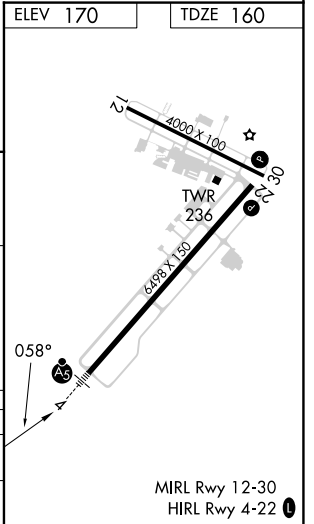

TACAN LDK Chan <b>125</b> (117.8)	APP CRS <b>058°</b>	Rwy ldg 6498 TDZE 160 Apt Elev 170
---	------------------------	---

# TACAN RWY 4

TUSCALOOSA NTL (TCL)

	Circling Rwy 12, 30 NA at night. Inop table does not apply.		MISSED APPROACH: Climb to 2300 direct LDK TACAN and LDK TACAN R-098 to ZIVMU/LDK 7 DME and hold.

ASOS <b>132.825</b>	BIRMINGHAM APP CON <b>120.15 269.25</b>	TUSCALOOSA TOWER ★ <b>126.3</b> (CTAF) <b>0 256.7</b>	GND CON <b>121.8 257.95</b>	CLNC DEL <b>120.775</b>	UNICOM <b>122.95</b>
------------------------	--	--	--------------------------------	----------------------------	-------------------------