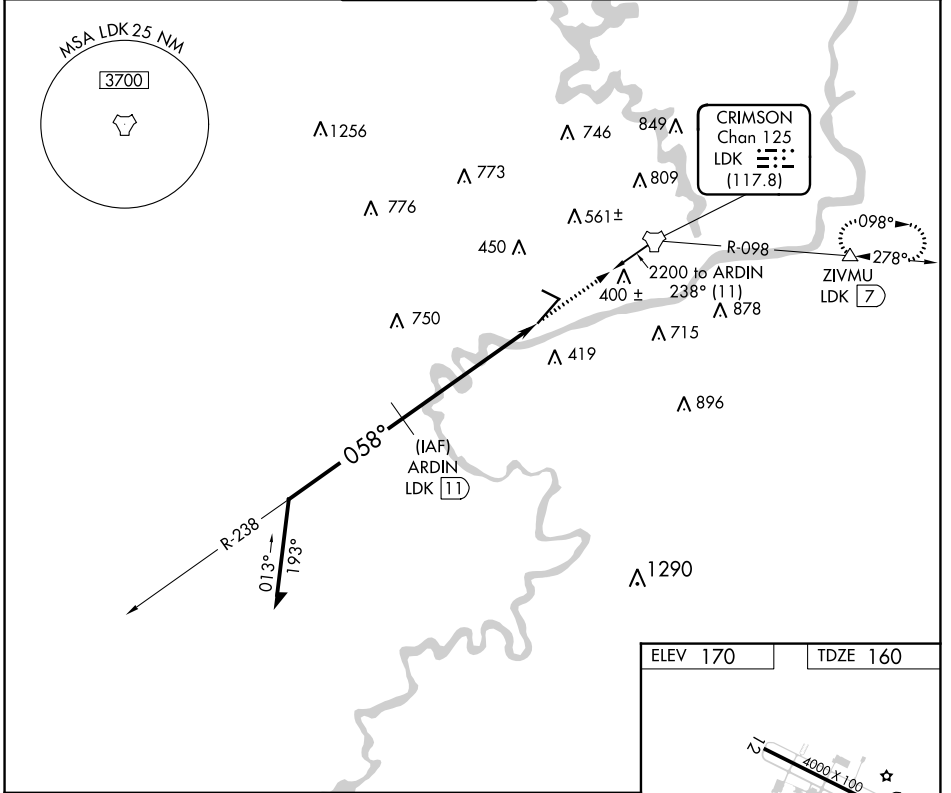

TACAN LDK Chan <b>125</b> (117.8)	APP CRS <b>058°</b>	Rwy ldg 6498 TDZE 160 Apt Elev 170
---	------------------------	---

# TACAN RWY 4

TUSCALOOSA NTL (TCL)

	Circling Rwy 12, 30 NA at night. Inop table does not apply.		MISSED APPROACH: Climb to 2300 direct LDK TACAN and LDK TACAN R-098 to ZIVMU/LDK 7 DME and hold.

ASOS <b>132.825</b>	BIRMINGHAM APP CON <b>120.15 269.25</b>	TUSCALOOSA TOWER ★ <b>126.3</b> (CTAF) <b>0 256.7</b>	GND CON <b>121.8 257.95</b>	CLNC DEL <b>120.775</b>	UNICOM <b>122.95</b>
------------------------	--	--	--------------------------------	----------------------------	-------------------------

CATEGORY	A	B	C	D
S-4	840-1	680 (700-1)	840-1 $\frac{7}{8}$	680 (700-1 $\frac{7}{8}$ )
CIRCLING	840-1	670 (700-1)	960-2 $\frac{1}{4}$ 790 (800-2 $\frac{1}{4}$ )	960-2 $\frac{1}{2}$ 790 (800-2 $\frac{1}{2}$ )

SE-4, 31 OCT 2024 to 28 NOV 2024

SE-4, 31 OCT 2024 to 28 NOV 2024