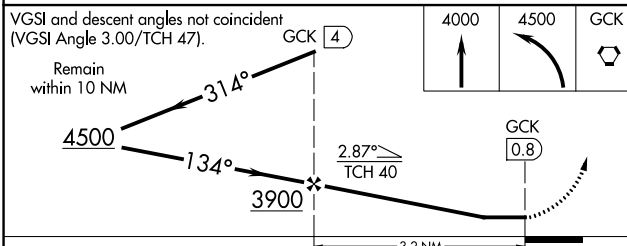

VORTAC GCK 113.3 Chan 80	APP CRS 134°	Rwy Idg TDZE Apt Elev 5700 2891 2891
--	------------------------	--

VOR/DME RWY 12

GARDEN CITY RGNL (GCK)

MISSED APPROACH: Climb to 4000 then climbing left turn to 4500 direct GCK VORTAC and hold.

ASOS 121.325	KANSAS CITY CENTER 125.2 285.425	GARDEN CITY TOWER * 118.15 (CTAF) 0 254.4	GND CON 119.0 254.4	UNICOM 122.95
------------------------	--	---	-------------------------------	-------------------------

CATEGORY	A	B	C	D
S-12	3320-1	389 (400-1)		3280-1 1/4 389 (400-1 1/4)
CIRCLING	3320-1 429 (500-1)	3360-1 469 (500-1)	3480-1 1/2 589 (600-1 1/2)	3480-2 589 (600-2)

NC-2, 31 OCT 2024 to 28 NOV 2024

NC-2, 31 OCT 2024 to 28 NOV 2024