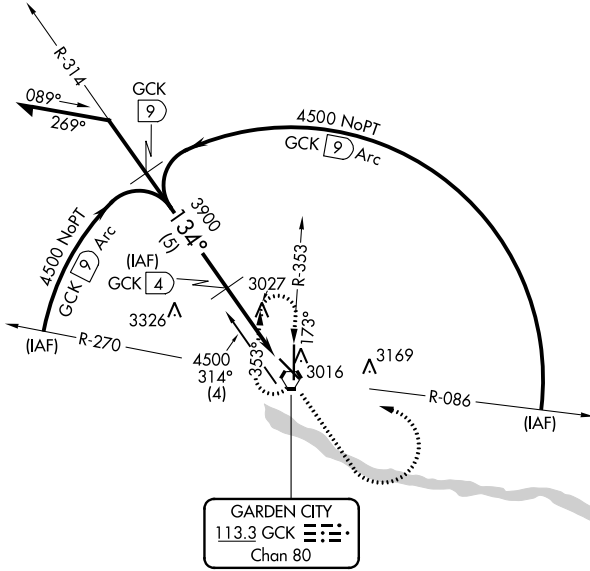

VORTAC GCK 113.3 Chan 80	APP CRS 134°	Rwy Idg TDZE Apt Elev 5700 2891 2891
--	------------------------	--

VOR/DME RWY 12

GARDEN CITY RGNL (GCK)

MISSED APPROACH: Climb to 4000 then climbing left turn to 4500 direct GCK VORTAC and hold.

ASOS 121.325	KANSAS CITY CENTER 125.2 285.425	GARDEN CITY TOWER * 118.15 (CTAF) 0 254.4	GND CON 119.0 254.4	UNICOM 122.95
------------------------	--	---	-------------------------------	-------------------------

CATEGORY	A	B	C	D
S-12	3320-1	389 (400-1)		3280-1 1/4 389 (400-1 1/4)
CIRCLING	3320-1 429 (500-1)	3360-1 469 (500-1)	3480-1 1/2 589 (600-1 1/2)	3480-2 589 (600-2)

NC-2, 31 OCT 2024 to 28 NOV 2024

NC-2, 31 OCT 2024 to 28 NOV 2024