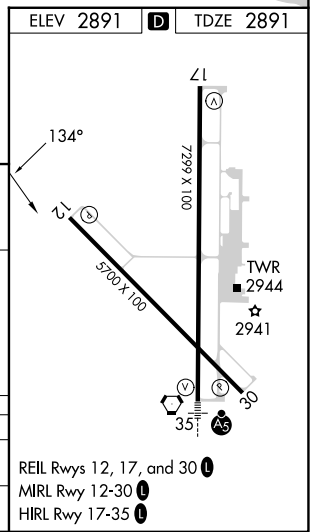

VORTAC GCK 113.3 Chan 80	APP CRS 134°	Rwy Idg TDZE Apt Elev 5700 2891 2891
--	------------------------	--

VOR/DME RWY 12

GARDEN CITY RGNL (GCK)

MISSED APPROACH: Climb to 4000 then climbing left turn to 4500 direct GCK VORTAC and hold.

ASOS 121.325	KANSAS CITY CENTER 125.2 285.425	GARDEN CITY TOWER * 118.15 (CTAF) 0 254.4	GND CON 119.0 254.4	UNICOM 122.95
------------------------	--	---	-------------------------------	-------------------------

CATEGORY	A	B	C	D
S-12	3320-1	389 (400-1)		3280-1 1/4 389 (400-1 1/4)
CIRCLING	3320-1 429 (500-1)	3360-1 469 (500-1)	3480-1 1/2 589 (600-1 1/2)	3480-2 589 (600-2)

NC-2, 31 OCT 2024 to 28 NOV 2024

NC-2, 31 OCT 2024 to 28 NOV 2024