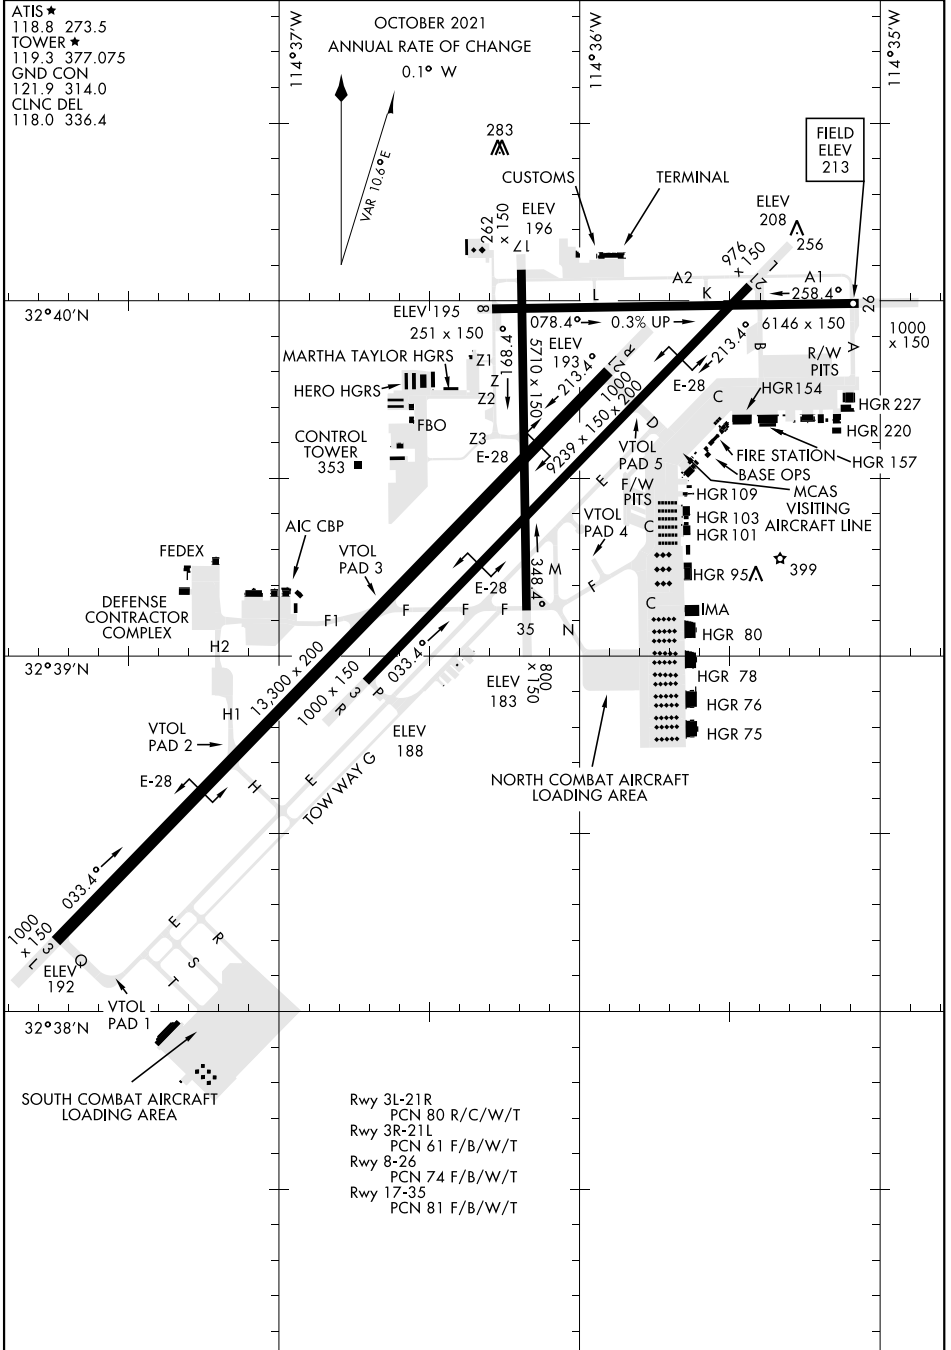

AIRPORT DIAGRAM

[USN]

YUMA, ARIZONA

SW-4, 31 OCT 2024 to 28 NOV 2024

SW-4, 31 OCT 2024 to 28 NOV 2024

AIRPORT DIAGRAM